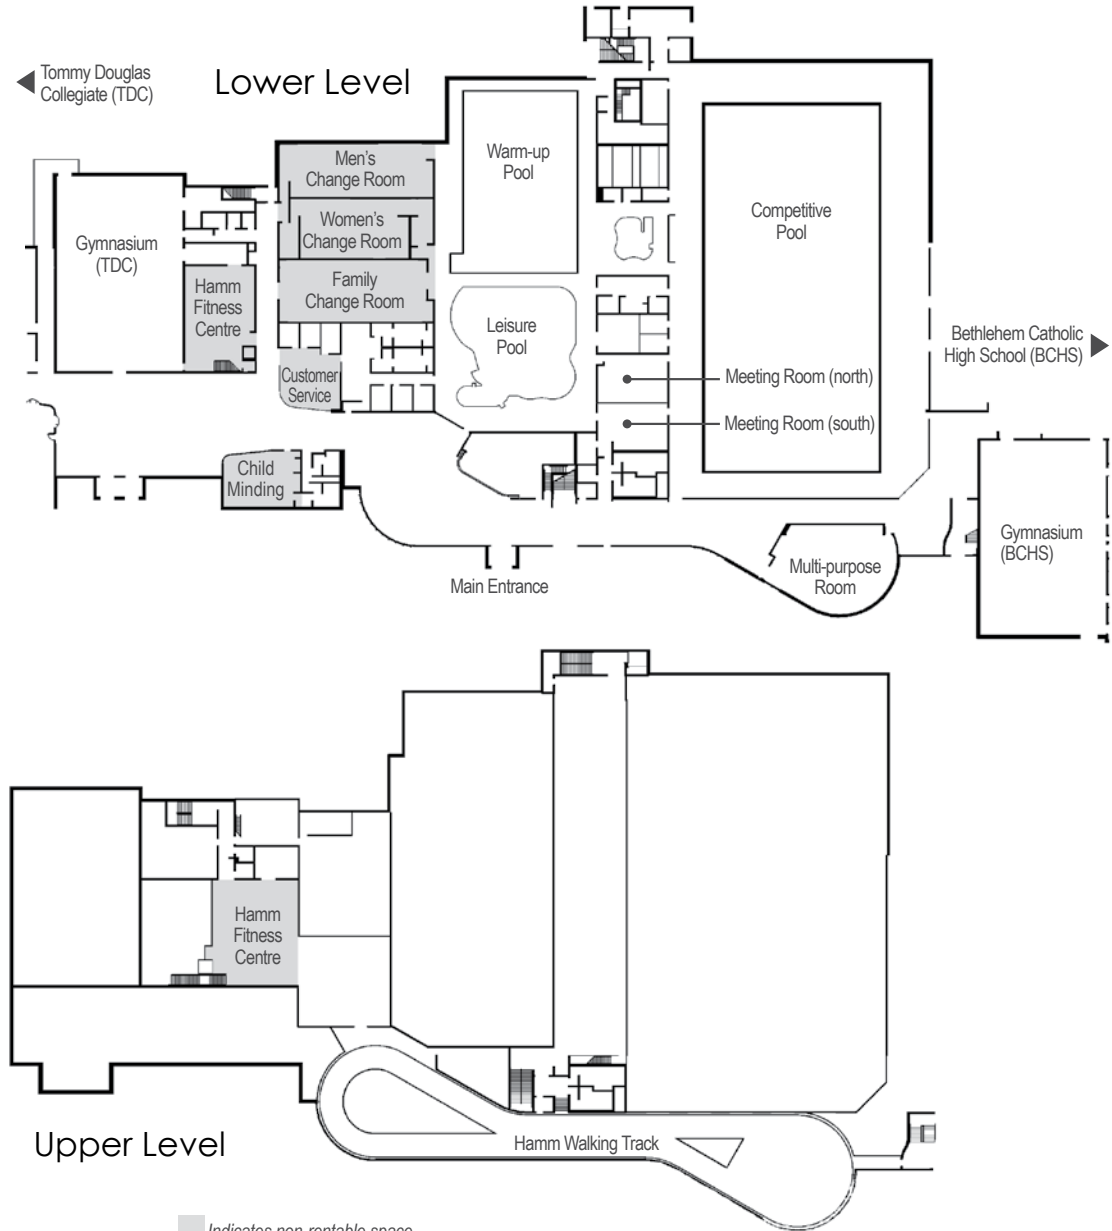

### Meeting Rooms

- Table and chairs available
- Two meeting room options with capacities of 25-50 people.
- Smart TV
- Hardwired and WiFi internet connections
- Direct access to Leisure Pool area
- Projector and screen
- Flip charts and whiteboard

### Multi-purpose Room

- Sprung fitness floor
- Equipped with sink for multi-functional use
- Mirrored wall

### Gymnasium

- Access to basketball, volleyball and badminton equipment

See next page for facility map and room dimensions.

### Other features

- Drop-in Fitness Classes (aquatic & dryland)
- Hamm Fitness Centre
- Child Minding/Indoor Playground
- Hamm Multi-purpose Fields
- Nordic Fencing Playground (outdoor)
- Complimentary Shaw Go WiFi access
- Vending Machines