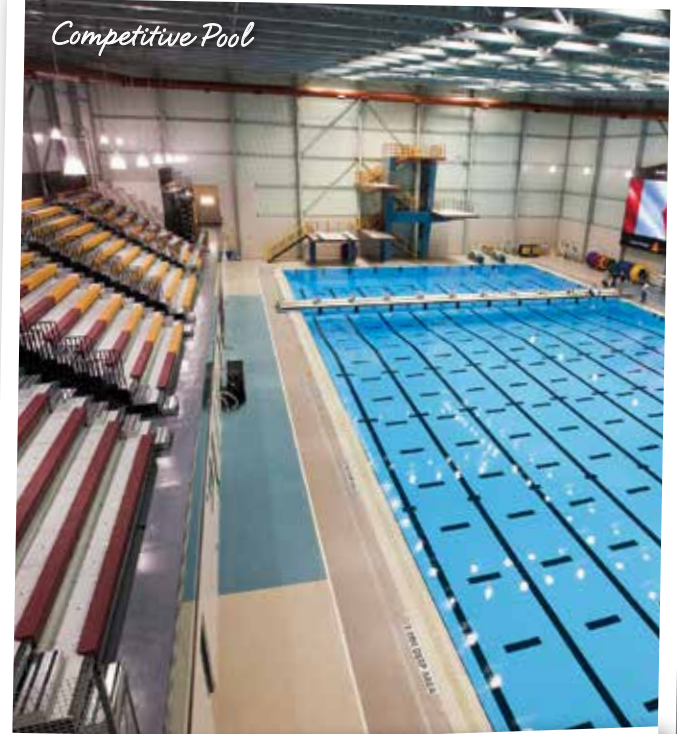

SHAW CENTRE • 122 Bowlit Crescent

For bookings and rental rates, call Customer Service at 306.975.7744 or fax 306.975.7896.

Internationally recognized, this state-of-the-art facility brings the excitement of elite level aquatics to Saskatoon. Book your next water polo, speed swimming, synchronized swimming or diving event and join the legions of talented athletes who compete here. The Shaw Centre regularly hosts provincial, regional and national events in all aquatic disciplines throughout the year.

Shaw Centre also has a Leisure Pool with water features, a rapids area, waterslide and hot tubs. The waterslide is fun for all with a shallow exit that is perfect for little ones.

Walkers, joggers, runners and strollers are welcome on the Hamm Walking Track. The Hamm Fitness Centre overlooks the pool and offers excellent variety for your workout.

In addition, the Shaw Centre has a variety of meeting spaces, making it an ideal venue for meetings, seminars, clinics and more.

Competitive Pool

- Designed to meet/exceed FINA regulations for hosting national and international competitions
- 10-lane, 50 m high performance pool
- 3, 5, 7.5 & 10 m diving platforms
- 3 to 5 m deep
- Spectator seating for up to 750 people

Family (Leisure) & Warm-up Pools

- 6, 25 m lanes
- 0-depth beach entry with rapids
- 252 ft waterslide
- Children's slide and water toys
- Portable Aquatic Lift
- Hot tubs

Meeting Rooms

- Table and chairs available
- Two meeting room options with capacities of 25-50 people.
- Smart TV
- Hardwired and WiFi internet connections
- Direct access to Leisure Pool area
- Projector and screen
- Flip charts and whiteboard

Hamm Walking Track

- 3 lanes, 165 m

Multi-purpose Room

- Sprung fitness floor
- Equipped with sink for multi-functional use
- Mirrored wall