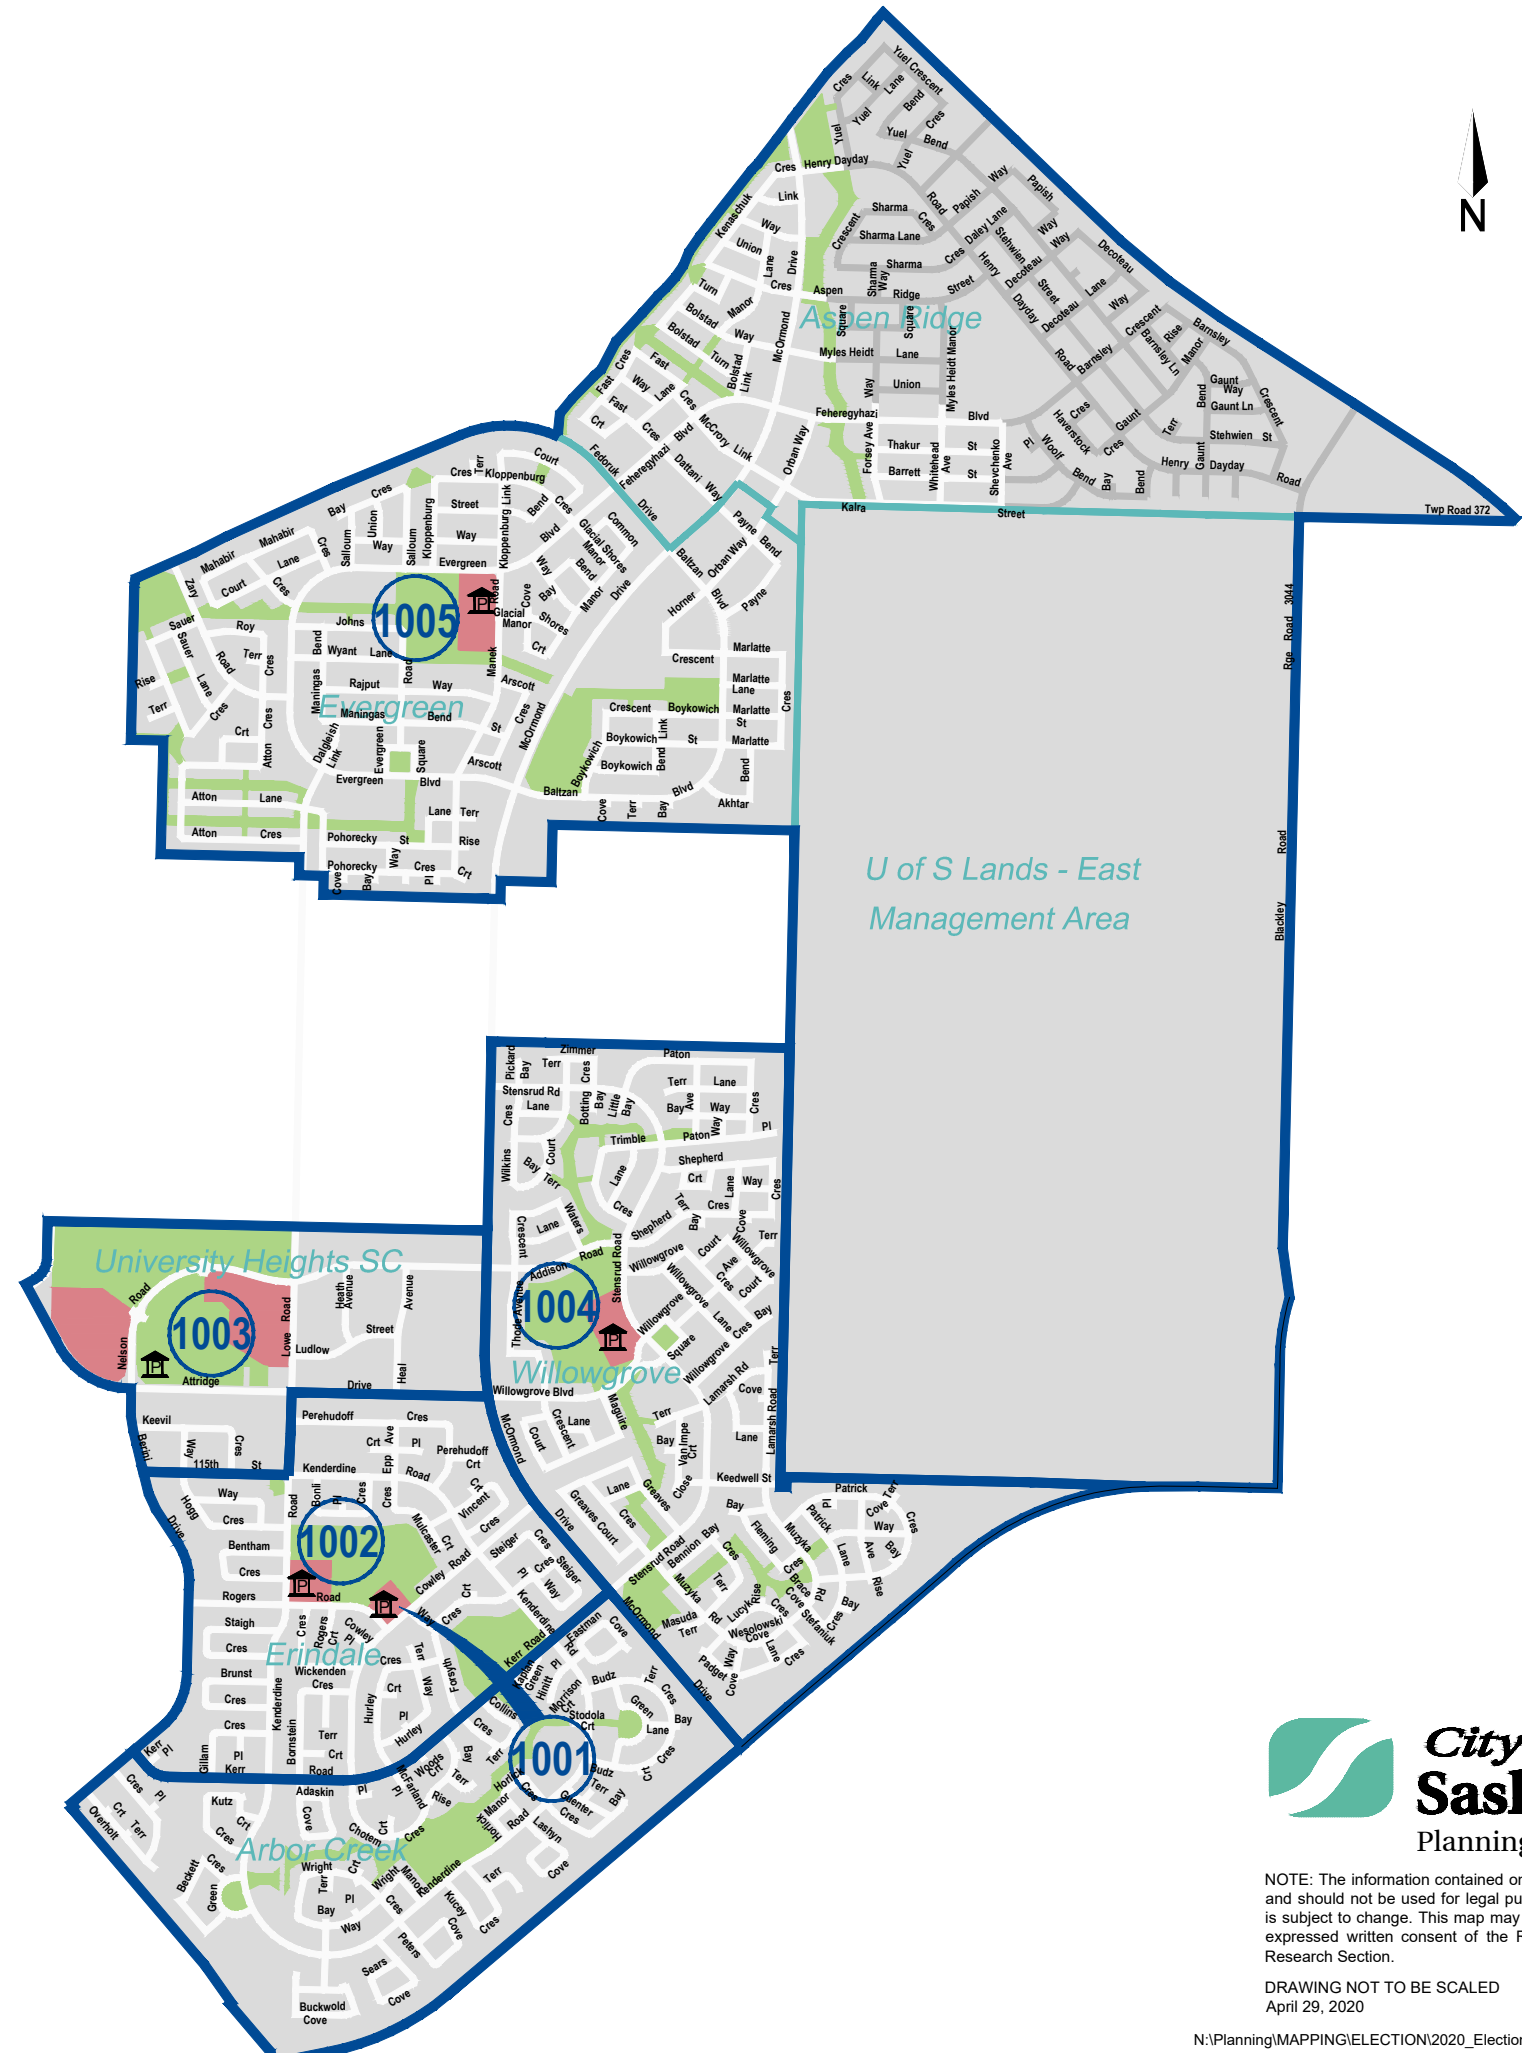

Ward 10

WARD LOCATION

- Parks
- Schools
- Neighbourhood Boundary
- Poll Boundary
- Poll Station

Poll Number	Poll Location	Poll Address
1001	Father Robinson School	530 Rogers Rd
1002	Dr John G Egnatoff School	225 Kenderdine Rd
1003	Alice Turner Library	110 Nelson Rd
1004	Willowgrove School	805 Stensrud Rd
1005	Sylvia Fedoruk School	628 Manek Rd