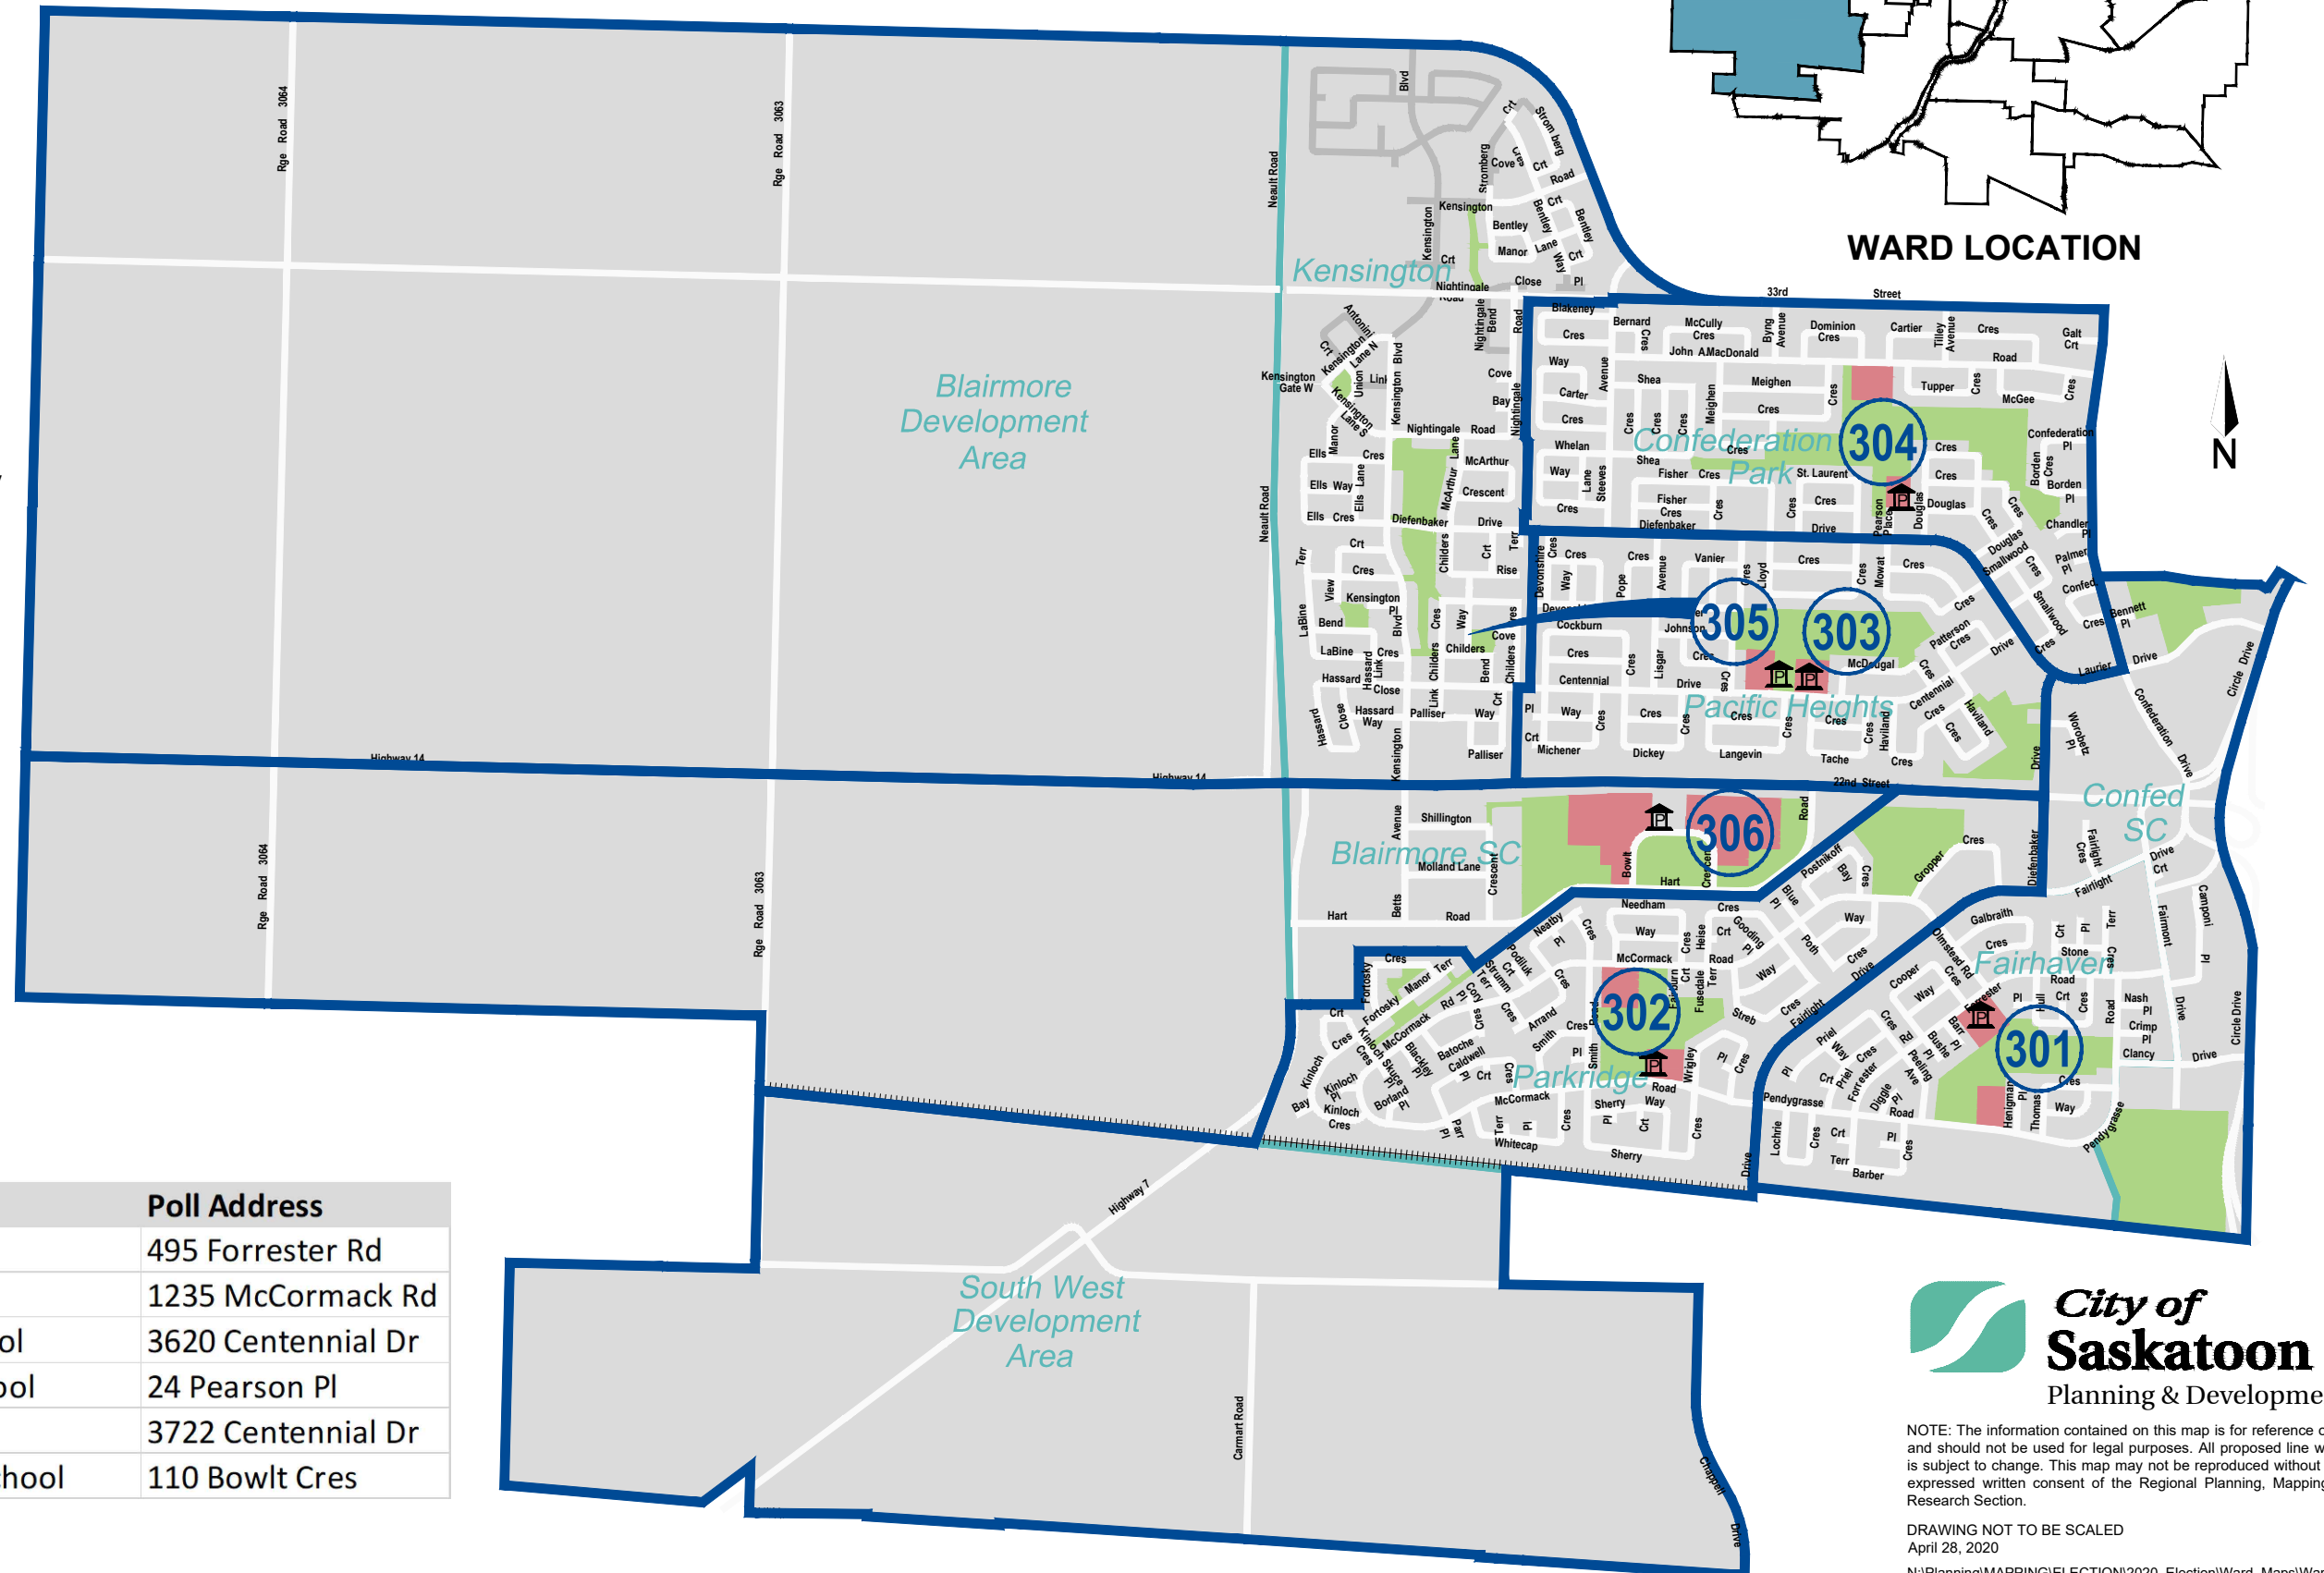

# Ward 3

-  Parks
-  Schools
-  Neighbourhood Boundary
-  Poll Boundary
-  Poll Station

WARD LOCATION

Poll Number	Poll Location	Poll Address
301	Fairhaven School	495 Forrester Rd
302	St Marguerite School	1235 McCormack Rd
303	Lester B Pearson School	3620 Centennial Dr
304	Bishop Roborecki School	24 Pearson Pl
305	Father Vachon School	3722 Centennial Dr
306	Bethlehem Catholic School	110 Bowlt Cres