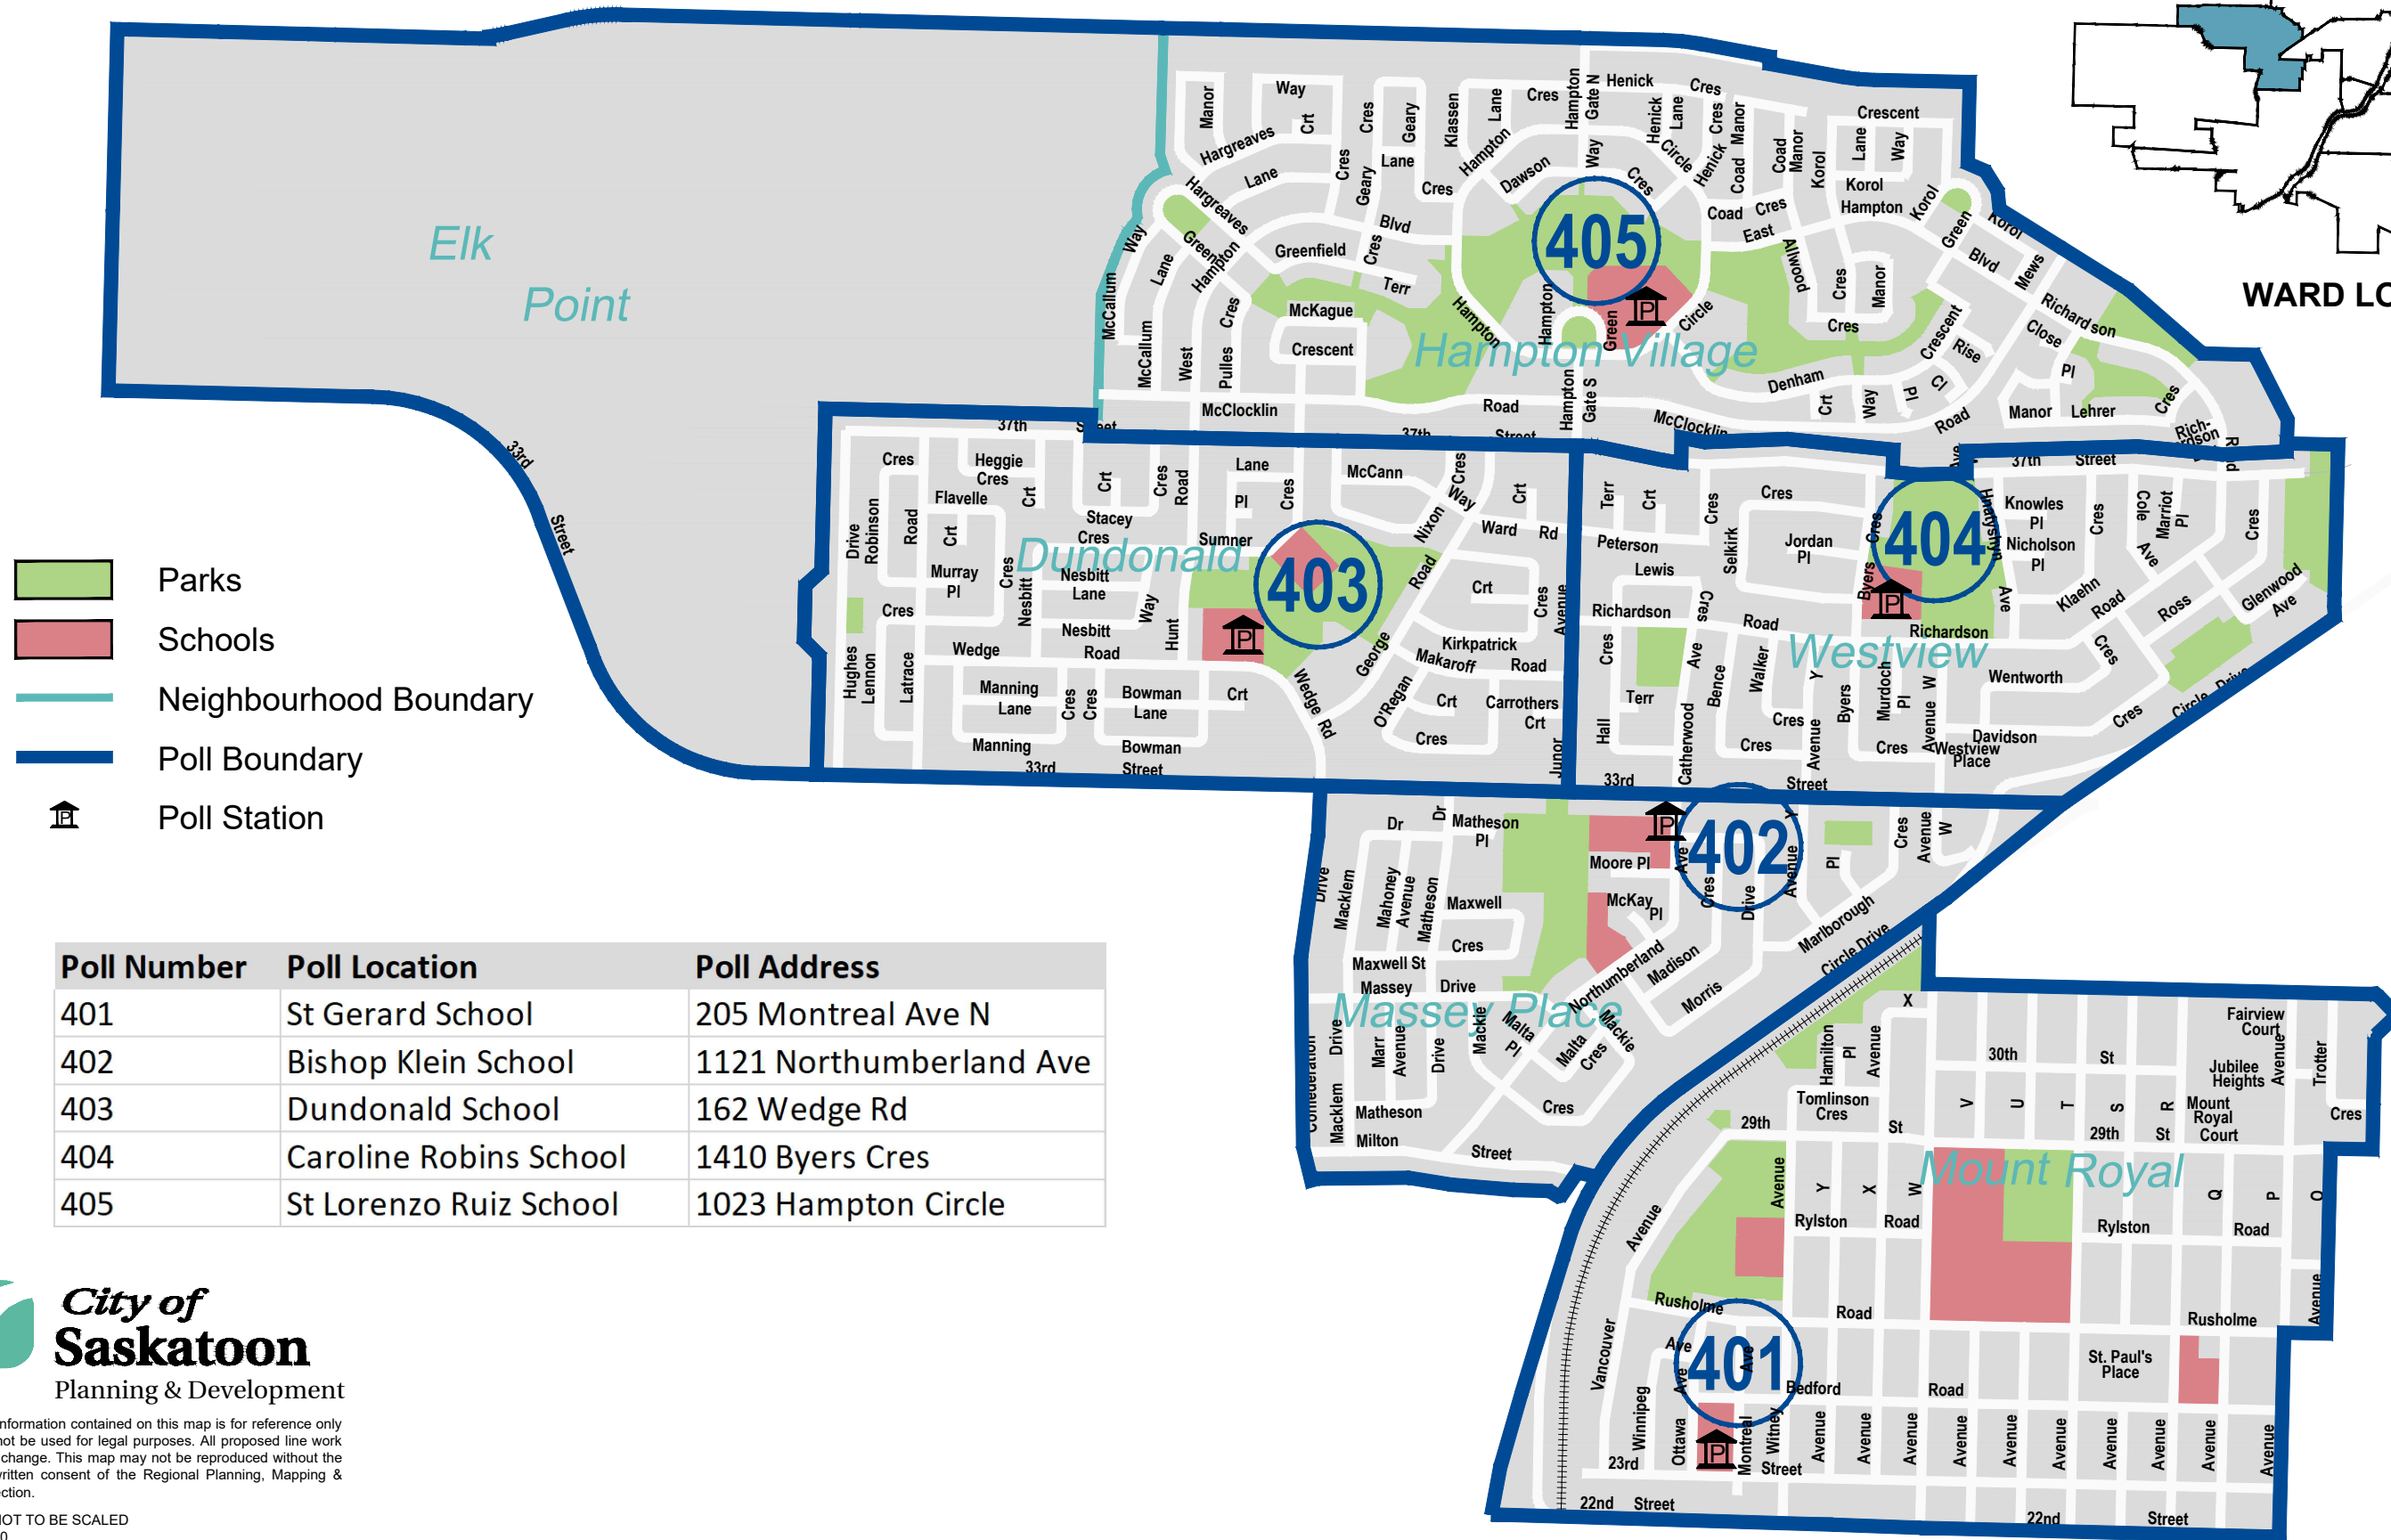

# Ward 4

WARD LOCATION

- Parks
- Schools
- Neighbourhood Boundary
- Poll Boundary
- P Poll Station

Poll Number	Poll Location	Poll Address
401	St Gerard School	205 Montreal Ave N
402	Bishop Klein School	1121 Northumberland Ave
403	Dundonald School	162 Wedge Rd
404	Caroline Robins School	1410 Byers Cres
405	St Lorenzo Ruiz School	1023 Hampton Circle