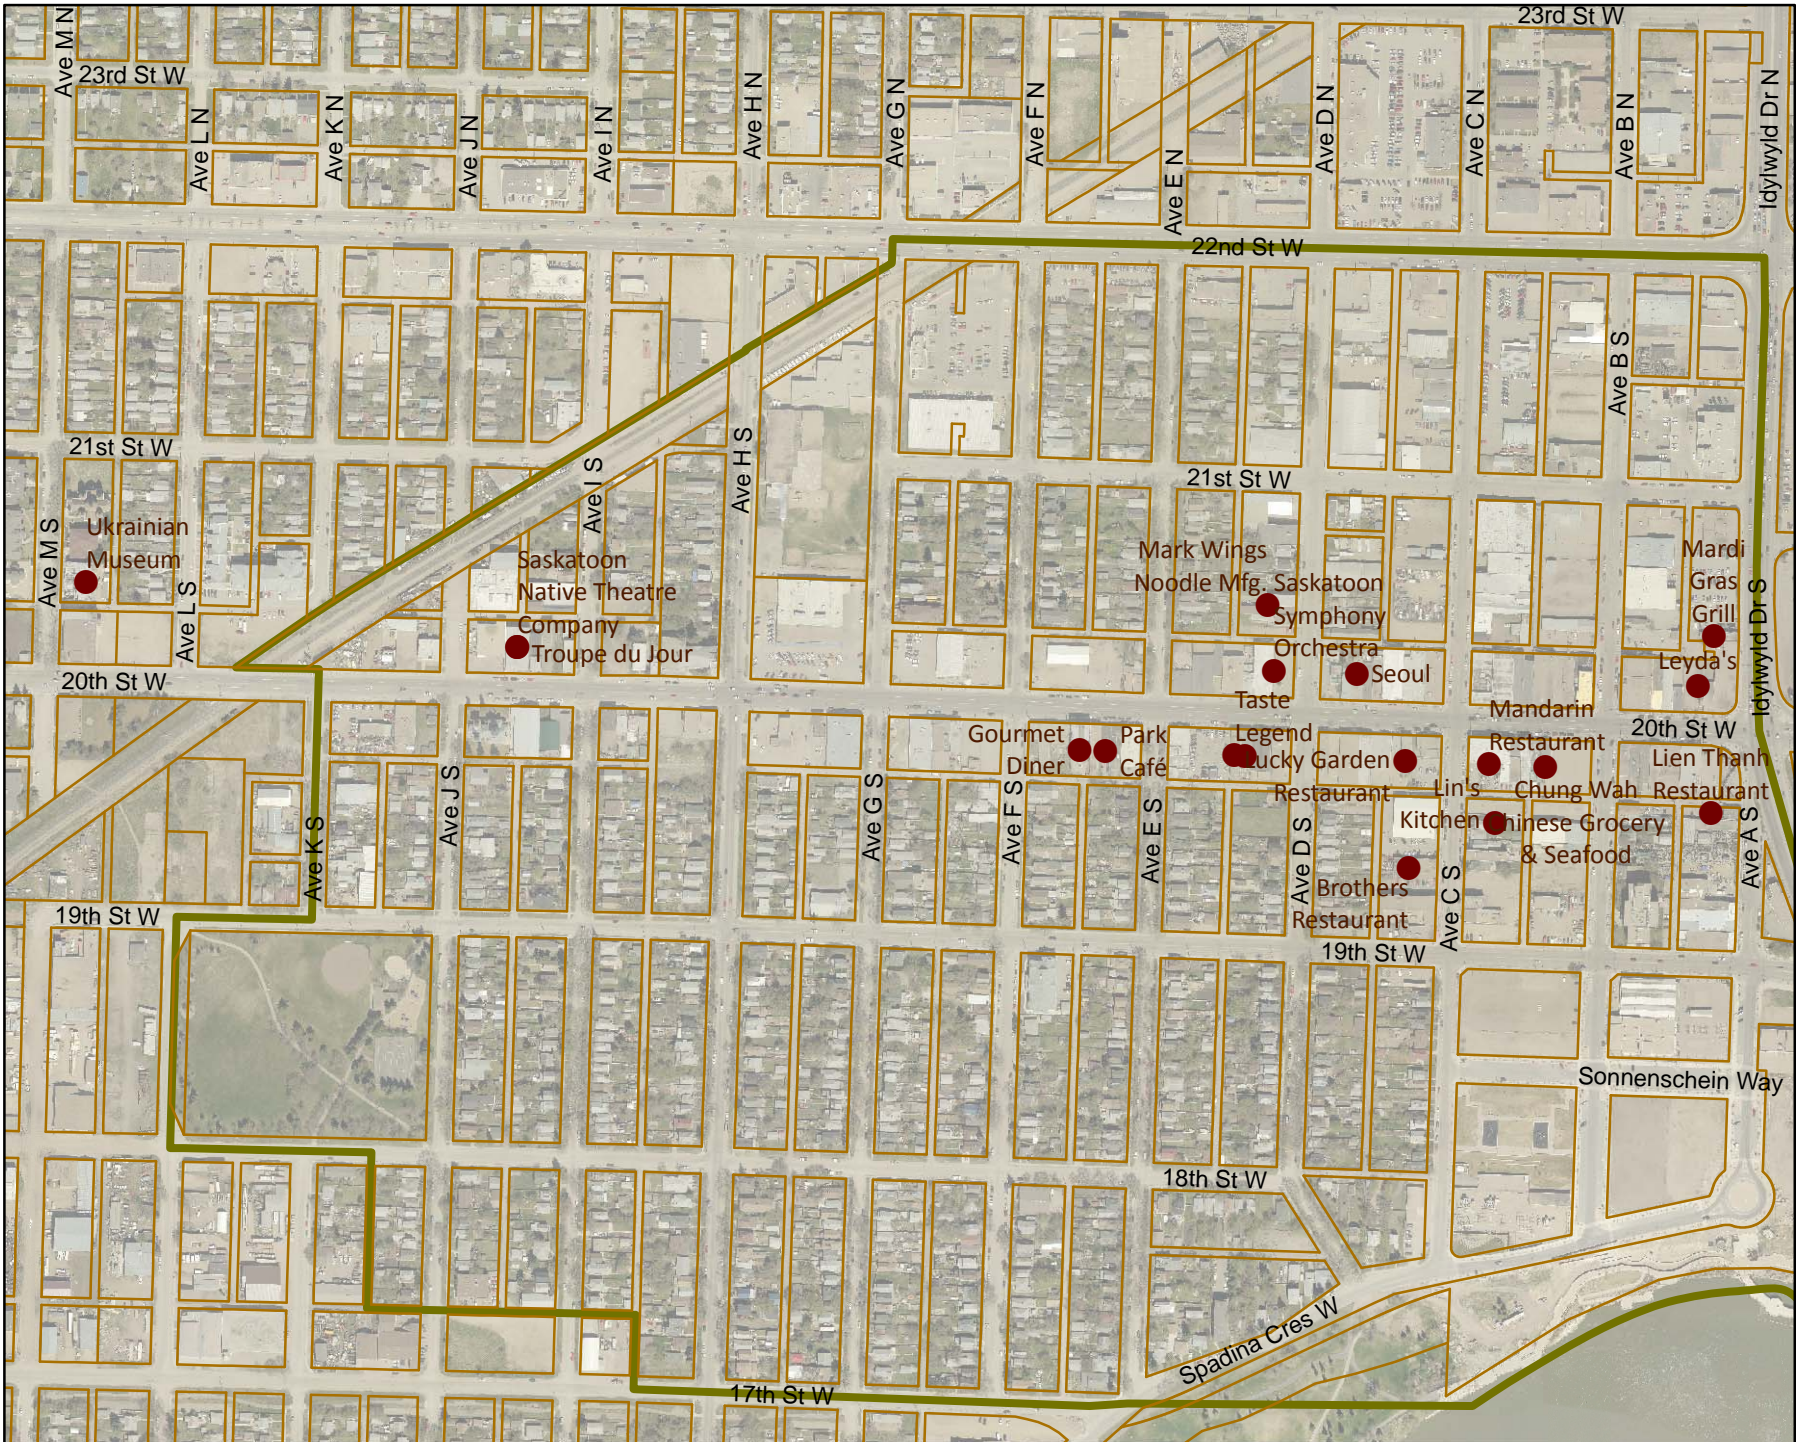

Riversdale Cultural Inventory - Cultural Business