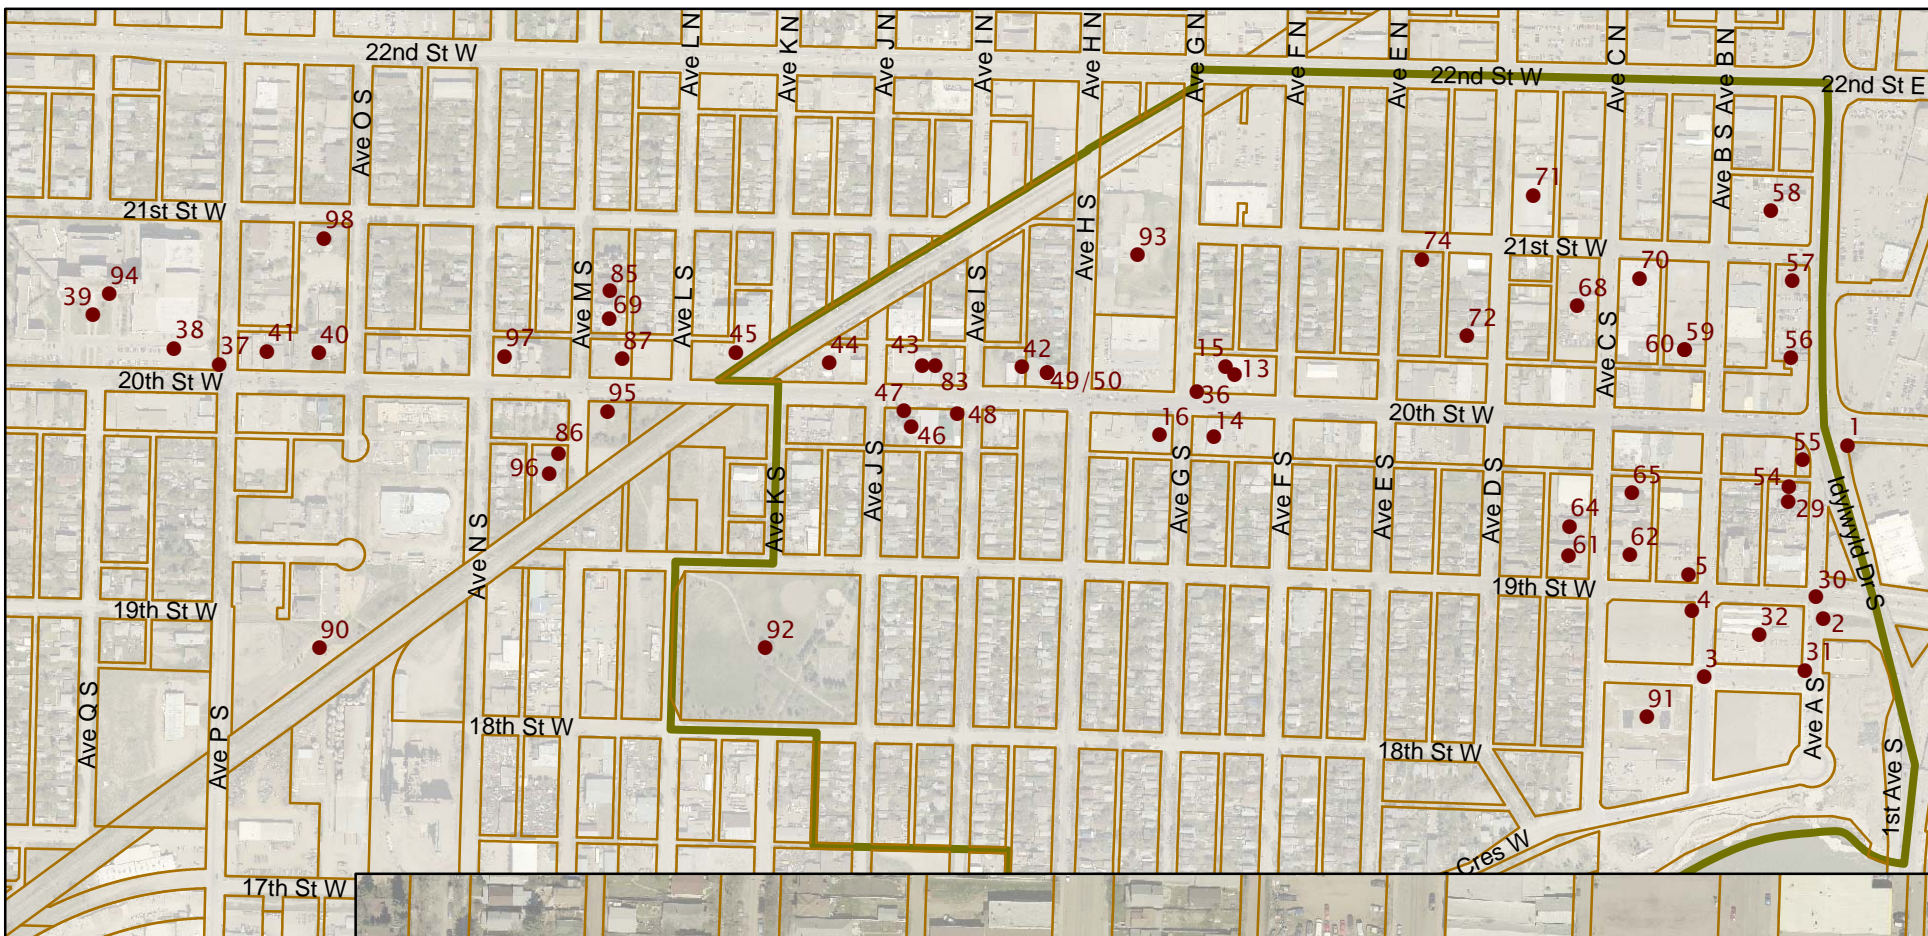

Riversdale Cultural Inventory

Nov 2013 2011 Aerial Image

Riversdale Cultural Mapping