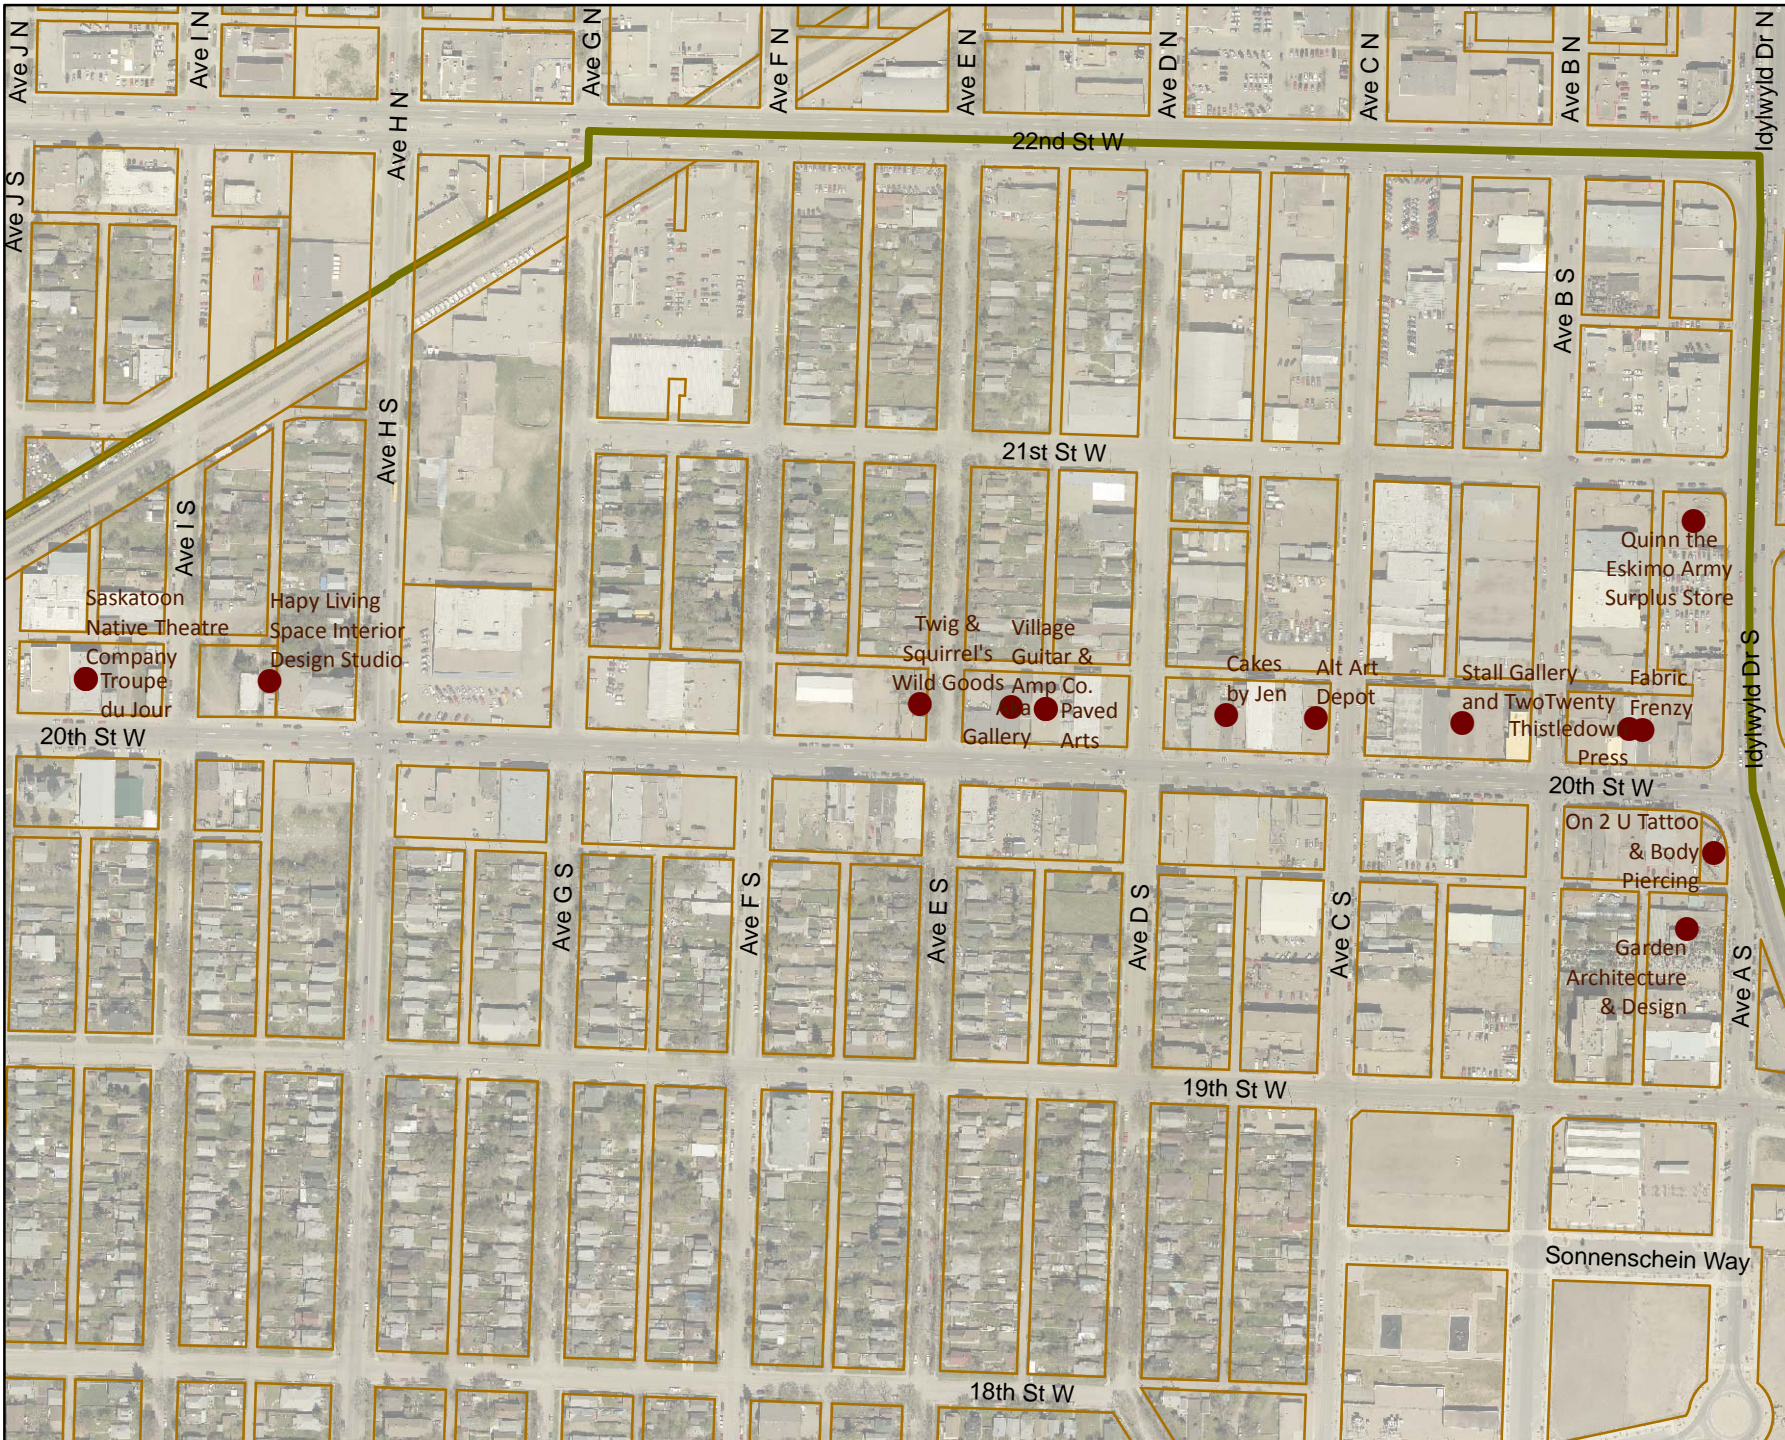

Number	Name	Location	Setting	Artist	Community_Asset	Community_Space	Social_Aid	Creative_Business	Cultural_Business	Faith-based_Institution	Historical_Property	Public_Art
1	Corn Sculpture	Idylwyld & 20th St.	South-west									Yes
2	Blacksmith	River landing	East and across									Yes
3	Egg money	Sonnenchein Way & Ave B 5	South-east	Don & Shirley Begg, 2009								Yes
4	Passage of Time	19th Street & Avenue B South	South-west	Leslie Potter								Yes
5	Mural on power box #1	19th Street & Avenue B South	North-west	SCYAP								Yes
6	Muskox	20th Street & Avenue C South	North-east	Floyd Warner, 1999								Yes
7	Yarn bombing	20th Street	Between	Robyn Love								Yes
8	Little Chief Service Station	344 20th Street									Yes	
10	Village Guitar & Amp Co.	432 20th Street						Yes				
11	Mural on side of Halo	20th Street & Avenue E	On the north	SCYAP								Yes
12	The Redeemed Christian Church of God	539 20th Street								Yes		
13	White Buffalo Youth Lodge	602 20th Street West				Yes	Yes					
14	Friendship Inn	619 20th Street West					Yes					
15	Mural on side of White Buffalo Youh Lodge	602 20th Street West	On the west									Yes
16	City Centre Church	701 20th Street								Yes		
17	Mural on side of Trophies	501 20th Street	East wall of	Henry								Yes
18	Saskatoon Native Circle Ministry	450 20th Street				Yes				Yes		
19	Aka Gallery	424 20th Street				Yes		Yes				
19	Mural above Aka Gallery	424 20th Street	Above Aka	Judy Chartrand								Yes
19	Paved Arts	424 20th Street						Yes				
20	Cakes by Jen	332 20th Street						Yes				
21	Roxy Theatre	320 20th Street									Yes	
22	Odessa Deli	317 20th Street									Yes	
23	Contrapuntal Jazz	20th Street and Avenue C South	South-east	Leslie Potter								Yes
24	Stall Gallery and TwoTwenty	220A & B 20th Street				Yes		Yes				
25	Big Rock Sculpture	20th Street and Avenue B	South-west									Yes
26	Adilman's Department Store	126 20th Street									Yes	
27	Mediator	20th Street & Avenue B	South-east	Leslie Potter								Yes
28	Fabric Frenzy	120 20th Street						Yes				
29	Garden Architecture & Design	315 Avenue A South						Yes				
30	Mural on power box #2	19th Street and Avenue A	North-west	SCYAP								Yes
31	Metal Seat Sculptures	River landing	Part of the									Yes
32	Farmer's Market	414 Avenue B South				Yes						
33	Thistledown Press	118 20th Street						Yes				
34	Saskatoon Symphony Orchestra	408 20th Street							Yes			
35	Twig & Squirrel's Wild Goods	502 20th Street						Yes				
36	Metal Sculpture	20th Street & Avenue G	North-east									Yes
37	Winged Ascent	20th Street & Avenue P	North-west	Douglas Bentham, 2005								Yes
38	Mural at St. Paul's Hospital	20th Street & Avenue P										Yes
39	Sculpture of Jesus	20th Street & Avenue P	Courtyard in									Yes
40	St. Mary's Parish	211 Avenue O								Yes		
41	Pleasant Hill Bakery	1516 20th Street									Yes	
42	Hapy Living Space Interior Design Studio	814 20th Street						Yes				
43	Saskatoon Native Theatre Company	914 20th Street						Yes	Yes			
43	Troupe du Jour	914 20th Street						Yes	Yes			
44	Mural on side of Luna Metal Works	1008 20th Street	East facing									Yes
45	Station 20 West	20th Street & Avenue L				Yes						
46	Ukrainian Orthodox Cathedral of Holy Trinity	919 20th Street								Yes	Yes	
47	Statue of Prince Volodymyr the Great	919 20th Street	West facing. In									Yes
48	Mural on side of CNYC	905 20th Street	East facing									Yes
49	St. Thomas-Wesley United Church	808 20th Street					Yes					
50	Rainbow Community Centre/International Women's	808 20th Street					Yes					
51	Afro-Caribbean Store	419 20th Street							Yes			
52	Mural inside Riversdale Liquor Store	401 20th Street		Brendan Brown, 1996								Yes
53	Mural on Thistledown Press	118 20th Street	East facing									Yes
54	Lien Thanh Restaurant	311 Avenue A							Yes			
55	On 2 U Tattoo & Body Piercing	101B 20th Street						Yes				
56	Mardi Gras Grill	239 Idylwyld Drive							Yes			
57	Quinn the Eskimo Army Surplus Store	207 Idylwyld Drive						Yes				
58	Fire Station No. 1	125 Idylwyld Drive South			Yes							

Riversdale Cultural Inventory - Creative Business