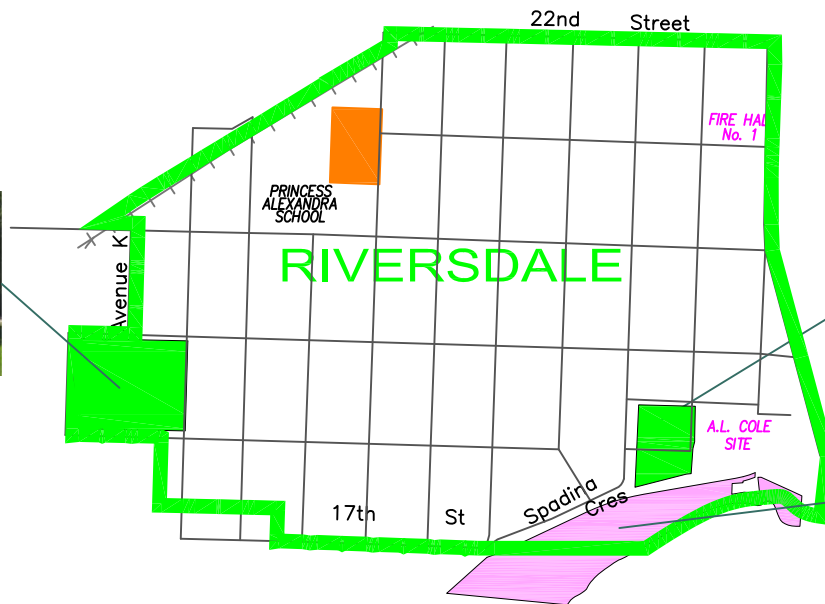

1. Groups wishing to use Sporting Facilities must advance book the location(s) required through City of Saskatoon, Leisure Service Branch, 306-975-3366.
2. When booking any sports field, you will need to have the specific field number for the specific park requested. (i.e. Adelaide Park - ball diamond #1) Maps with field numbers are available at: <http://www.saskatoon.ca/DEPARTMENTS/INFRASTRUCTURE%20SERVICES/parks/parklocationsandamenities.aspx> Click on the park that you are interested in.
3. For information on park amenities or maintenance, please call 306-975-3300.