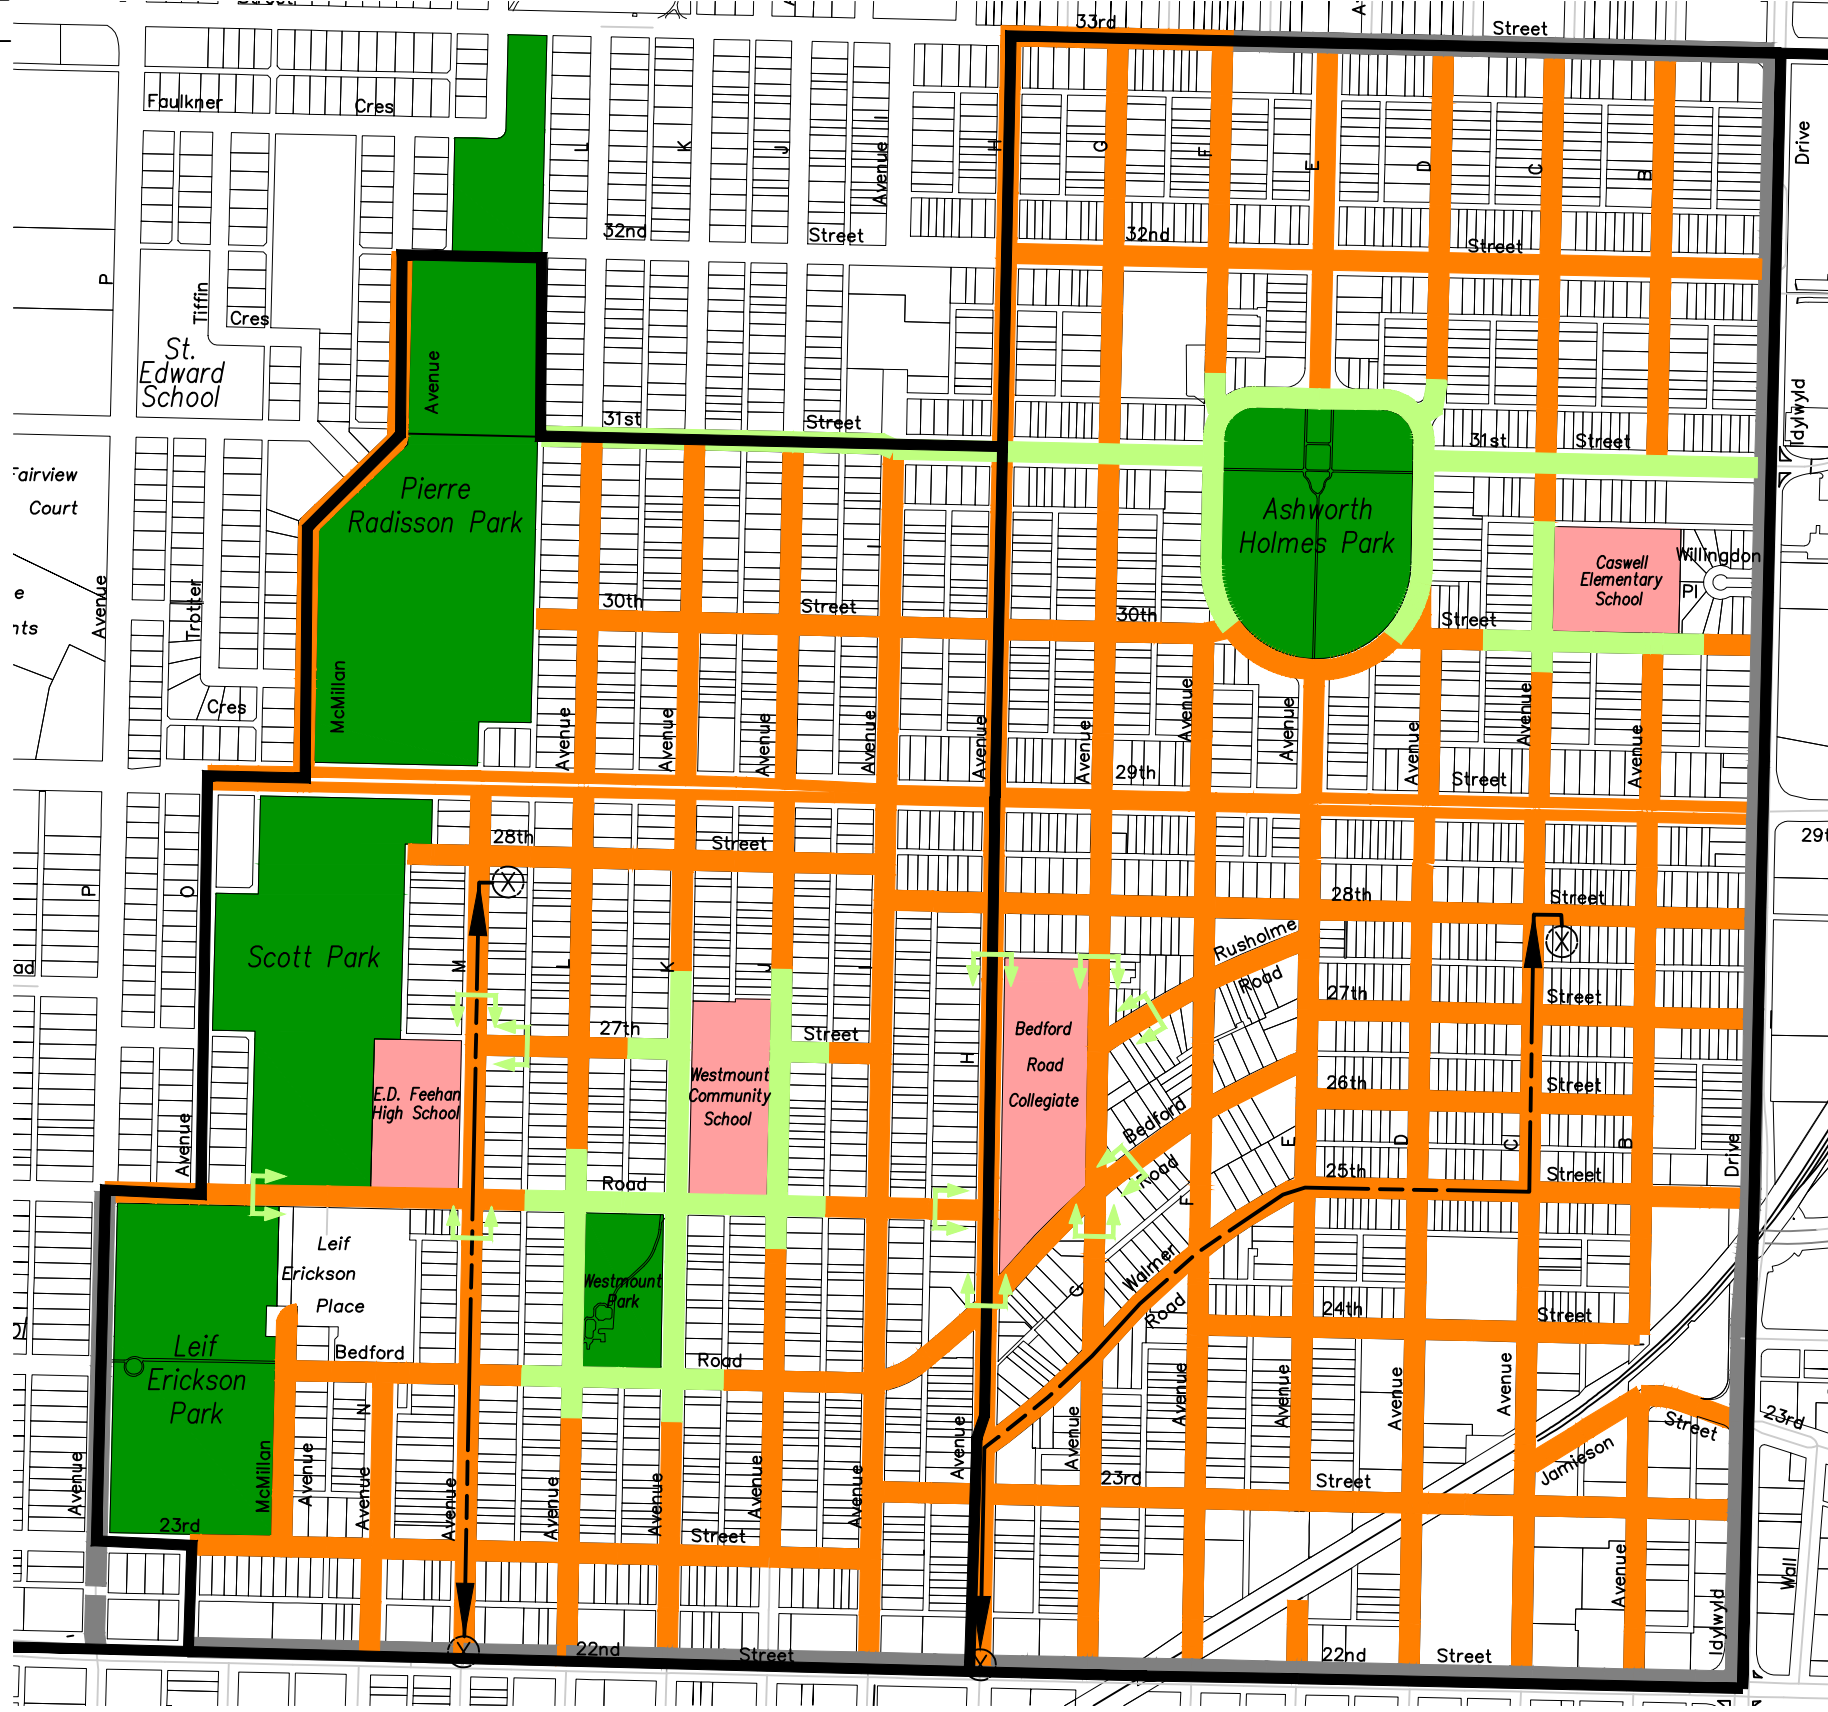

CASWELL HILL/ WESTMOUNT

SPEED LIMIT REVIEW 40km/hr OPTION

LEGEND

-  50km/h SPEED LIMIT
-  40km/h SPEED LIMIT
-  30km/h SPEED LIMIT
-  FORMER SCHOOL ZONE LIMITS
-  TRAVEL ROUTE TIME - CASWELL HILL
- DIFFERENCE IN TRAVEL TIME
50km/h to 40km/h (22 **seconds**)
-  TRAVEL ROUTE TIME - WESTMOUNT
- DIFFERENCE IN TRAVEL TIME
50km/h to 40km/h (14 **seconds**)
-  PLAYGROUND / PARK
-  SCHOOL
-  NEIGHBOURHOOD BOUNDARY

CASWELL HILL/ WESTMOUNT

SPEED LIMIT REVIEW 30km/hr OPTION

LEGEND

-  50km/h SPEED LIMIT
-  40km/h SPEED LIMIT
-  30km/h SPEED LIMIT
-  FORMER SCHOOL ZONE LIMITS
-  TRAVEL ROUTE TIME - CASWELL HILL
- DIFFERENCE IN TRAVEL TIME
50km/h to 40km/h (58 **seconds**)
-  TRAVEL ROUTE TIME - WESTMOUNT
- DIFFERENCE IN TRAVEL TIME
50km/h to 40km/h (14 **seconds**)
-  PLAYGROUND / PARK
-  SCHOOL
-  NEIGHBOURHOOD BOUNDARY