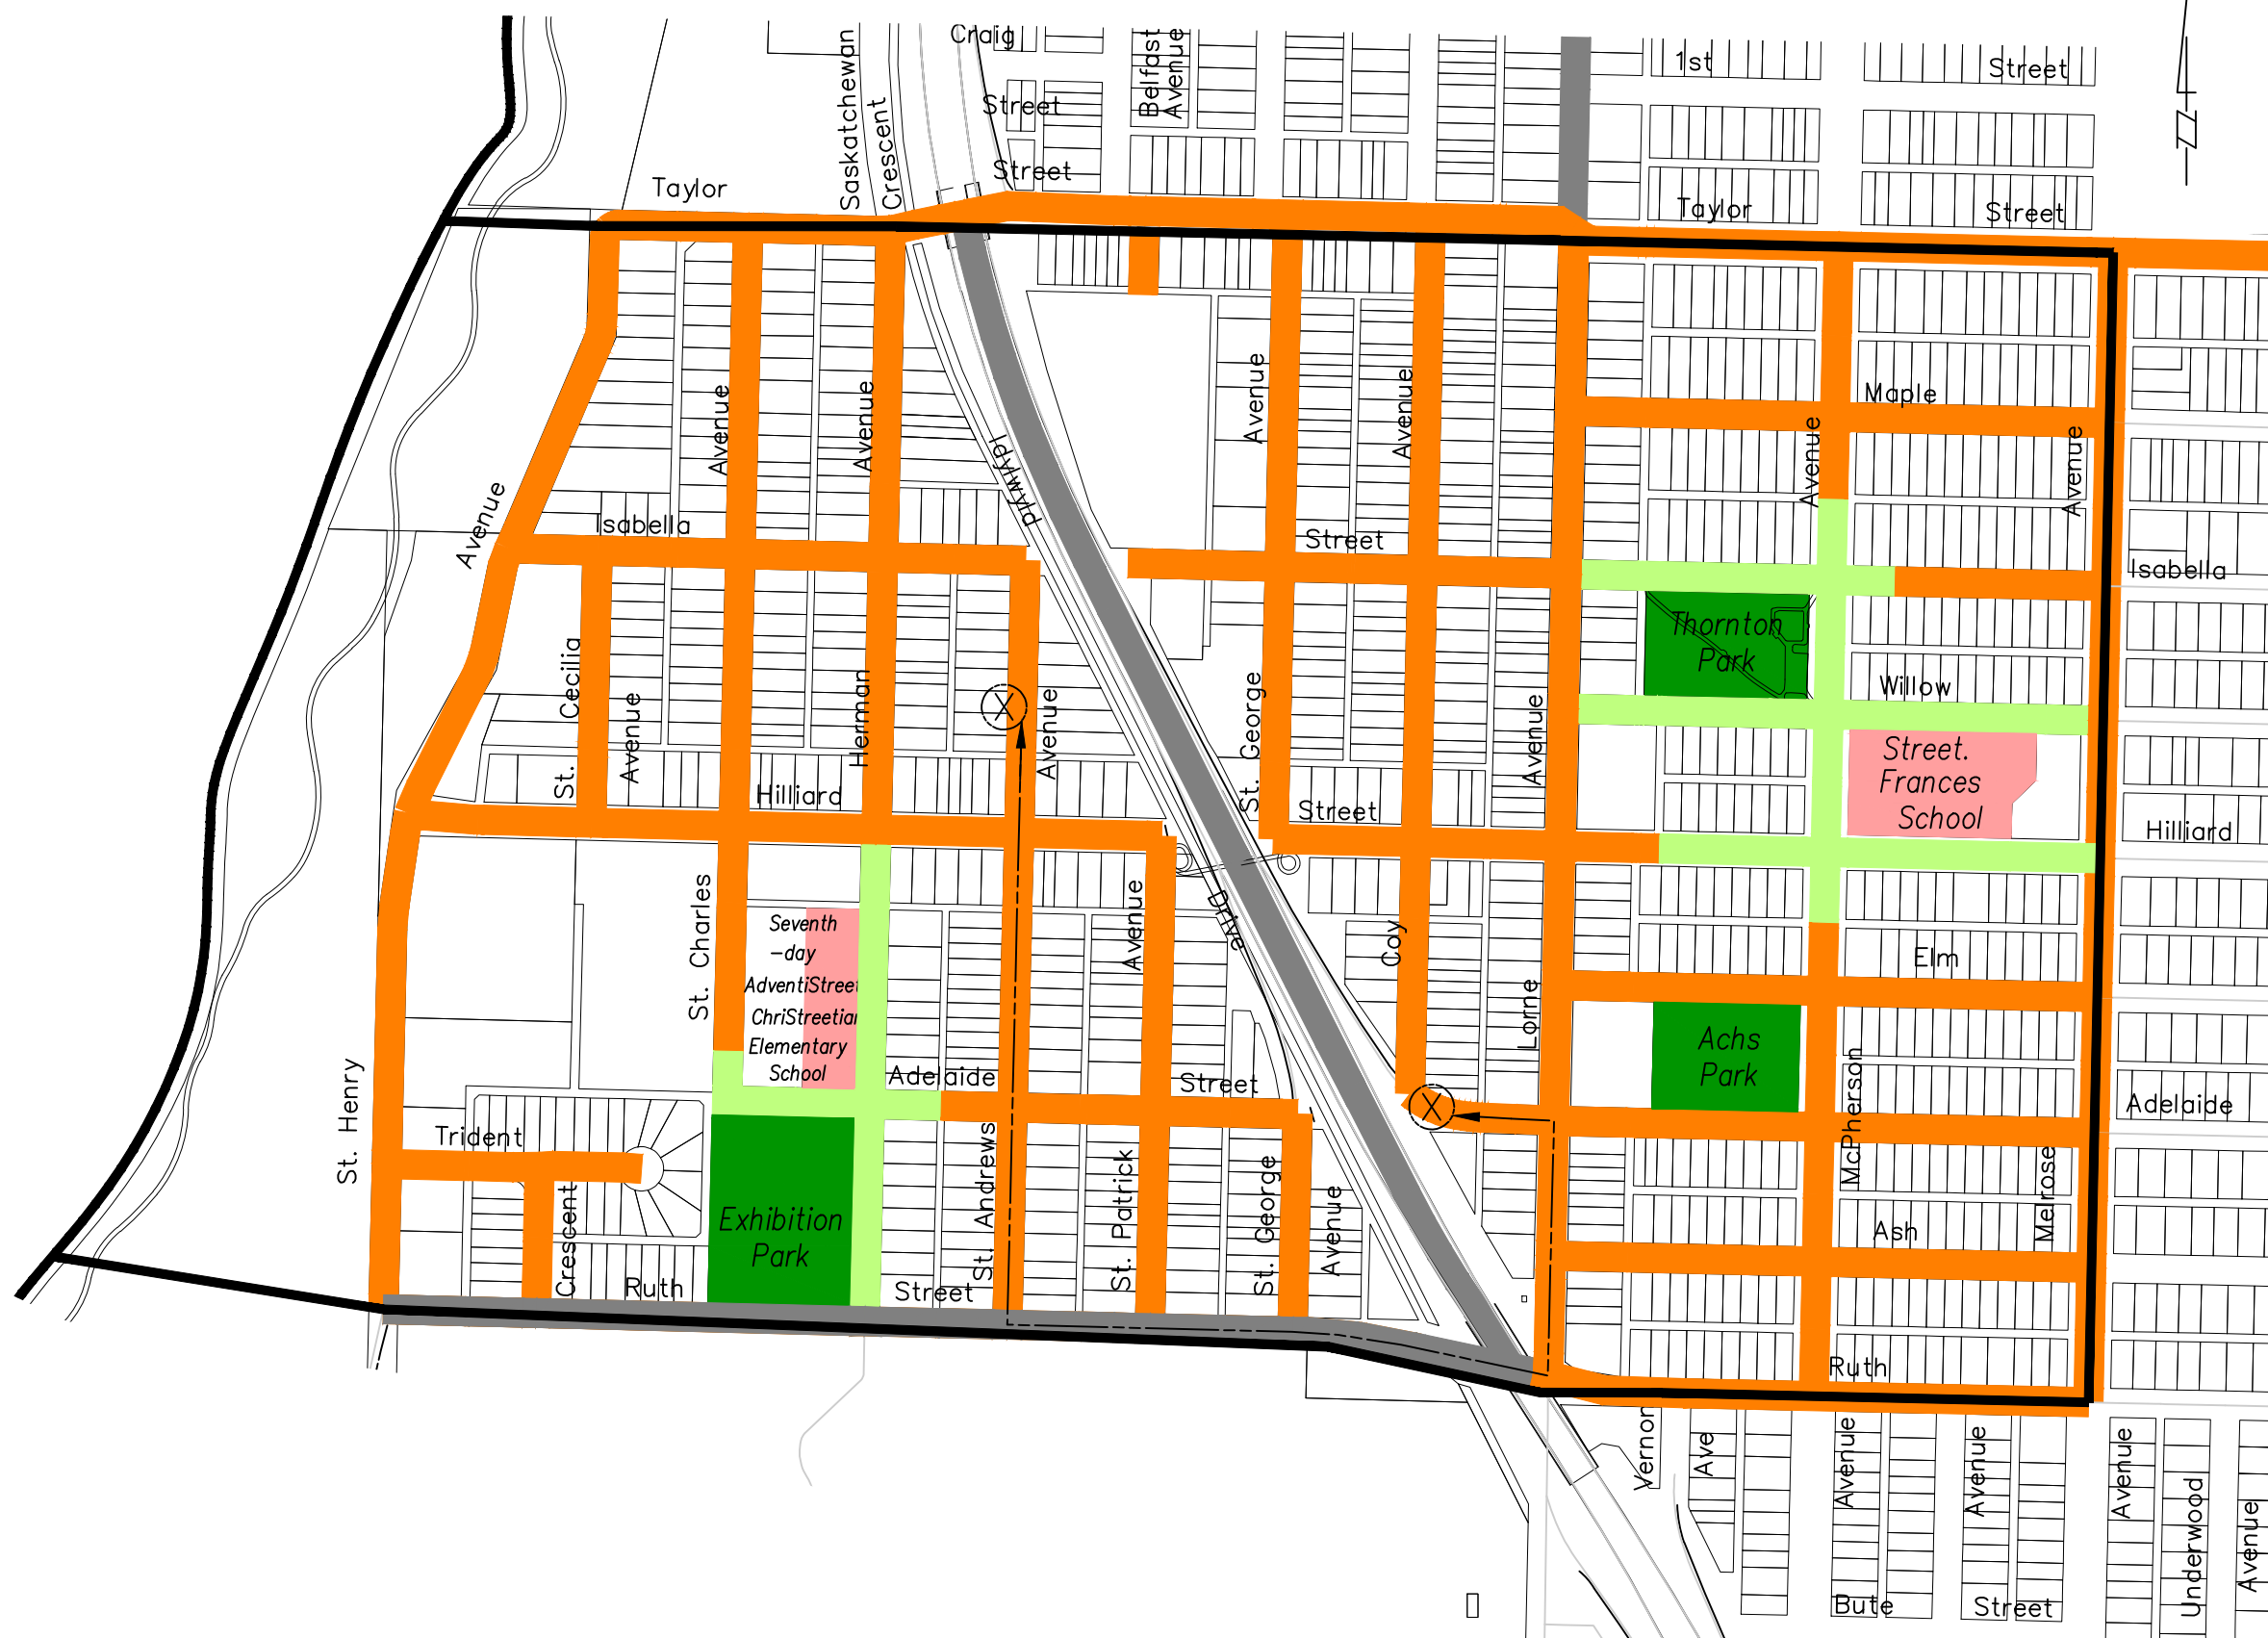

### LEGEND

-  50km/h+ SPEED LIMIT
-  40km/h SPEED LIMIT
-  30km/h SPEED LIMIT
-  FORMER SCHOOL ZONE LIMITS
-  TRAVEL ROUTE TIME  
- DIFFERENCE IN TRAVEL TIME  
50km/h to 40km/h (20 seconds)
-  PLAYGROUND / PARK
-  SCHOOL
-  NEIGHBOURHOOD BOUNDARY

### LEGEND

-  50km/h+ SPEED LIMIT
-  40km/h SPEED LIMIT
-  30km/h SPEED LIMIT
-  FORMER SCHOOL ZONE LIMITS
-  TRAVEL ROUTE TIME  
- DIFFERENCE IN TRAVEL TIME  
50km/h to 30km/h (53 seconds)
-  PLAYGROUND / PARK
-  SCHOOL
-  NEIGHBOURHOOD BOUNDARY