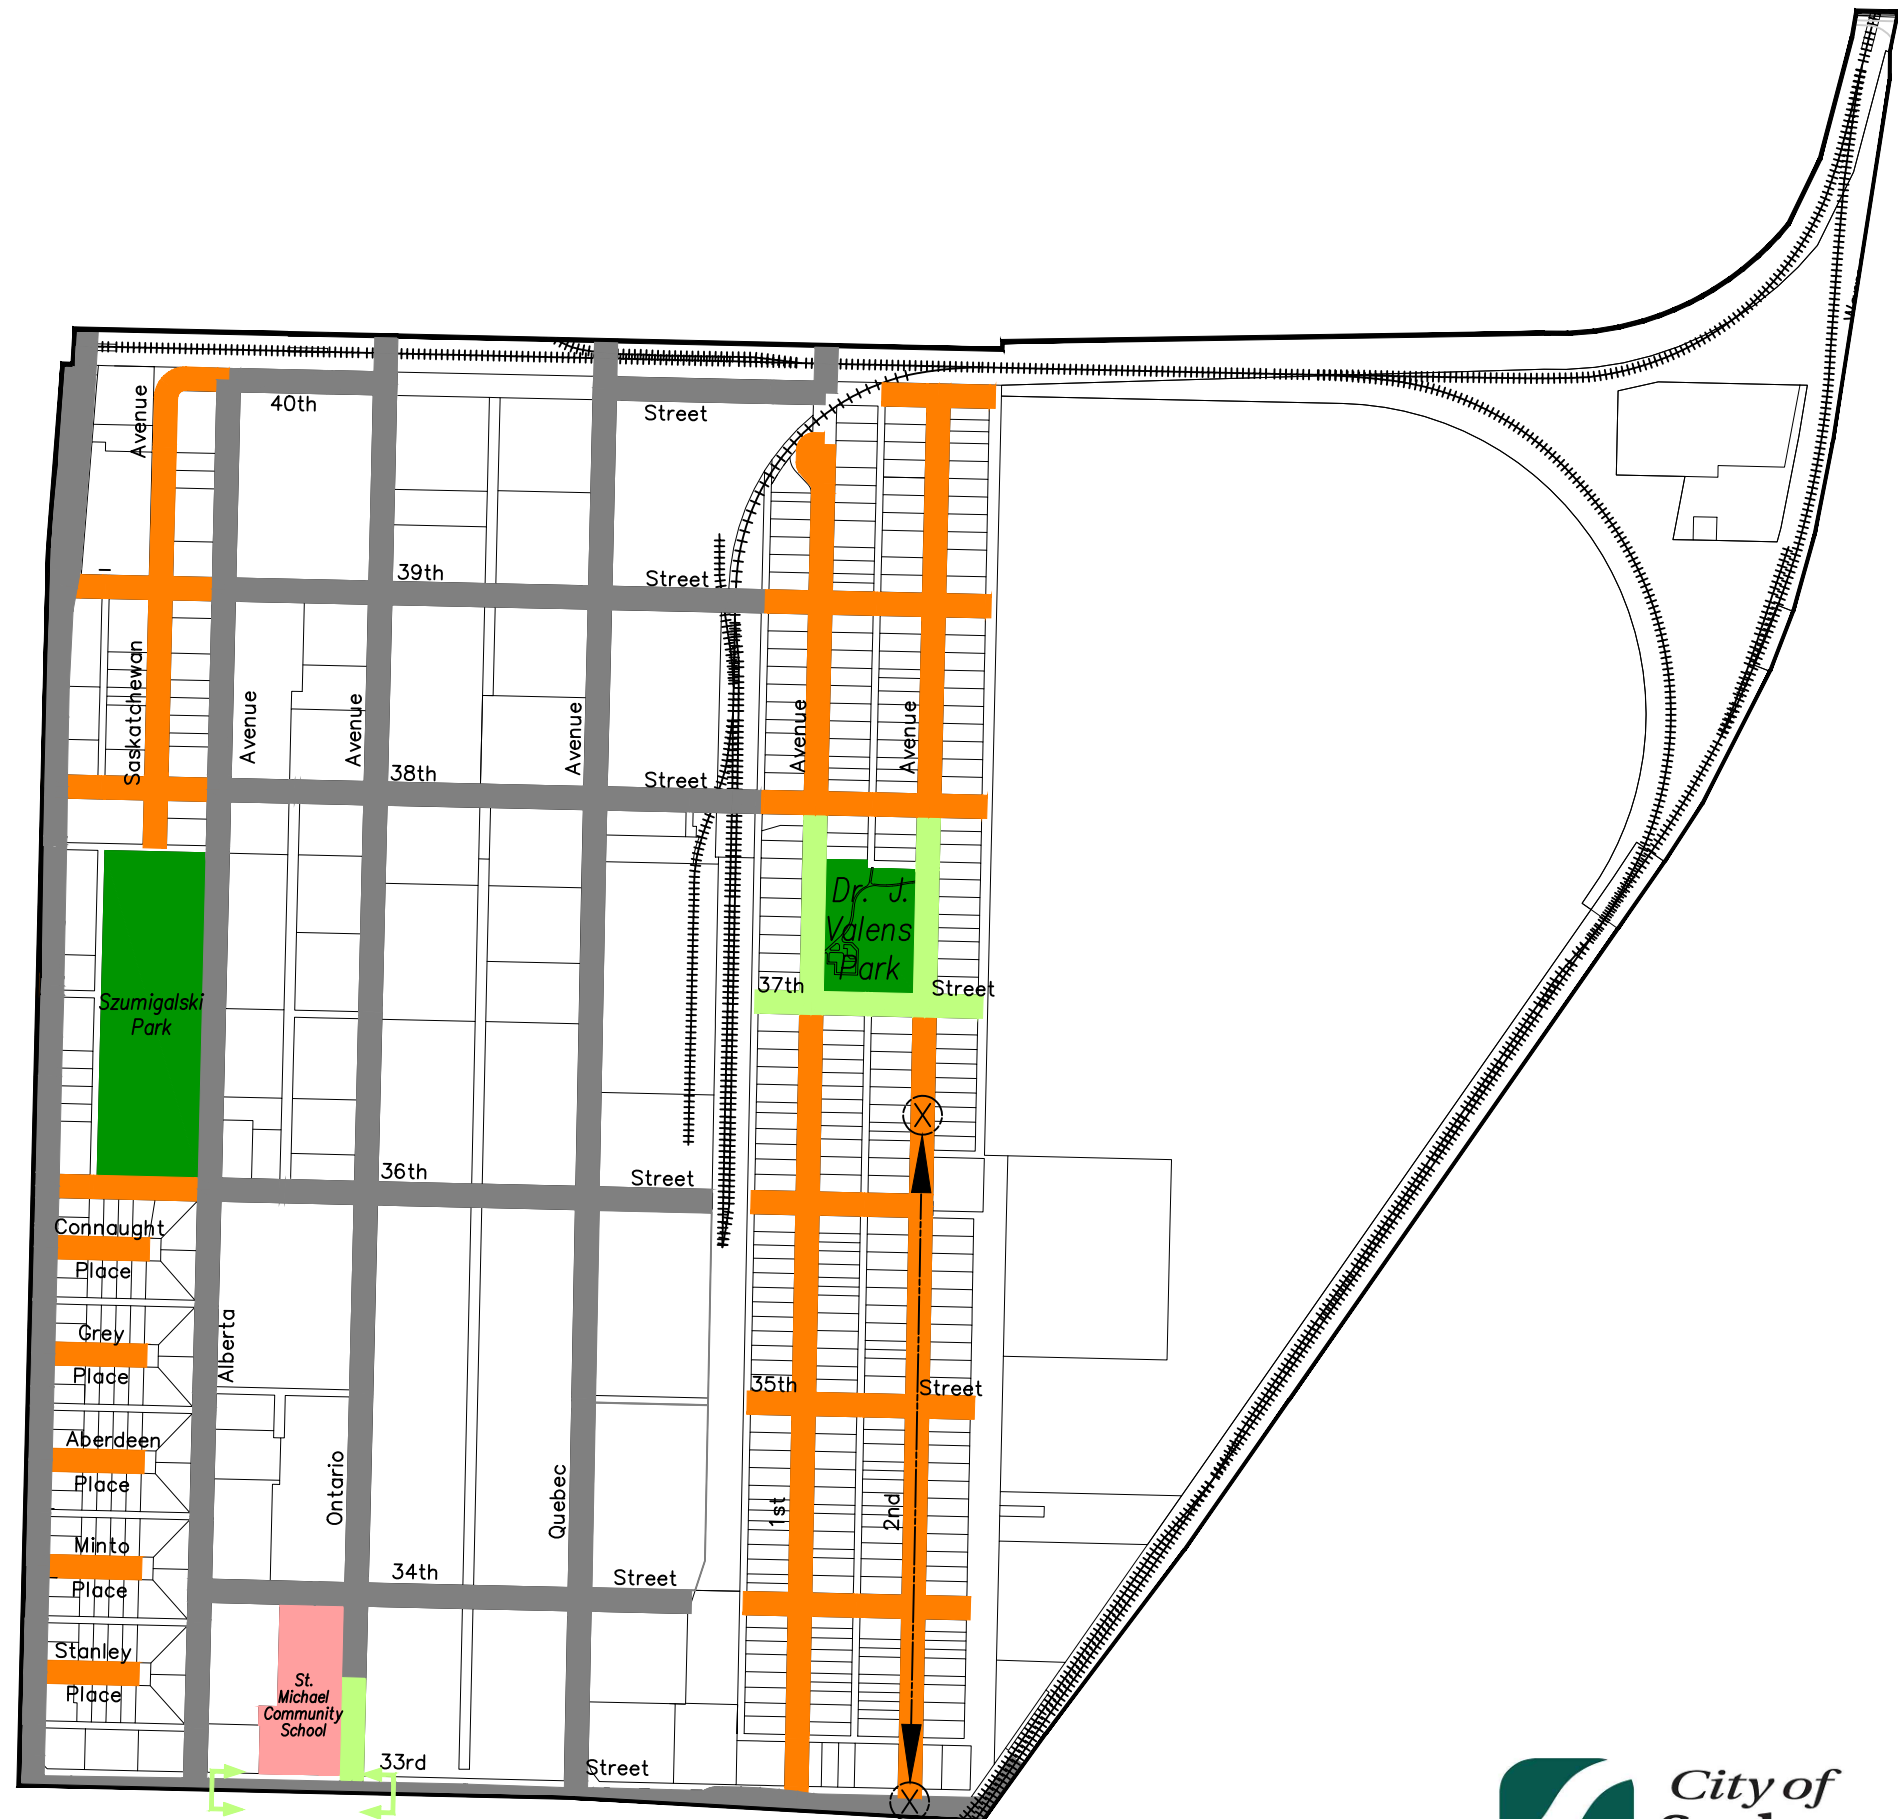

KELSEY WOODLAWN

SPEED LIMIT REVIEW

40km/hr OPTION

LEGEND

-  50km/h+ SPEED LIMIT
-  40km/h SPEED LIMIT
-  30km/h SPEED LIMIT
-  FORMER SCHOOL ZONE LIMITS
-  TRAVEL ROUTE TIME
- DIFFERENCE IN TRAVEL TIME
50km/h to 40km/h (11 *seconds*)
-  PLAYGROUND / PARK
-  SCHOOL
-  NEIGHBOURHOOD BOUNDARY

KELSEY WOODLAWN

SPEED LIMIT REVIEW

30km/hr OPTION

LEGEND

-  50km/h+ SPEED LIMIT
-  40km/h SPEED LIMIT
-  30km/h SPEED LIMIT
-  FORMER SCHOOL ZONE LIMITS
-  TRAVEL ROUTE TIME
- DIFFERENCE IN TRAVEL TIME
50km/h to 30km/h (29 *seconds*)
-  PLAYGROUND / PARK
-  SCHOOL
-  NEIGHBOURHOOD BOUNDARY