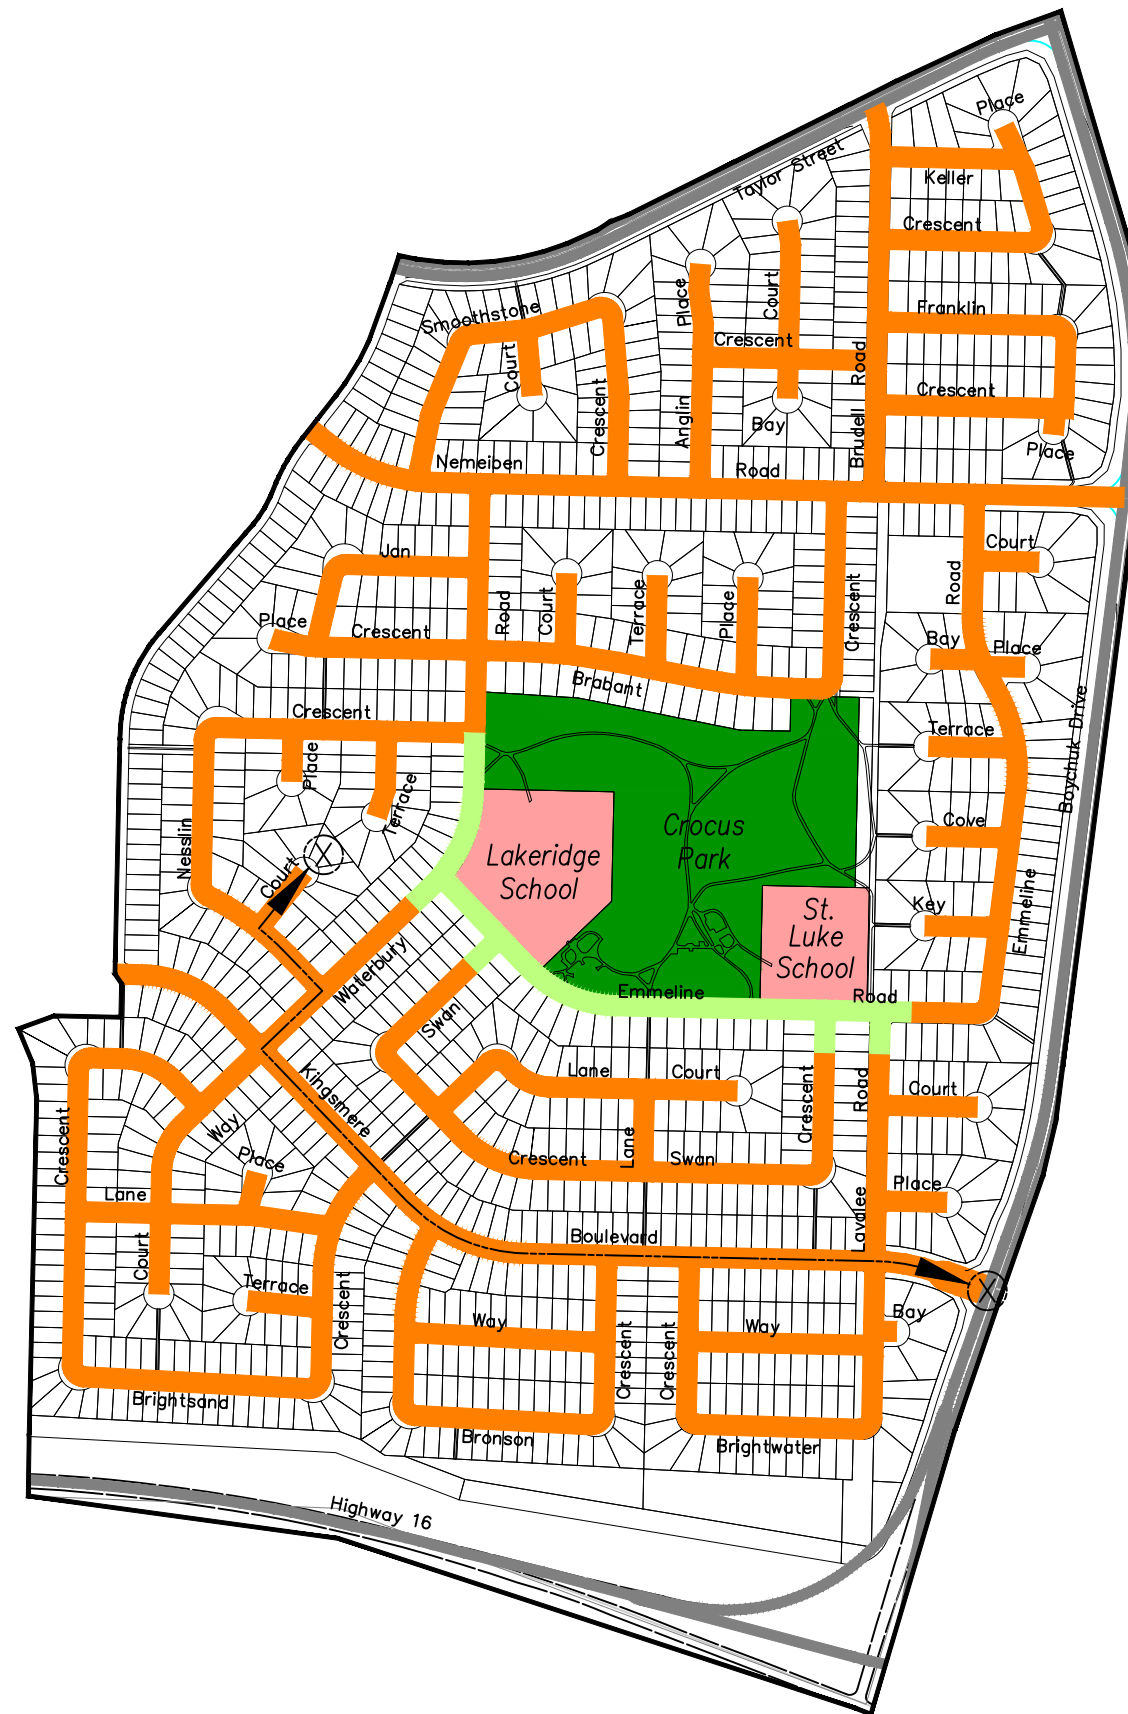

# LAKERIDGE SPEED LIMIT REVIEW 40km/hr OPTION

## LEGEND

-  50km/h+ SPEED LIMIT
-  40km/h SPEED LIMIT
-  30km/h SPEED LIMIT
-  FORMER SCHOOL ZONE LIMITS
-  TRAVEL ROUTE TIME  
- DIFFERENCE IN TRAVEL TIME  
50km/h to 40km/h (19 *seconds*)
-  PLAYGROUND / PARK
-  SCHOOL
-  NEIGHBOURHOOD BOUNDARY

# LAKERIDGE SPEED LIMIT REVIEW 30km/hr OPTION

- LEGEND**
-  50km/h+ SPEED LIMIT
  -  40km/h SPEED LIMIT
  -  30km/h SPEED LIMIT
  -  FORMER SCHOOL ZONE LIMITS
  -  TRAVEL ROUTE TIME  
- DIFFERENCE IN TRAVEL TIME  
50km/h to 30km/h (50 **seconds**)
  -  PLAYGROUND / PARK
  -  SCHOOL
  -  NEIGHBOURHOOD BOUNDARY