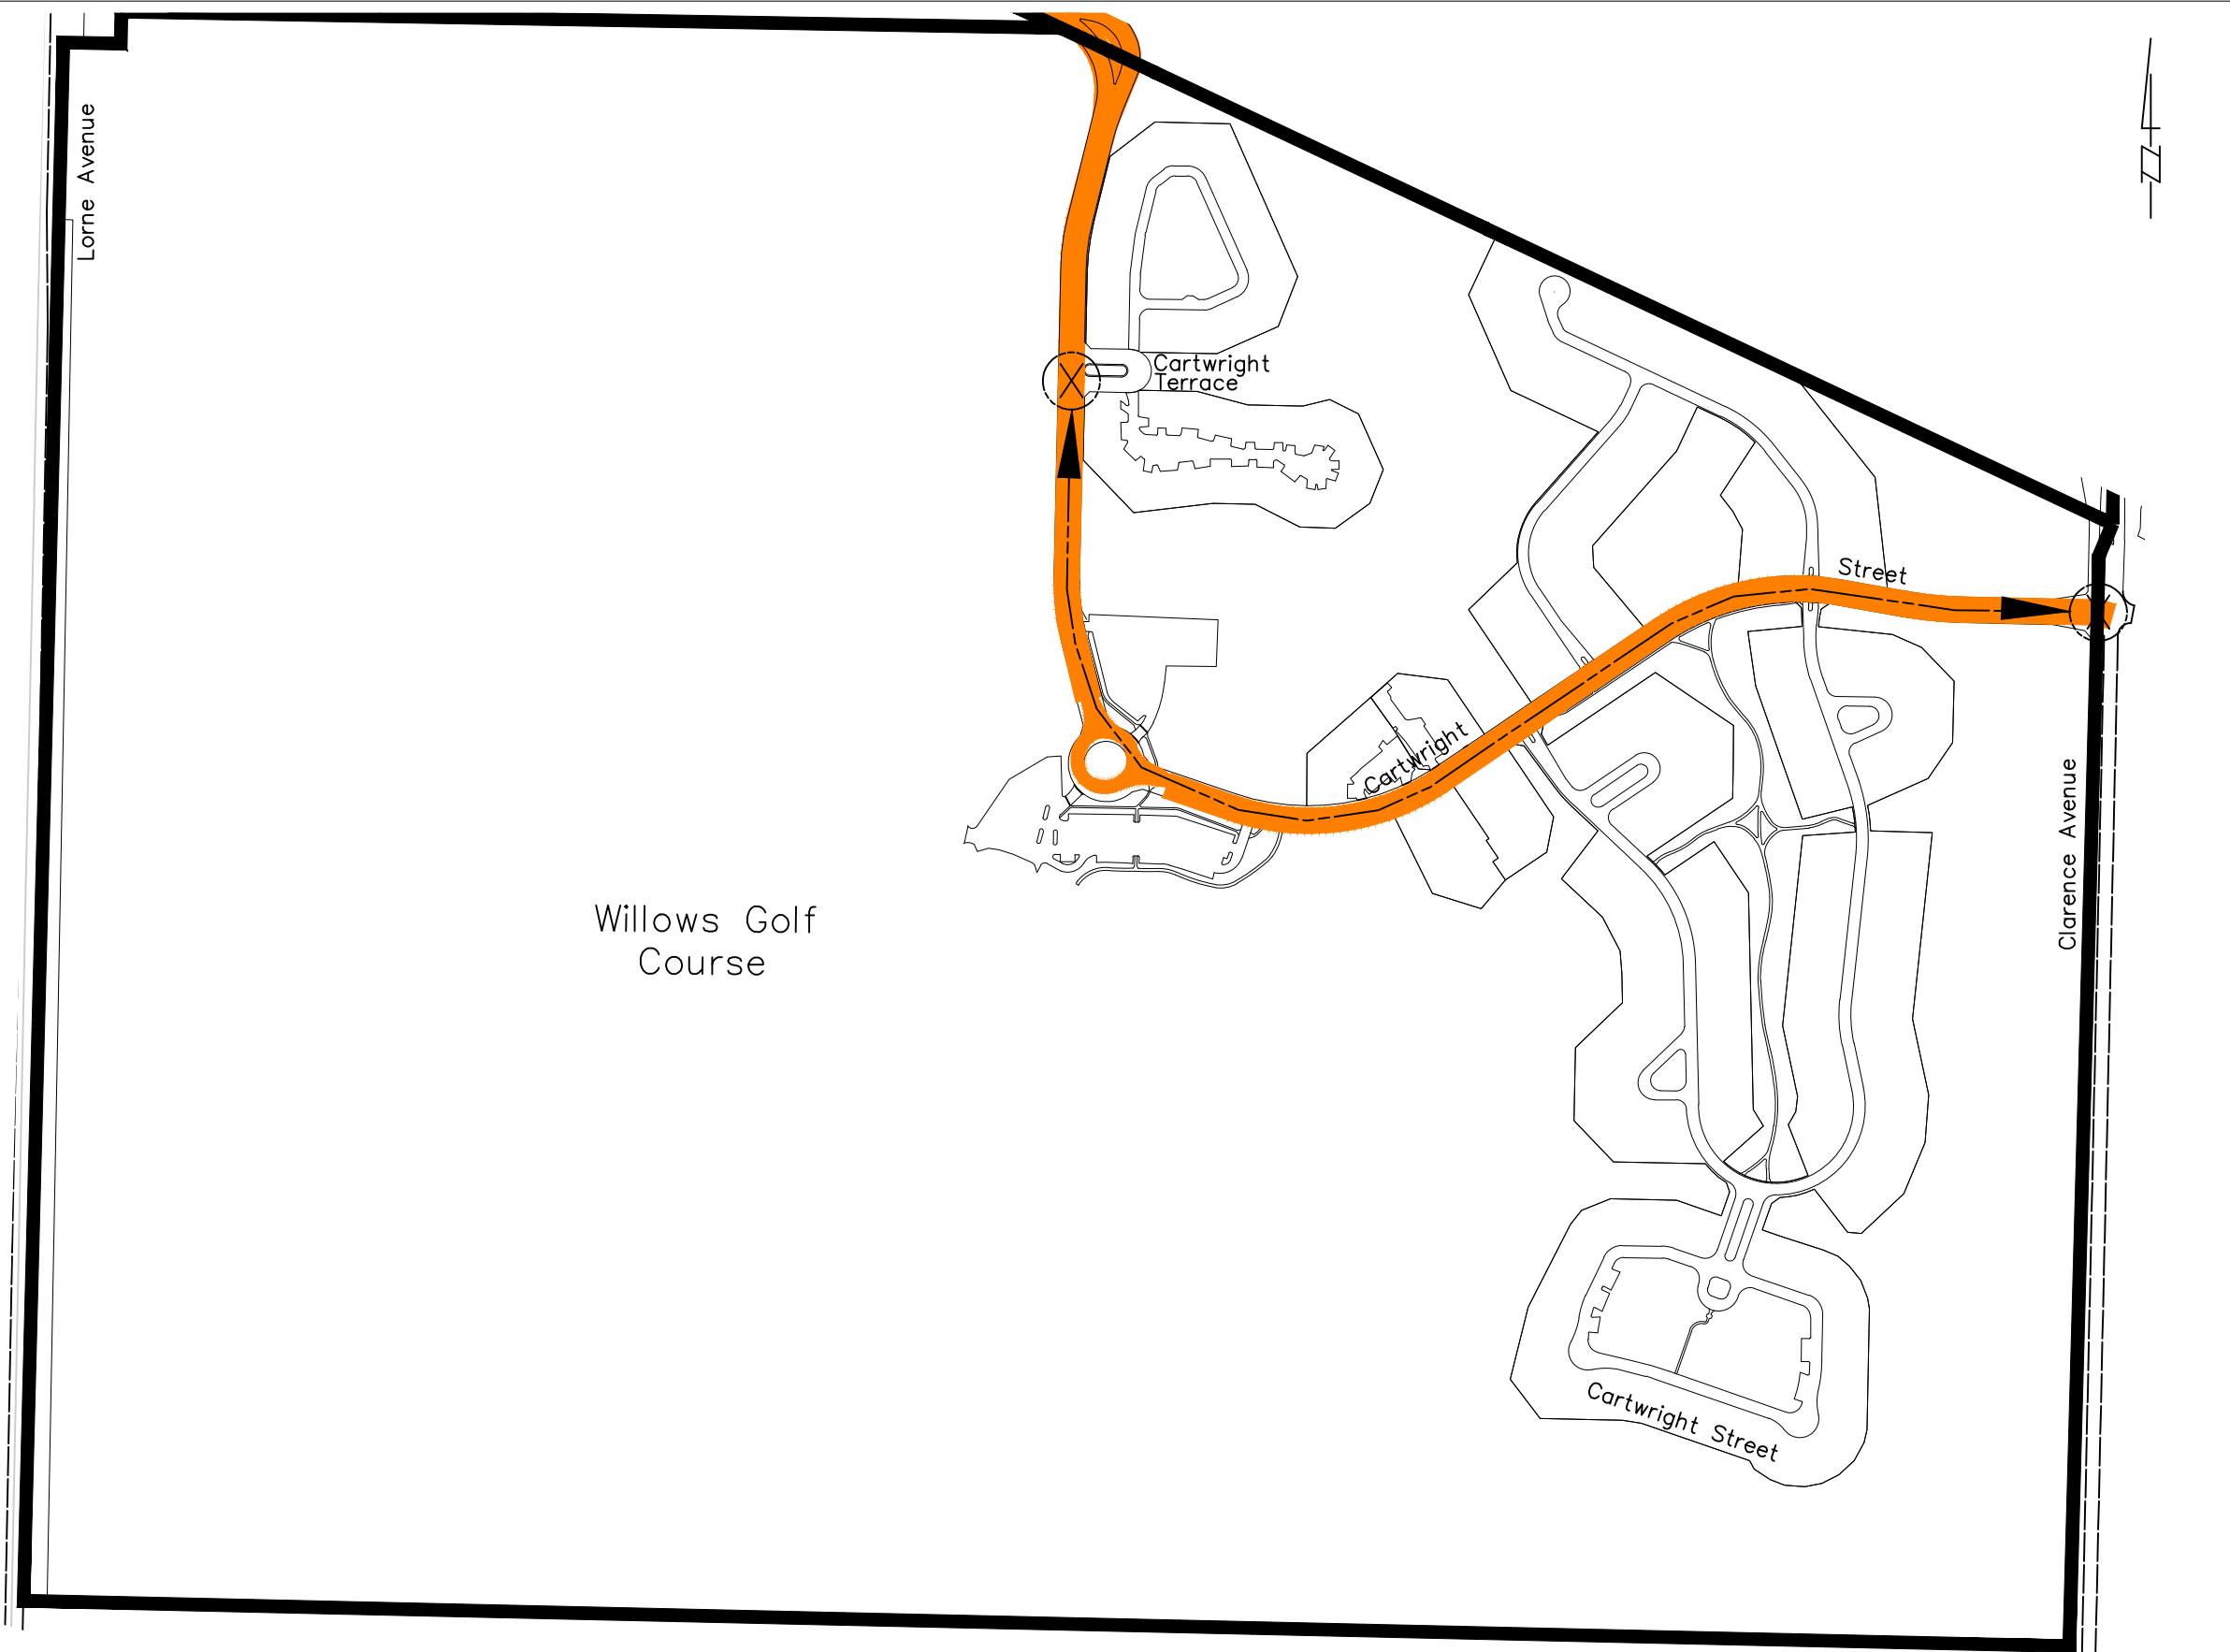

THE WILLOWS
SPEED LIMIT REVIEW
40km/hr OPTION

LEGEND

-  50km/h+ SPEED LIMIT
-  40km/h SPEED LIMIT
-  30km/h SPEED LIMIT
-  FORMER SCHOOL ZONE LIMITS
-  TRAVEL ROUTE TIME
- DIFFERENCE IN TRAVEL TIME
50km/h to 40km/h (22 seconds)
-  PLAYGROUND / PARK
-  SCHOOL
-  NEIGHBOURHOOD BOUNDARY

THE WILLOWS
SPEED LIMIT REVIEW
30km/hr OPTION

LEGEND

-  50km/h+ SPEED LIMIT
-  40km/h SPEED LIMIT
-  30km/h SPEED LIMIT
-  FORMER SCHOOL ZONE LIMITS
-  TRAVEL ROUTE TIME
- DIFFERENCE IN TRAVEL TIME
50km/h to 30km/h (**58 seconds**)
-  PLAYGROUND / PARK
-  SCHOOL
-  NEIGHBOURHOOD BOUNDARY