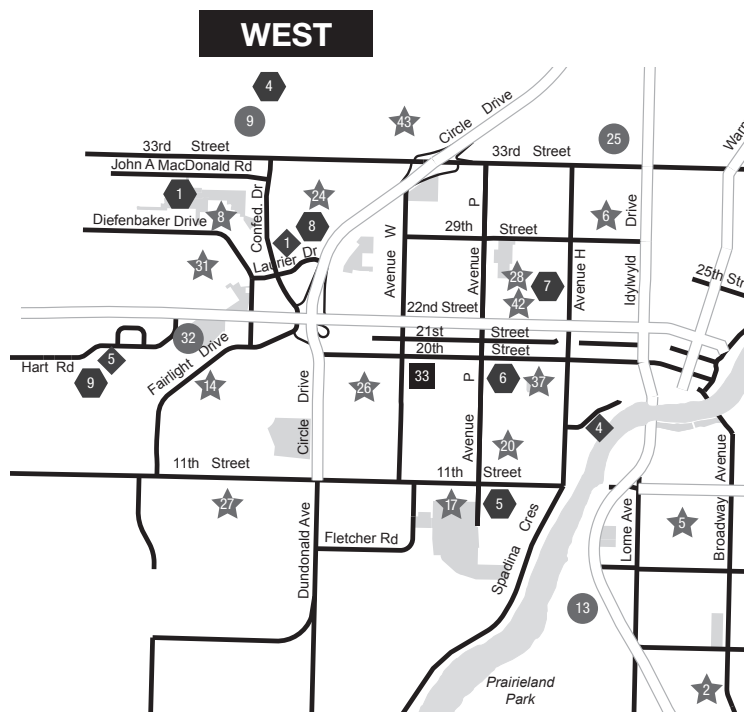

The best life preserver for your child is YOU!

Spray Parks

Hours of Operation

June 1 to September 1
Open Daily 10:00 AM-8:00 PM

NORTH

Youth Centres (10-18 yrs)

Ages 10-18. Sports, games, special events, music or just hang with your friends! Qualified leaders offer opportunities for youth to participate in a wide range of activities.

- 1 Confederation Park School, 3555 John A. Macdonald Rd
- 2 Father Robinson School, 530 Rogers Road
- 3 Lakewood Civic Centre, 1635 McKercher Drive
- 4 St. Peter School, 202 Sumner Crescent

Mè Ta Wè Tàn Locations

Sports Only Locations (closed Aug 1)

- 8 Cosmo Civic Centre, 3130 Laurier Drive, M-Th 6:00 PM-9:30 PM
- 9 Shaw Centre, 122 Bowlf Crescent, M-Th 1:30 PM-5:30 PM

Arts Only Location (closed Aug 1)

- 10 Albert Community Centre, 610 Clarence Avenue, M-Th 10:00 AM-6:00 PM, F 1:30 PM-5:30 PM

Skateboard Parks

- 1 Charlottetown Park (behind Cosmo Civic Centre)
- 2 Forest Park (adjacent to Centennial High School)
- 3 Lakewood Park (beside Lakewood Civic Centre)
- 4 Lions Skate Park (Victoria Park)
- 5 Morris T. Chernesky Park (beside Shaw Centre)
- 6 Umea Park (behind Lawson Civic Centre)
- 7 W.W. Ashley Park (beside Lathey Pool)