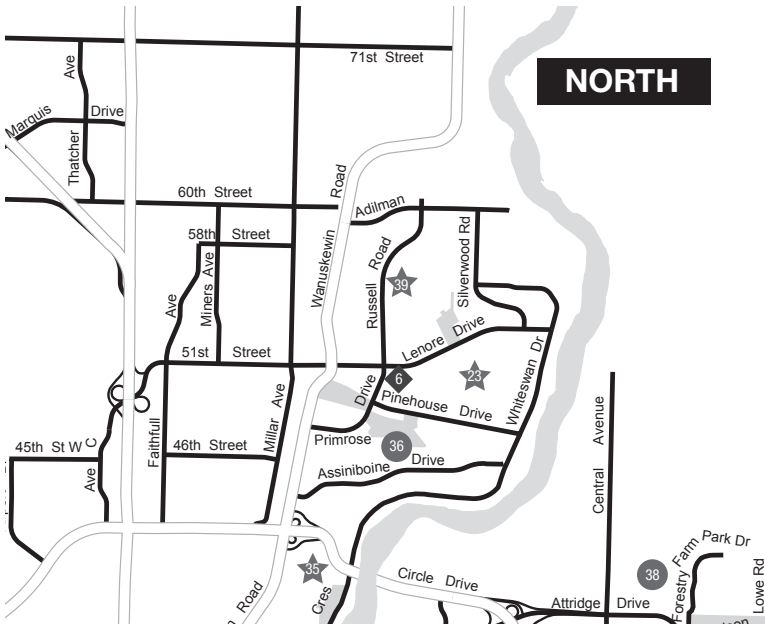

The best life preserver for your child is YOU!

Spray Parks

Hours of Operation

June 1 to September 1
Open Daily 10:00 AM-8:00 PM

NORTH

Youth Centres (10-18 yrs)

Ages 10-18. Sports, games, special events, music or just hang with your friends! Qualified leaders offer opportunities for youth to participate in a wide range of activities.

- 1 Confederation Park School, 3555 John A. Macdonald Rd
- 2 Father Robinson School, 530 Rogers Road
- 3 Lakewood Civic Centre, 1635 McKercher Drive
- 4 St. Peter School, 202 Sumner Crescent

Mè Ta Wè Tàn Locations

Sports Only Locations (closed Aug 1)

- 8 Cosmo Civic Centre, 3130 Laurier Drive, M-Th 6:00 PM-9:30 PM
- 9 Shaw Centre, 122 Bowlf Crescent, M-Th 1:30 PM-5:30 PM

Arts Only Location (closed Aug 1)

- 10 Albert Community Centre, 610 Clarence Avenue, M-Th 10:00 AM-6:00 PM, F 1:30 PM-5:30 PM