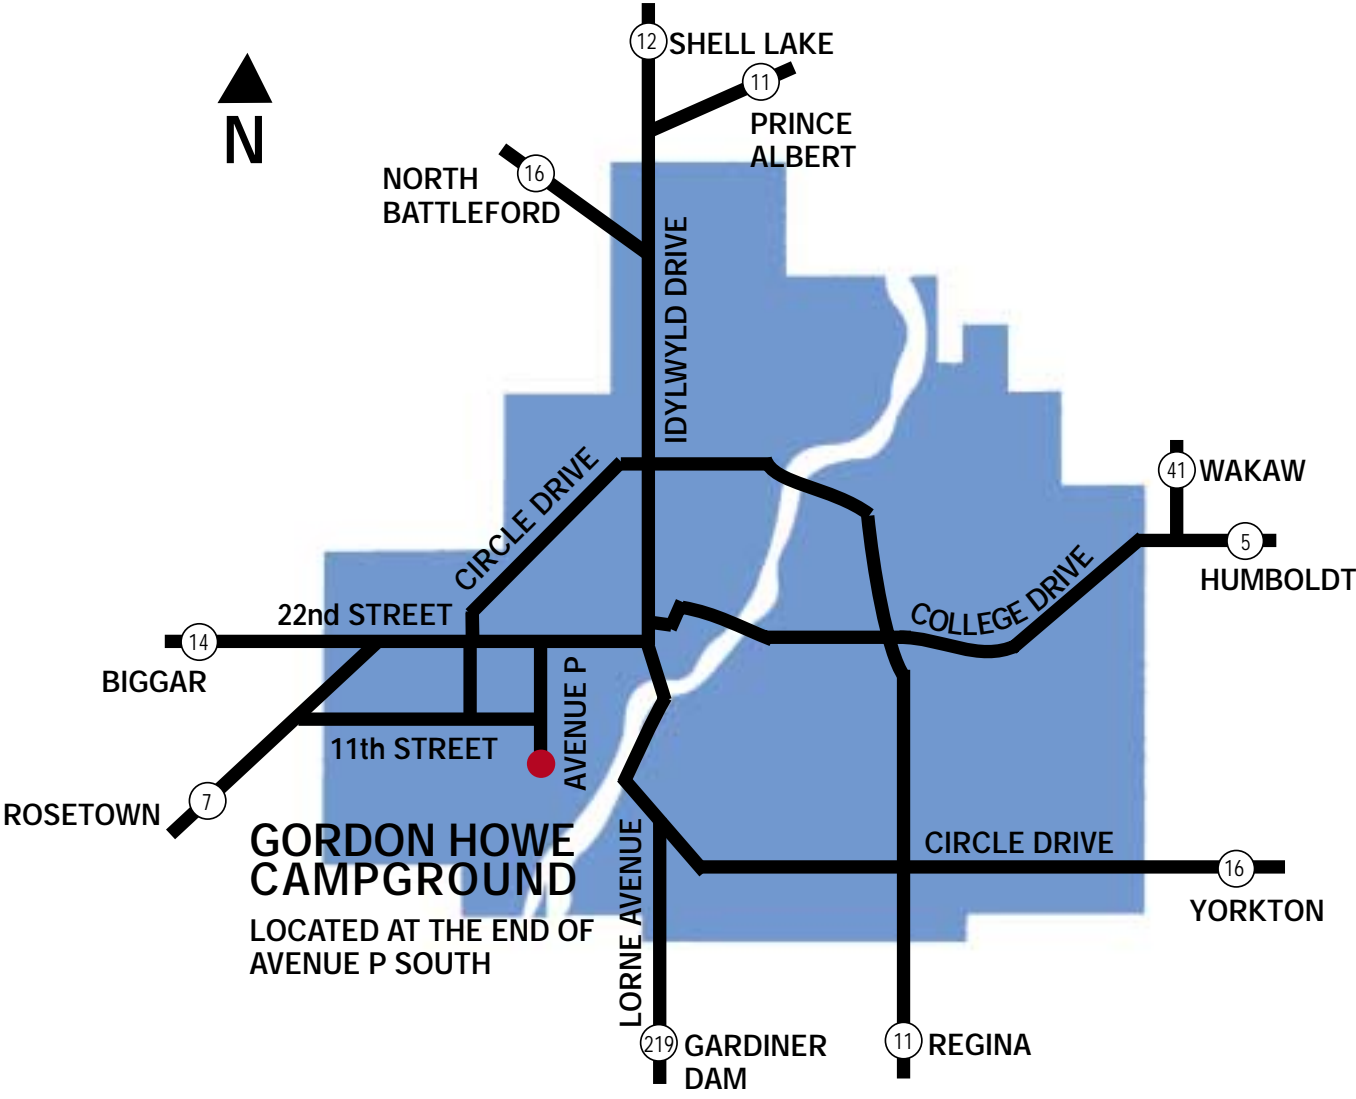

SASKATOON

**GORDON HOWE
CAMPGROUND**
LOCATED AT THE END OF
AVENUE P SOUTH