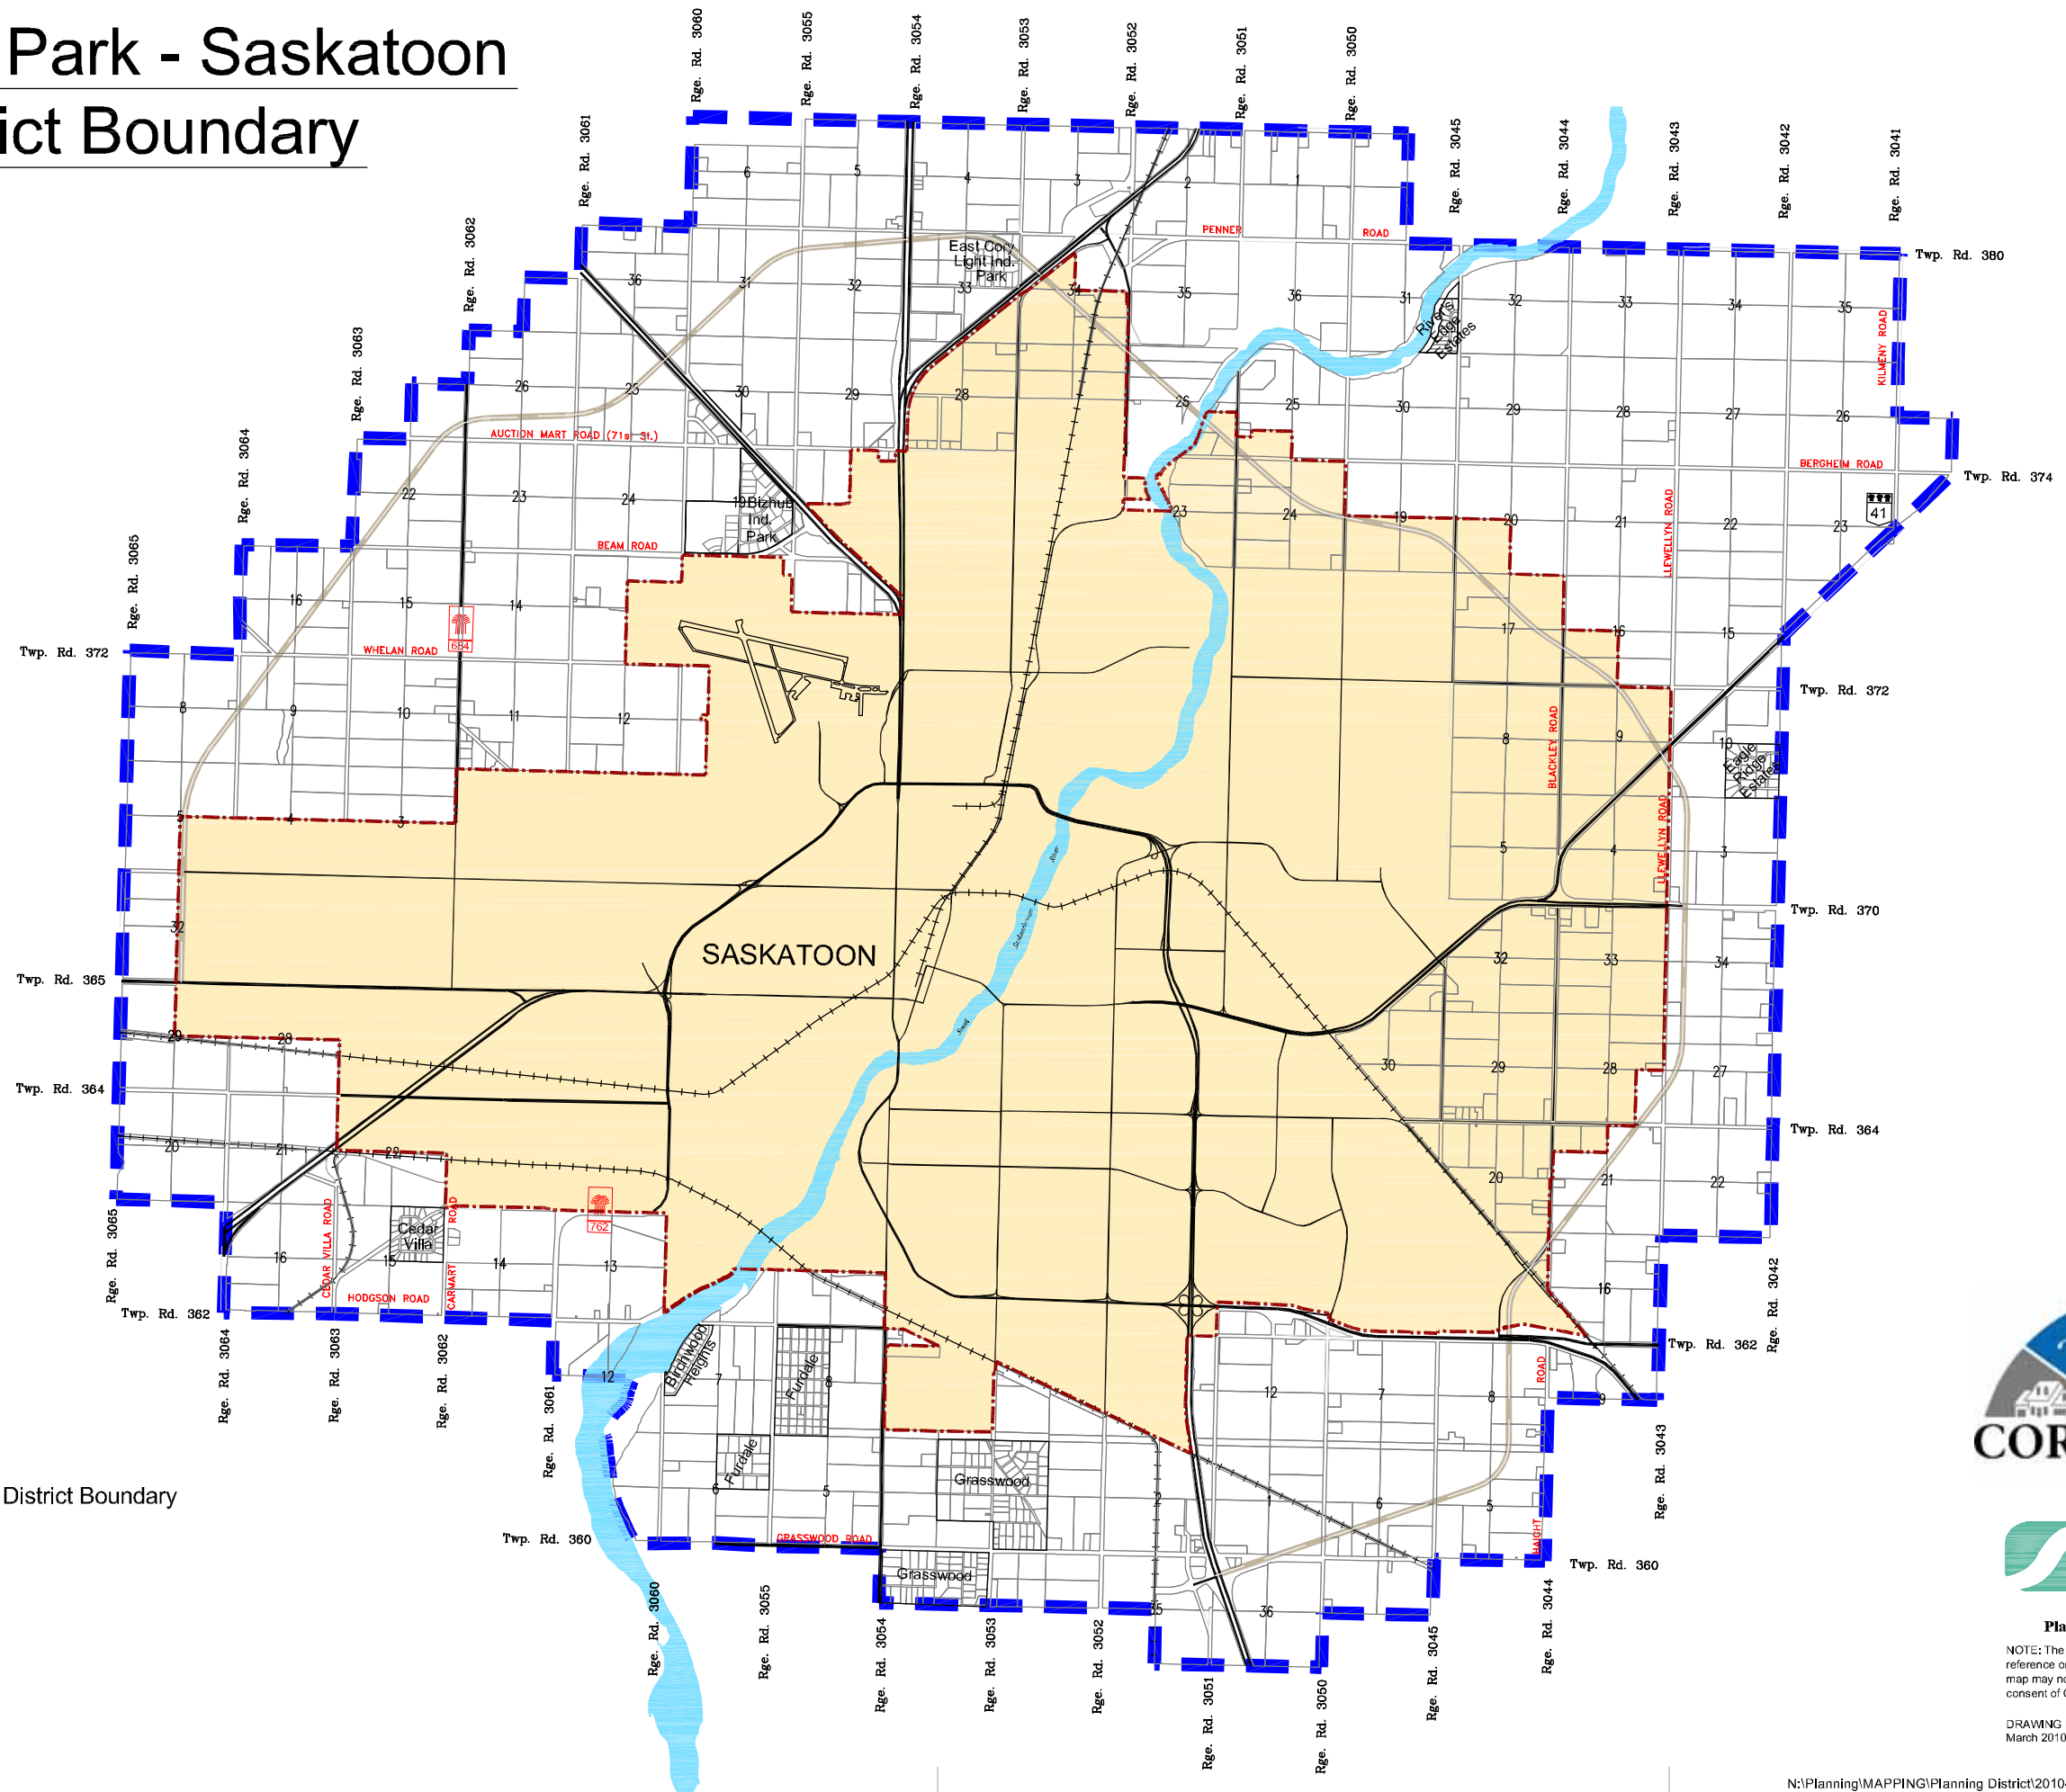

2010 Corman Park - Saskatoon Planning District Boundary

Legend

- ▬ Corman Park - Saskatoon Planning District Boundary
- ▬ Perimeter Highway Alignment
- - - City of Saskatoon Boundary

Planning & Development Branch

NOTE: The information contained on this map is for reference only and not to be used for legal purposes. This map may not be reproduced without the expressed written consent of Community Services - Mapping & Research