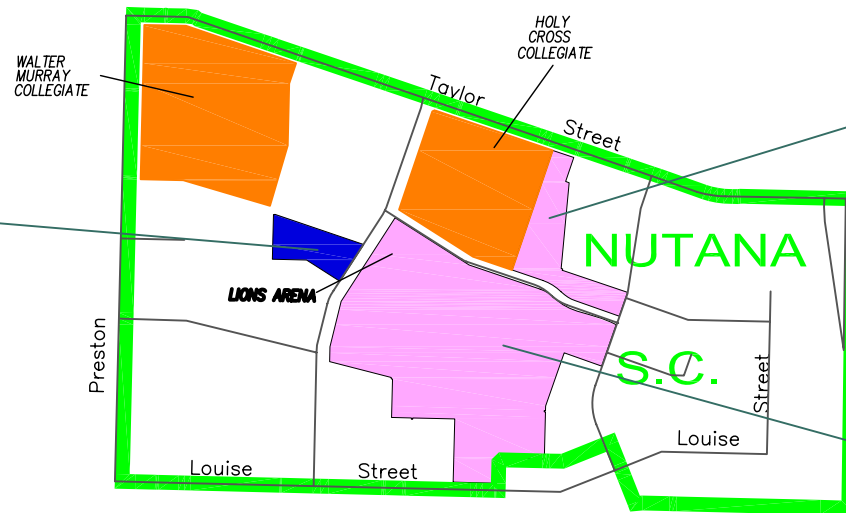

Nutana Kiwanis Park North

1. Groups wishing to use Sporting Facilities must advance book the location(s) required through City of Saskatoon, Leisure Service Branch, by calling 975-3366.
2. When booking any sports field, you will need to have the specific field number for the specific park requested. (i.e. Adelaide Park - ball diamond #16) Maps with field numbers are available by visiting <http://www.saskatoon.ca/org/parks/park_locations/index.asp> and clicking on the park that you are interested in.
3. For information on park amenities or maintenance, please call 975-3300.