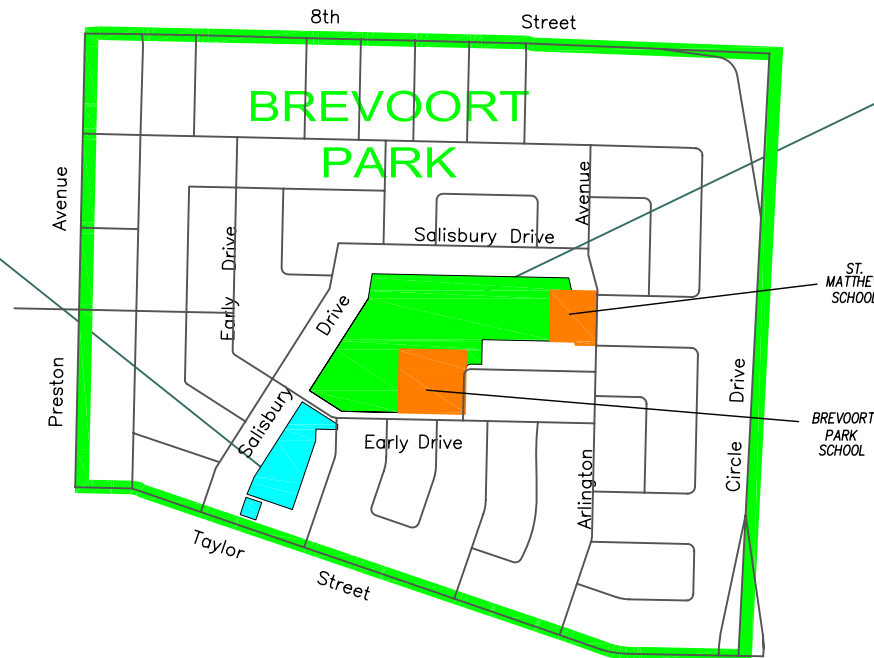

Brevoort Park North

1. Groups wishing to use Sporting Facilities must advance book the location(s) required through City of Saskatoon, Leisure Service Branch, by calling 975-3366.
2. When booking any sports field, you will need to have the specific field number for the specific park requested. (i.e. Adelaide Park - ball diamond #16) Maps with field numbers are available by visiting <http://www.saskatoon.ca/org/parks/park_locations/index.asp> and clicking on the park that you are interested in.
3. For information on park amenities or maintenance, please call 975-3300.