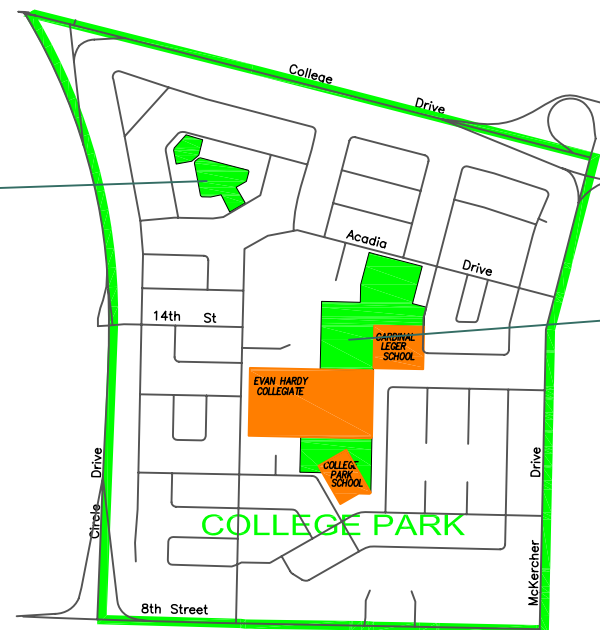

COLLEGE PARK

BASIC INFORMATION		SPORTING FACILITIES					SEASONAL ACTIVITIES					PLAY			FITNESS		ADDITIONAL	SPECIAL FEATURES	
		BALL DIAMONDS	BASKETBALL	SKATEBOARD	SOCCER	TENNIS	VOLLEYBALL	PADDLING	SPRAY	SWIMMING	INDOOR	OUTDOOR	PLAYGROUND	HORSESHOES	TOBOGGAN HILL	RUNNING TRACK			WALKING PATHS
PARK NAME	ADDRESS																		
Dr Gerhard Herzberg Park	215 Acadia Drive	1			2 3													Parking, Benches, Picnic, Lighting, Bike Racks	Rec Unit
Glacier Park	41 Cambridge Crescent																	Benches, Picnic, Lighting	

Glacier Park

Dr Gerhard Herzberg Park

1. Groups wishing to use Sporting Facilities must advance book the location(s) required through City of Saskatoon, Leisure Service Branch, by calling 975-3366.
2. When booking any sports field, you will need to have the specific field number for the specific park requested. (i.e. Adelaide Park - ball diamond #16) Maps with field numbers are available by visiting http://www.saskatoon.ca/org/parks/park_locations/index.asp and clicking on the park that you are interested in.
3. For information on park amenities or maintenance, please call 975-3300.