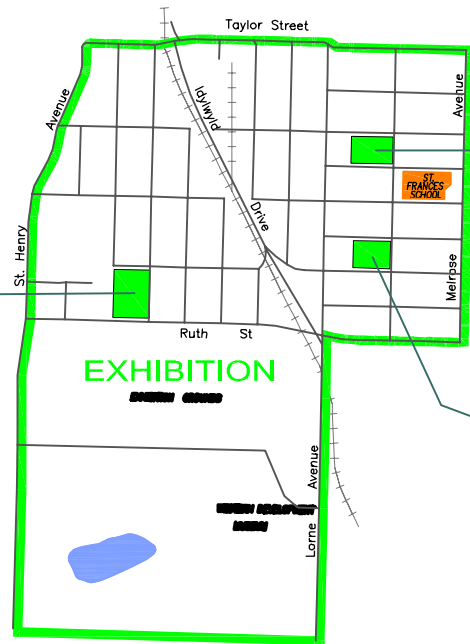

1. Groups wishing to use Sporting Facilities must advance book the location(s) required through City of Saskatoon, Leisure Service Branch, by calling 975-3366.
2. When booking any sports field, you will need to have the specific field number for the specific park requested. (i.e. Adelaide Park - ball diamond #16) Maps with field numbers are available by visiting <http://www.saskatoon.ca/org/parks/park_locations/index.asp> and clicking on the park that you are interested in.
3. For information on park amenities or maintenance, please call 975-3300.