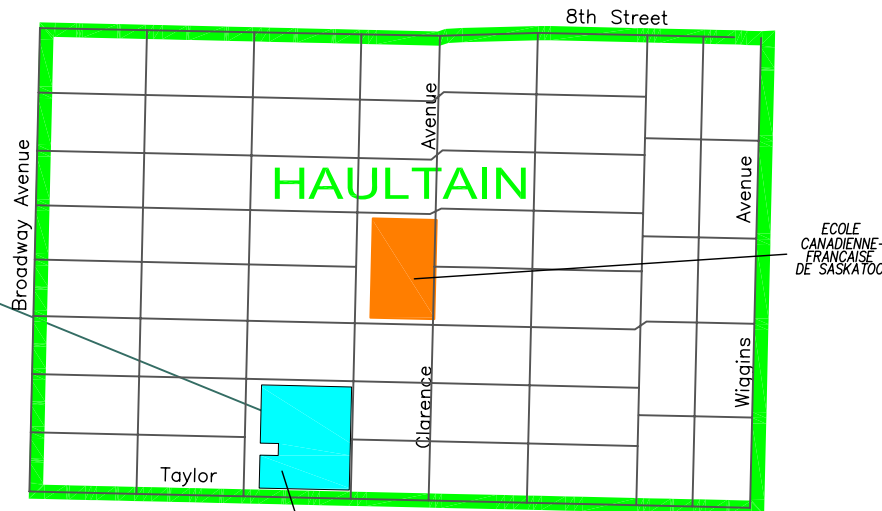

1. Groups wishing to use Sporting Facilities must advance book the location(s) required through City of Saskatoon, Leisure Service Branch, by calling 975-3366.
2. When booking any sports field, you will need to have the specific field number for the specific park requested. (i.e. Adelaide Park - ball diamond #16) Maps with field numbers are available by visiting <http://www.saskatoon.ca/org/parks/park_locations/index.asp> and clicking on the park that you are interested in.
3. For information on park amenities or maintenance, please call 975-3300.