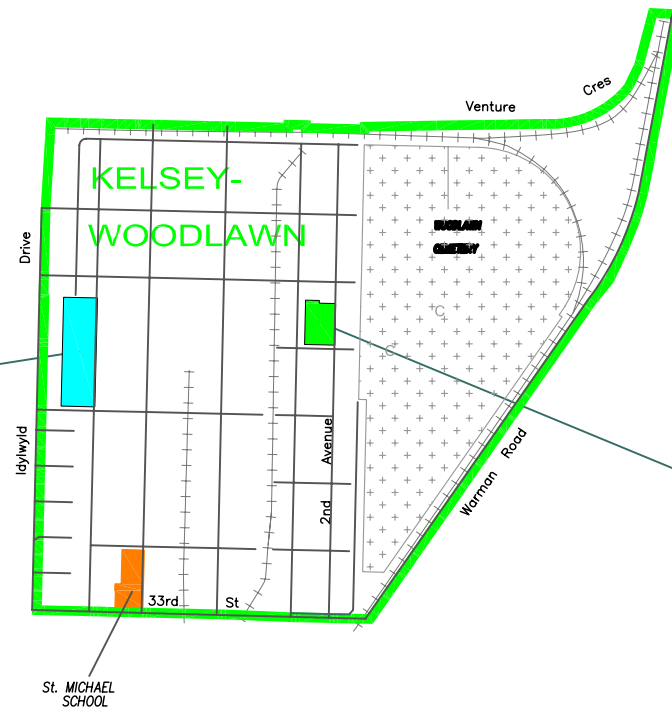

# KELSEY—WOODLAWN

BASIC INFORMATION		SPORTING FACILITIES					SEASONAL ACTIVITIES				PLAY			FITNESS		AMENITIES		
		BALL DIAMONDS	BASKETBALL	SKATEBOARD	SOCCER	TENNIS	VOLLEYBALL	POOLS		RINKS		PLAYGROUND	HORSESHOES	TOBOGGAN HILL	WALKING PATHS			SKI TRAILS
PARK NAME	ADDRESS						SPRAY	SWIMMING	INDOOR	OUTDOOR							ADDITIONAL	SPECIAL FEATURES
Dr. J. Valens Park	1626 1st Avenue N.																Benches, Picnic	
Industrial Park	1535 Alberta Avenue	2															Benches, Picnic	

Industrial Park

Dr. J. Valens Park

1. Groups wishing to use Sporting Facilities must advance book the location(s) required through City of Saskatoon, Leisure Service Branch, by calling 975-3366.
2. When booking any sports field, you will need to have the specific field number for the specific park requested. (i.e. Adelaide Park - ball diamond #16) Maps with field numbers are available by visiting [http://www.saskatoon.ca/org/parks/park\\_locations/index.asp](http://www.saskatoon.ca/org/parks/park_locations/index.asp) and clicking on the park that you are interested in.
3. For information on park amenities or maintenance, please call 975-3300.