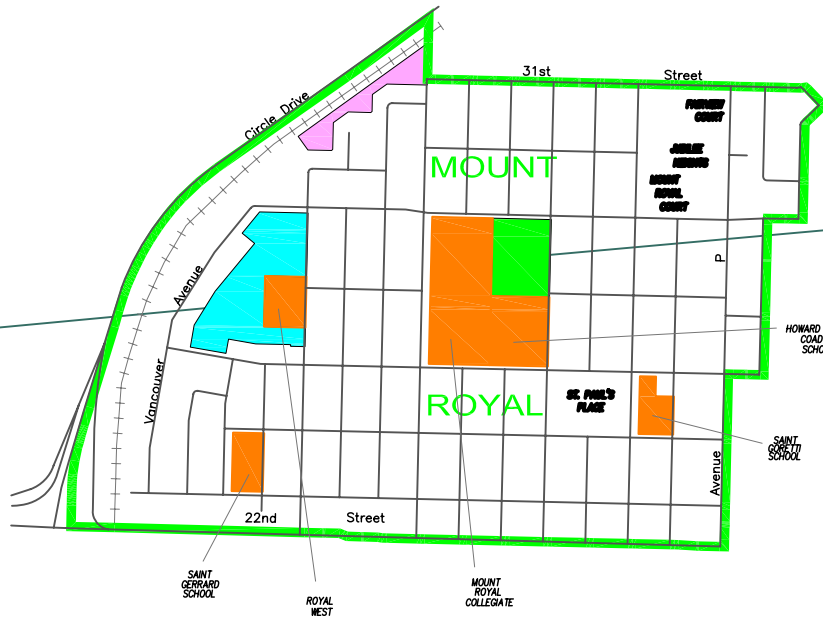

MOUNT ROYAL

BASIC INFORMATION		SPORTING FACILITIES					SEASONAL ACTIVITIES				PLAY			FITNESS		AMENITIES			
		BALL DIAMONDS	BASKETBALL	SKATEBOARD	SOCCER	TENNIS	VOLLEYBALL	PADDLING	POOLS		RINKS		PLAYGROUND	HORSESHOES	TOBOGGAN HILL			RUNNING TRACK	WALKING PATHS
PARK NAME	ADDRESS							SPRAY	SWIMMING	INDOOR	OUTDOOR							ADDITIONAL	SPECIAL FEATURES
Mount Royal Park	603 Avenue T North	2	1															Benches, Picnic, Lighting, Bike Racks	Rec Unit
Sifton Park	415 Witney Avenue N.	3																Parking, Benches	Rec Unit

Sifton Park

Mount Royal Park

1. Groups wishing to use Sporting Facilities must advance book the location(s) required through City of Saskatoon, Leisure Service Branch, by calling 975-3366.
2. When booking any sports field, you will need to have the specific field number for the specific park requested. (i.e. Adelaide Park - ball diamond #16) Maps with field numbers are available by visiting http://www.saskatoon.ca/org/parks/park_locations/index.asp and clicking on the park that you are interested in.
3. For information on park amenities or maintenance, please call 975-3300.