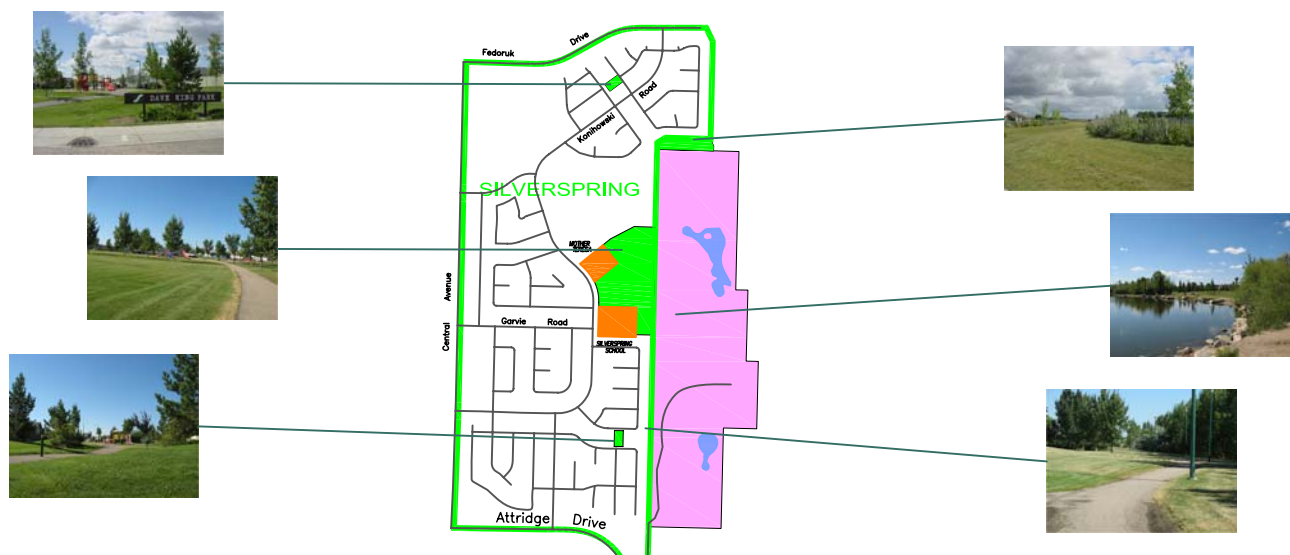

SILVERSPRING

BASIC INFORMATION		SPORTING FACILITIES						SEASONAL ACTIVITIES				PLAY			FITNESS		AMENITIES		
		BALL DIAMONDS	BASKETBALL	SKATEBOARD	SOCCER	TENNIS	VOLLEYBALL	POOLS		RINKS		PLAYGROUND	HORSESHOES	TOBOGGAN HILL	WALKING PATHS	SKI TRAILS			
PARK NAME	ADDRESS							SPRAY	SWIMMING	INDOOR	OUTDOOR							ADDITIONAL	SPECIAL FEATURES
Christine Morris	1203 Fairbrother Cres.																	Benches, Picnic	
Dave King	118 Bourgonie Cres.																	Benches, Picnic	
Forestry Farm Link	1903 Forest Drive																		
Forestry Farm South	Forest Drive	3																Parking Washrooms, Picnic, Bike Racks, BBQ, Drinking Fountain	Fishing Pond, Bandshell
Silverspring	710 Konihowski Road	2		2														Benches, Picnic, Bike Racks	
Silverspring Linear	346 Carr Cres																		

1. Groups wishing to use Sporting Facilities must advance book the location(s) required through City of Saskatoon, Leisure Service Branch, by calling 975-3366.
2. When booking any sports field, you will need to have the specific field number for the specific park requested. (i.e. Adelaide Park - ball diamond #16) Maps with field numbers are available by visiting http://www.saskatoon.ca/org/parks/park_locations/index.asp and clicking on the park that you are interested in.
3. For information on park amenities or maintenance, please call 975-3300.