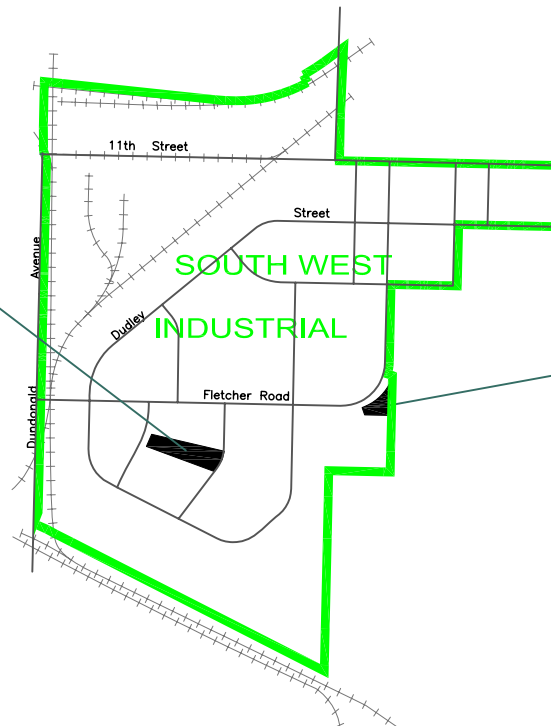

SOUTHWEST INDUSTRIAL

BASIC INFORMATION		SPORTING FACILITIES					SEASONAL ACTIVITIES				PLAY			FITNESS		AMENITIES		
		BALL DIAMONDS	BASKETBALL	SKATEBOARD	SOCCER	TENNIS	POOLS		RINKS		PLAYGROUND	HORSESHOES	TOBOGGAN HILL	WALKING PATHS	SKI TRAILS			
PARK NAME	ADDRESS						SPRAY	SWIMMING	INDOOR	OUTDOOR							ADDITIONAL	SPECIAL FEATURES
SED Industrial #1	131 Jonathan Avenue																	
SED Industrial #3	1330 Fletcher Road																	

SED Industrial #1

SED Industrial #3

1. Groups wishing to use Sporting Facilities must advance book the location(s) required through City of Saskatoon, Leisure Service Branch, by calling 975-3366.
2. When booking any sports field, you will need to have the specific field number for the specific park requested. (i.e. Adelaide Park - ball diamond #16) Maps with field numbers are available by visiting http://www.saskatoon.ca/org/parks/park_locations/index.asp and clicking on the park that you are interested in.
3. For information on park amenities or maintenance, please call 975-3300.