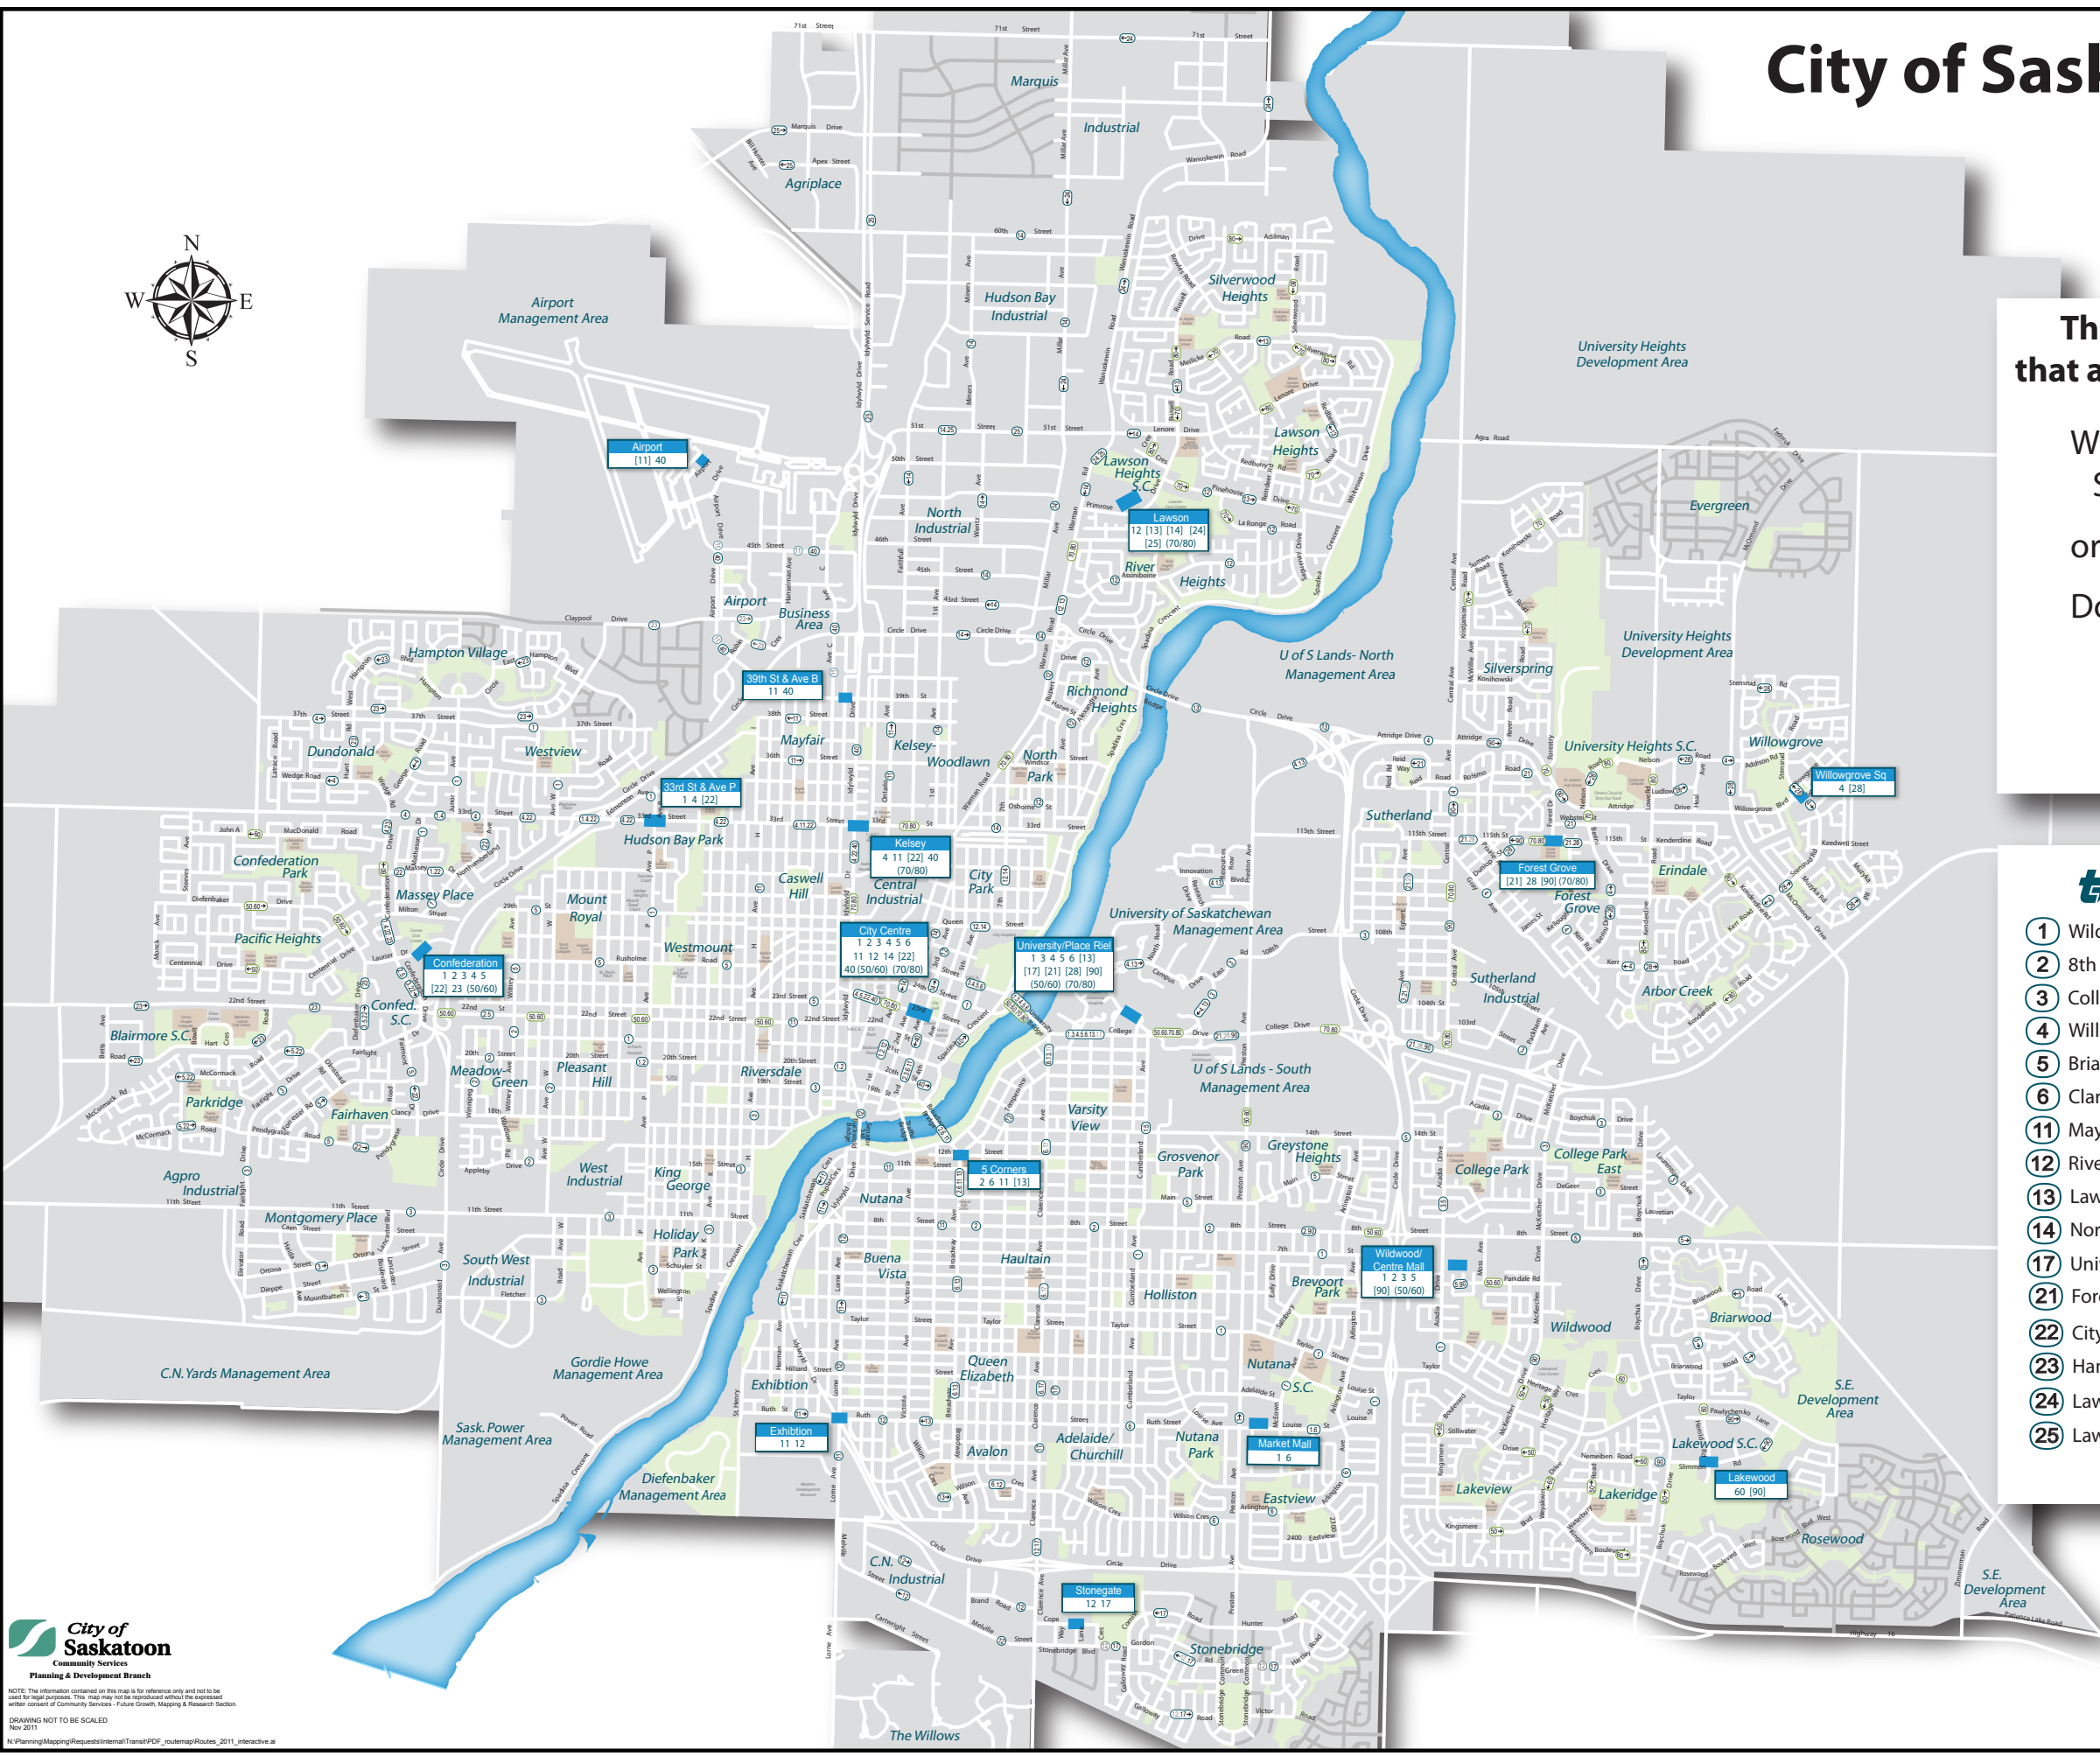

City of Saskatoon Transit Map

Effective October 17, 2011

This Transit Map is an interactive PDF that allows you to view Routes individually!

When viewing Online:
 Select the "Layer" icon at the far left
 or
 Download pdf and select:
 >View
 >Navigation Panels
 >Layers

- ① Wildwood/Westview
- ② 8th Street/Meadowgreen
- ③ College Park/Riversdale
- ④ Willowgrove Sq/Dundonald
- ⑤ Briarwood/Fairhaven
- ⑥ Clarence/Broadway
- ⑪ Mayfair/Exhibition
- ⑫ River Heights/Stonebridge
- ⑬ Lawson Heights/Exhibition
- ⑭ North Industrial/City Centre
- ⑰ University/Stonebridge
- ⑳ Forest Grove/University
- ㉑ City Centre/McCormack
- ㉒ Hampton Village/Blairmore
- ㉔ Lawson/71st Street
- ㉕ Lawson/Credit Union Centre
- ㉘ Willowgrove Sq/Forest Gr/University
- ㉚ Airport/Downtown
- ㉜ Lakewood/Sutherland

- ⑤① Lakeview/Pacific Heights
- ⑥① Lakeridge/Confederation
- ⑦① Silverspring/Lawson Heights
- ⑧① Kenderdine/Silverwood

- DART Branch Route
- Local Service Route
- Peak or Non-Peak Route
- Evenings/Weekends/Holidays
- Limited Service Route

Please refer to individual route schedules for details