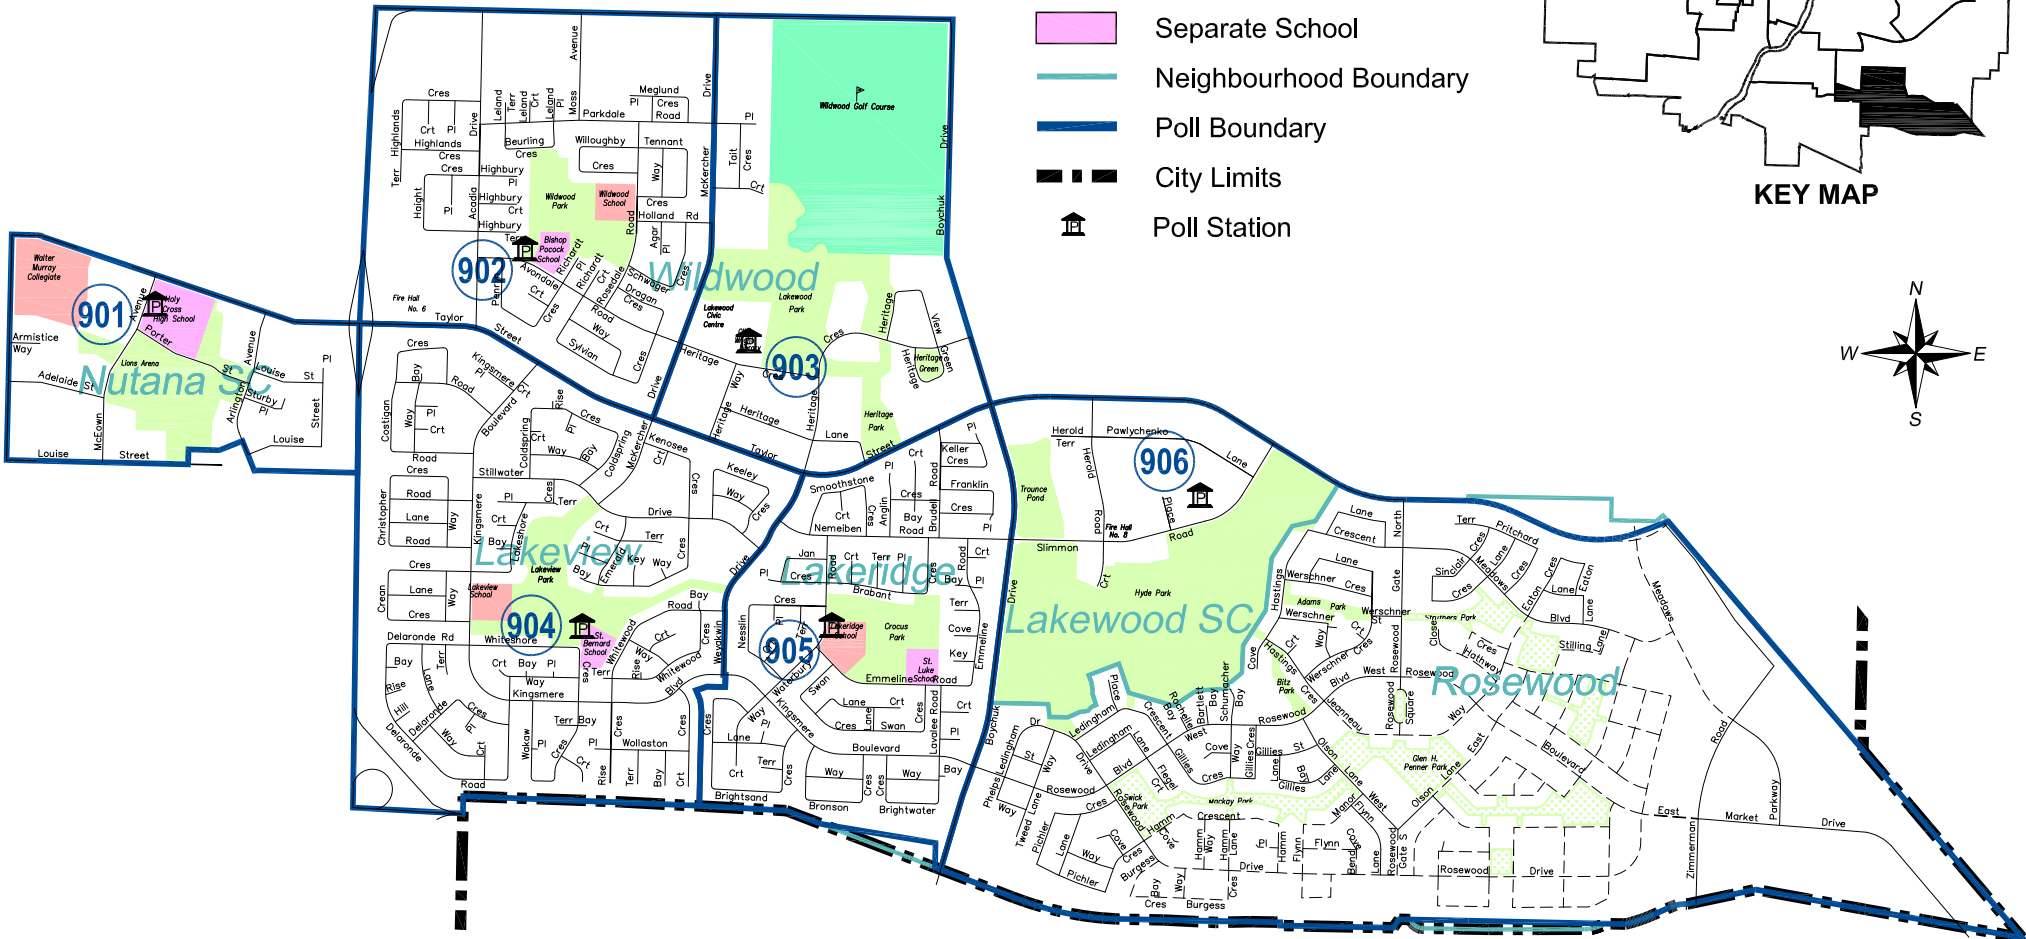

Ward 9

LEGEND

-  Parks
-  Golf Course
-  Public School
-  Separate School
-  Neighbourhood Boundary
-  Poll Boundary
-  City Limits
-  Poll Station

KEY MAP

POLL	POLLING PLACE	ADDRESS
901	Holy Cross High School	2115 McEown Avenue
902	Bishop Pocock School	227 Avondale Road
903	Cliff Wright Library Auditorium	1635 McKercher Drive
904	St. Bernard School	203 Whiteshore Crescent
905	Lakeridge School	305 Waterbury Road
906	Elim Church	419 Slimmon Road