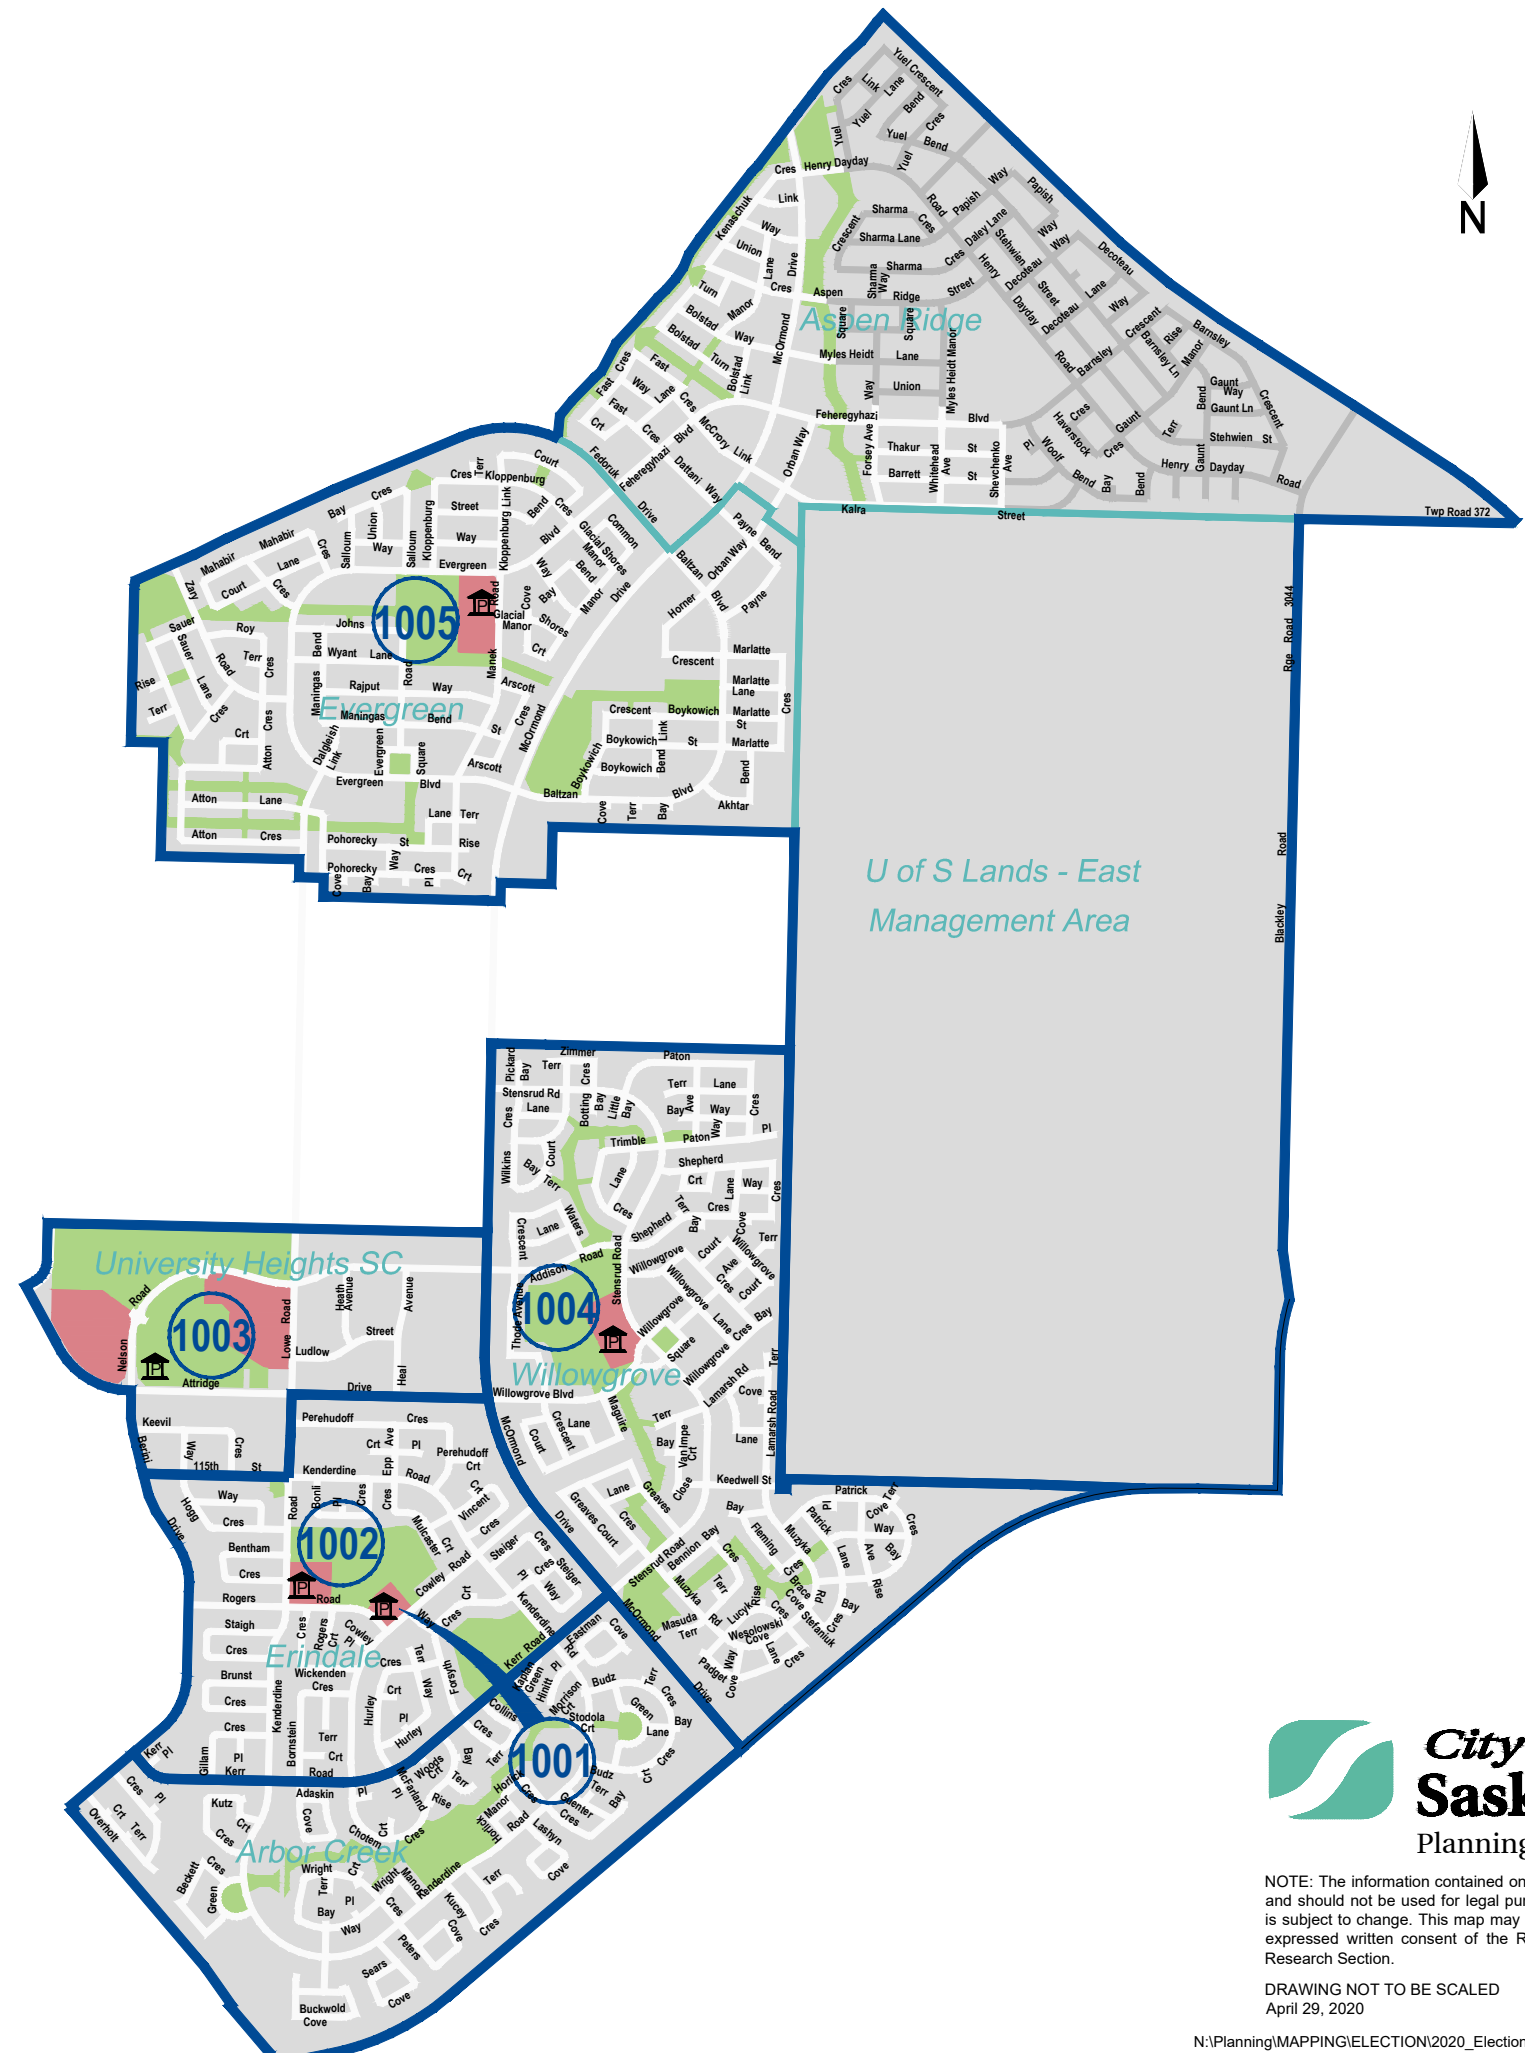

Ward 10

WARD LOCATION

-  Parks
-  Schools
-  Neighbourhood Boundary
-  Poll Boundary
-  Poll Station

Poll Number	Poll Location	Poll Address
1001	Father Robinson School	530 Rogers Rd
1002	Dr John G Egnatoff School	225 Kenderdine Rd
1003	Alice Turner Library	110 Nelson Rd
1004	Willowgrove School	805 Stensrud Rd
1005	Sylvia Fedoruk School	628 Manek Rd