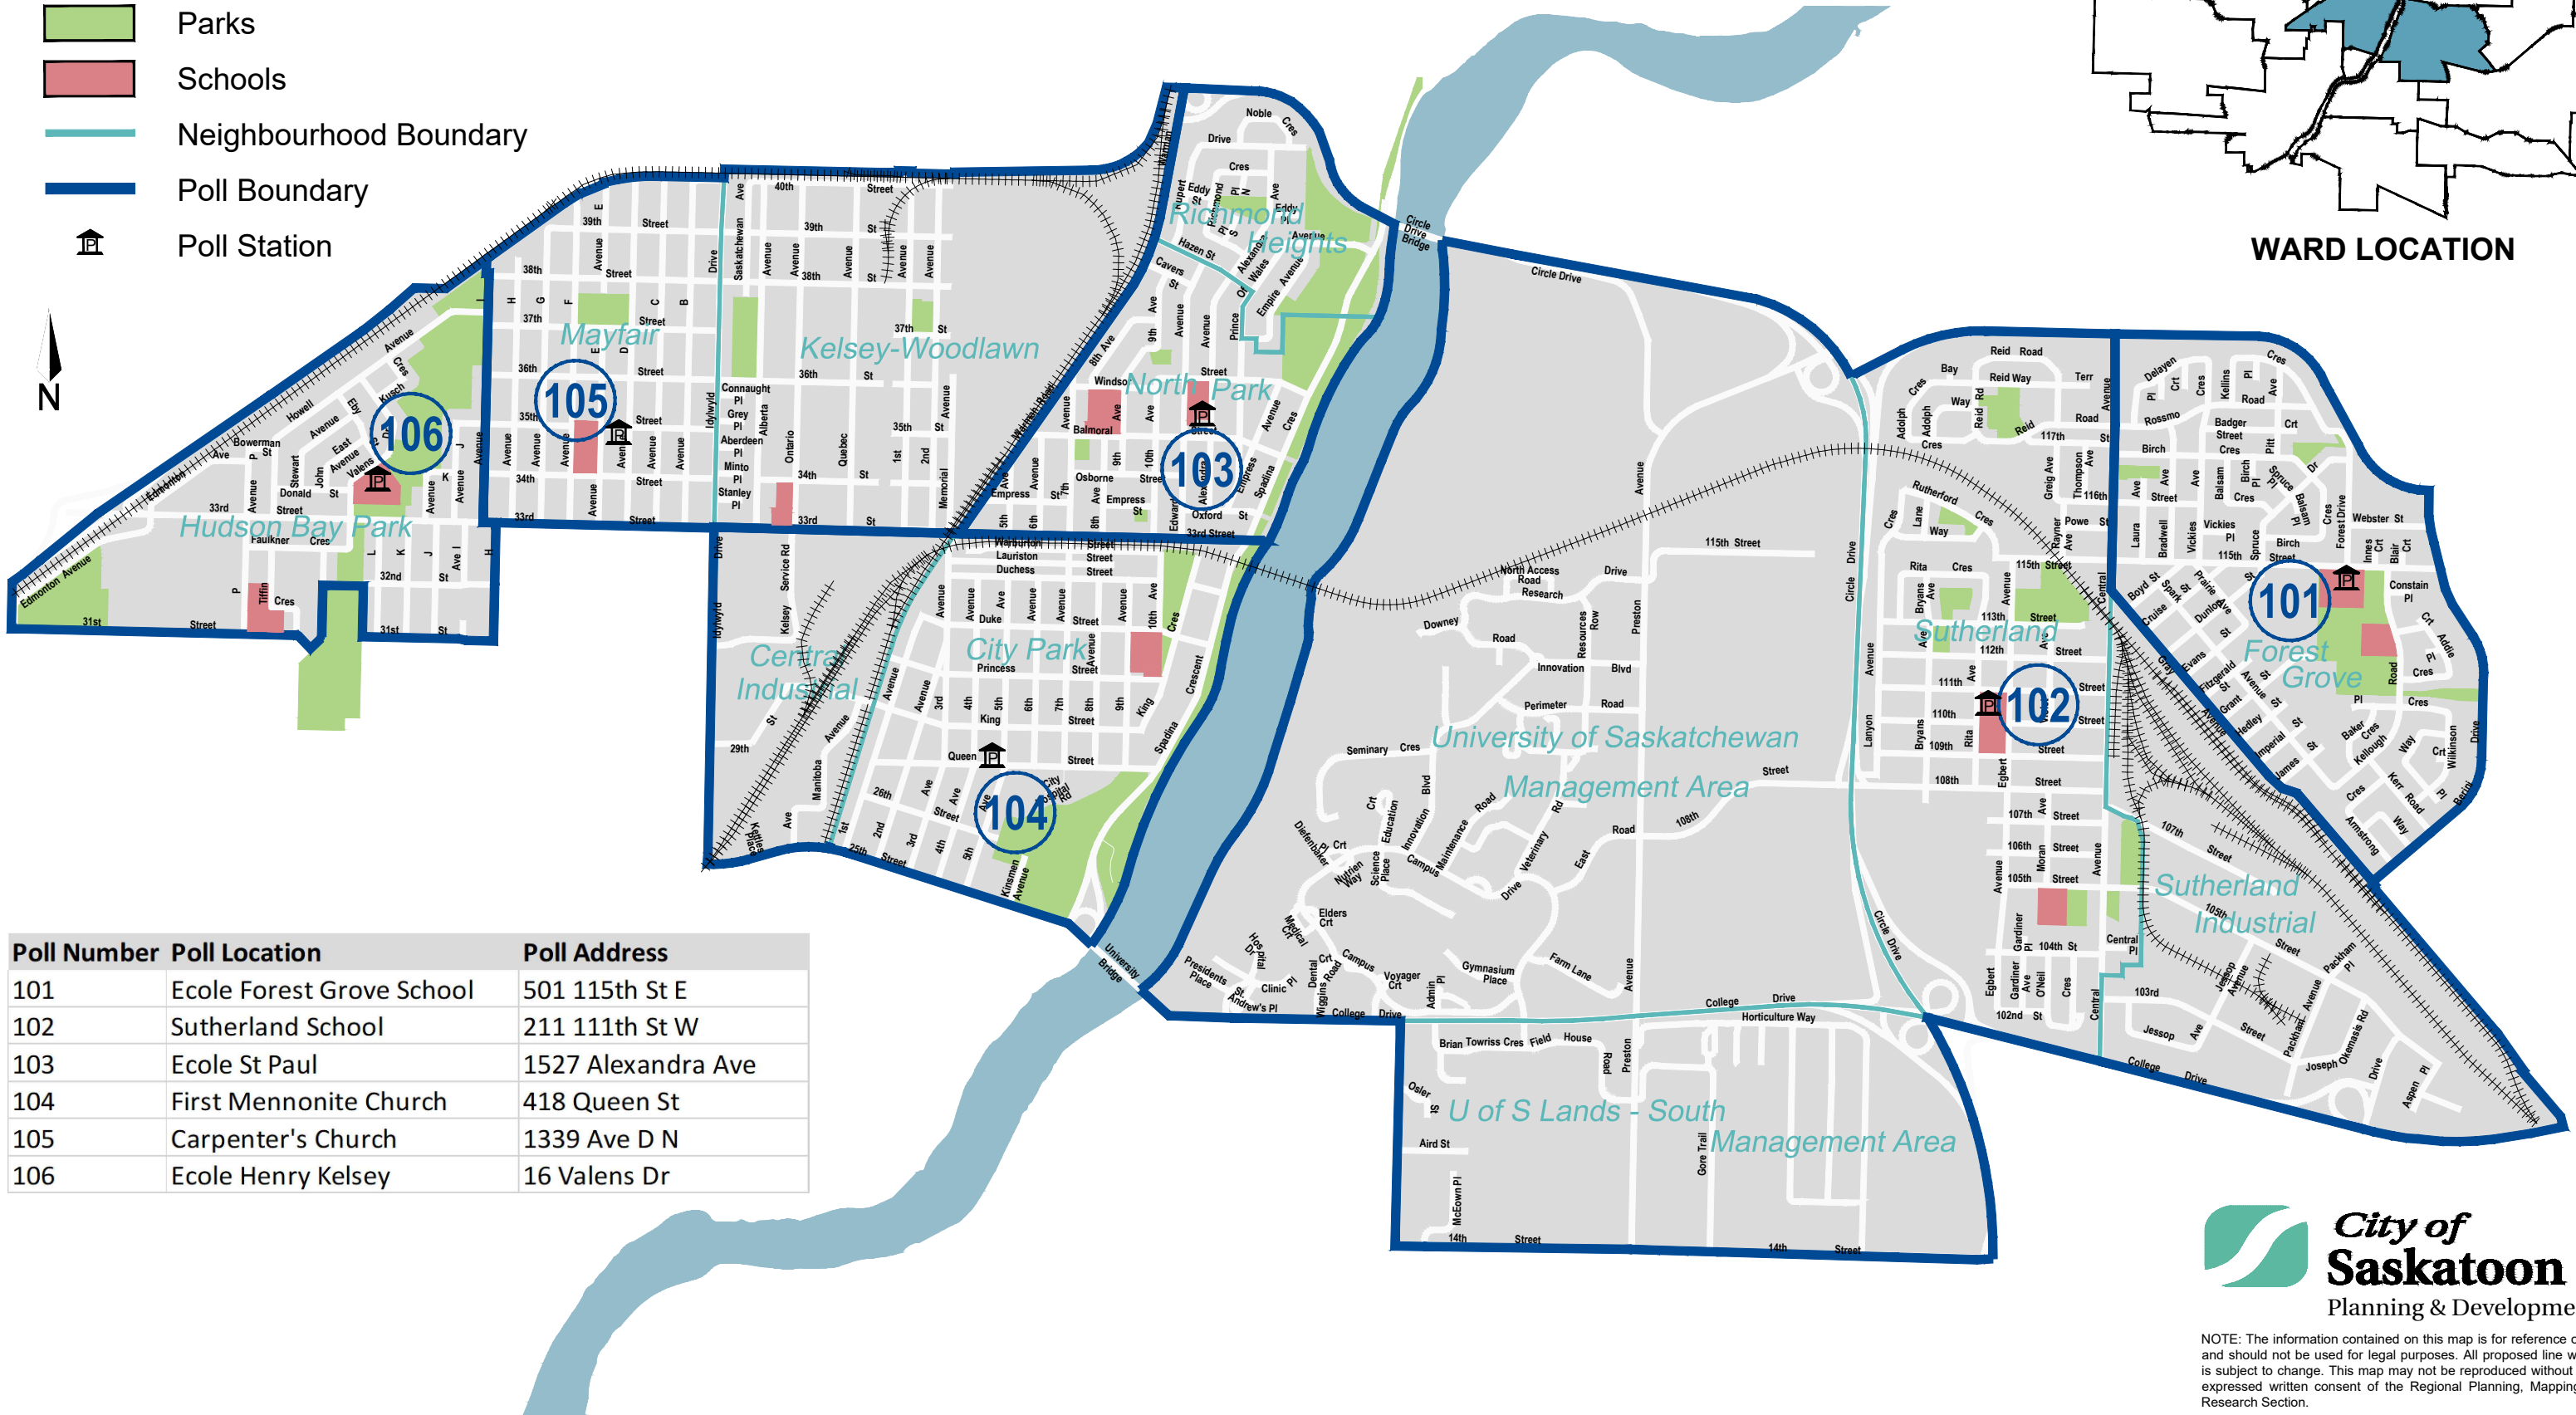

Ward 1

-  Parks
-  Schools
-  Neighbourhood Boundary
-  Poll Boundary
-  Poll Station

WARD LOCATION

Poll Number	Poll Location	Poll Address
101	Ecole Forest Grove School	501 115th St E
102	Sutherland School	211 111th St W
103	Ecole St Paul	1527 Alexandra Ave
104	First Mennonite Church	418 Queen St
105	Carpenter's Church	1339 Ave D N
106	Ecole Henry Kelsey	16 Valens Dr

NOTE: The information contained on this map is for reference only and should not be used for legal purposes. All proposed line work is subject to change. This map may not be reproduced without the expressed written consent of the Regional Planning, Mapping & Research Section.

DRAWING NOT TO BE SCALED
 April 27, 2020
 N:\Planning\MAPPING\ELECTION\2020_Election\Ward_Maps\Ward1_2020.dwg