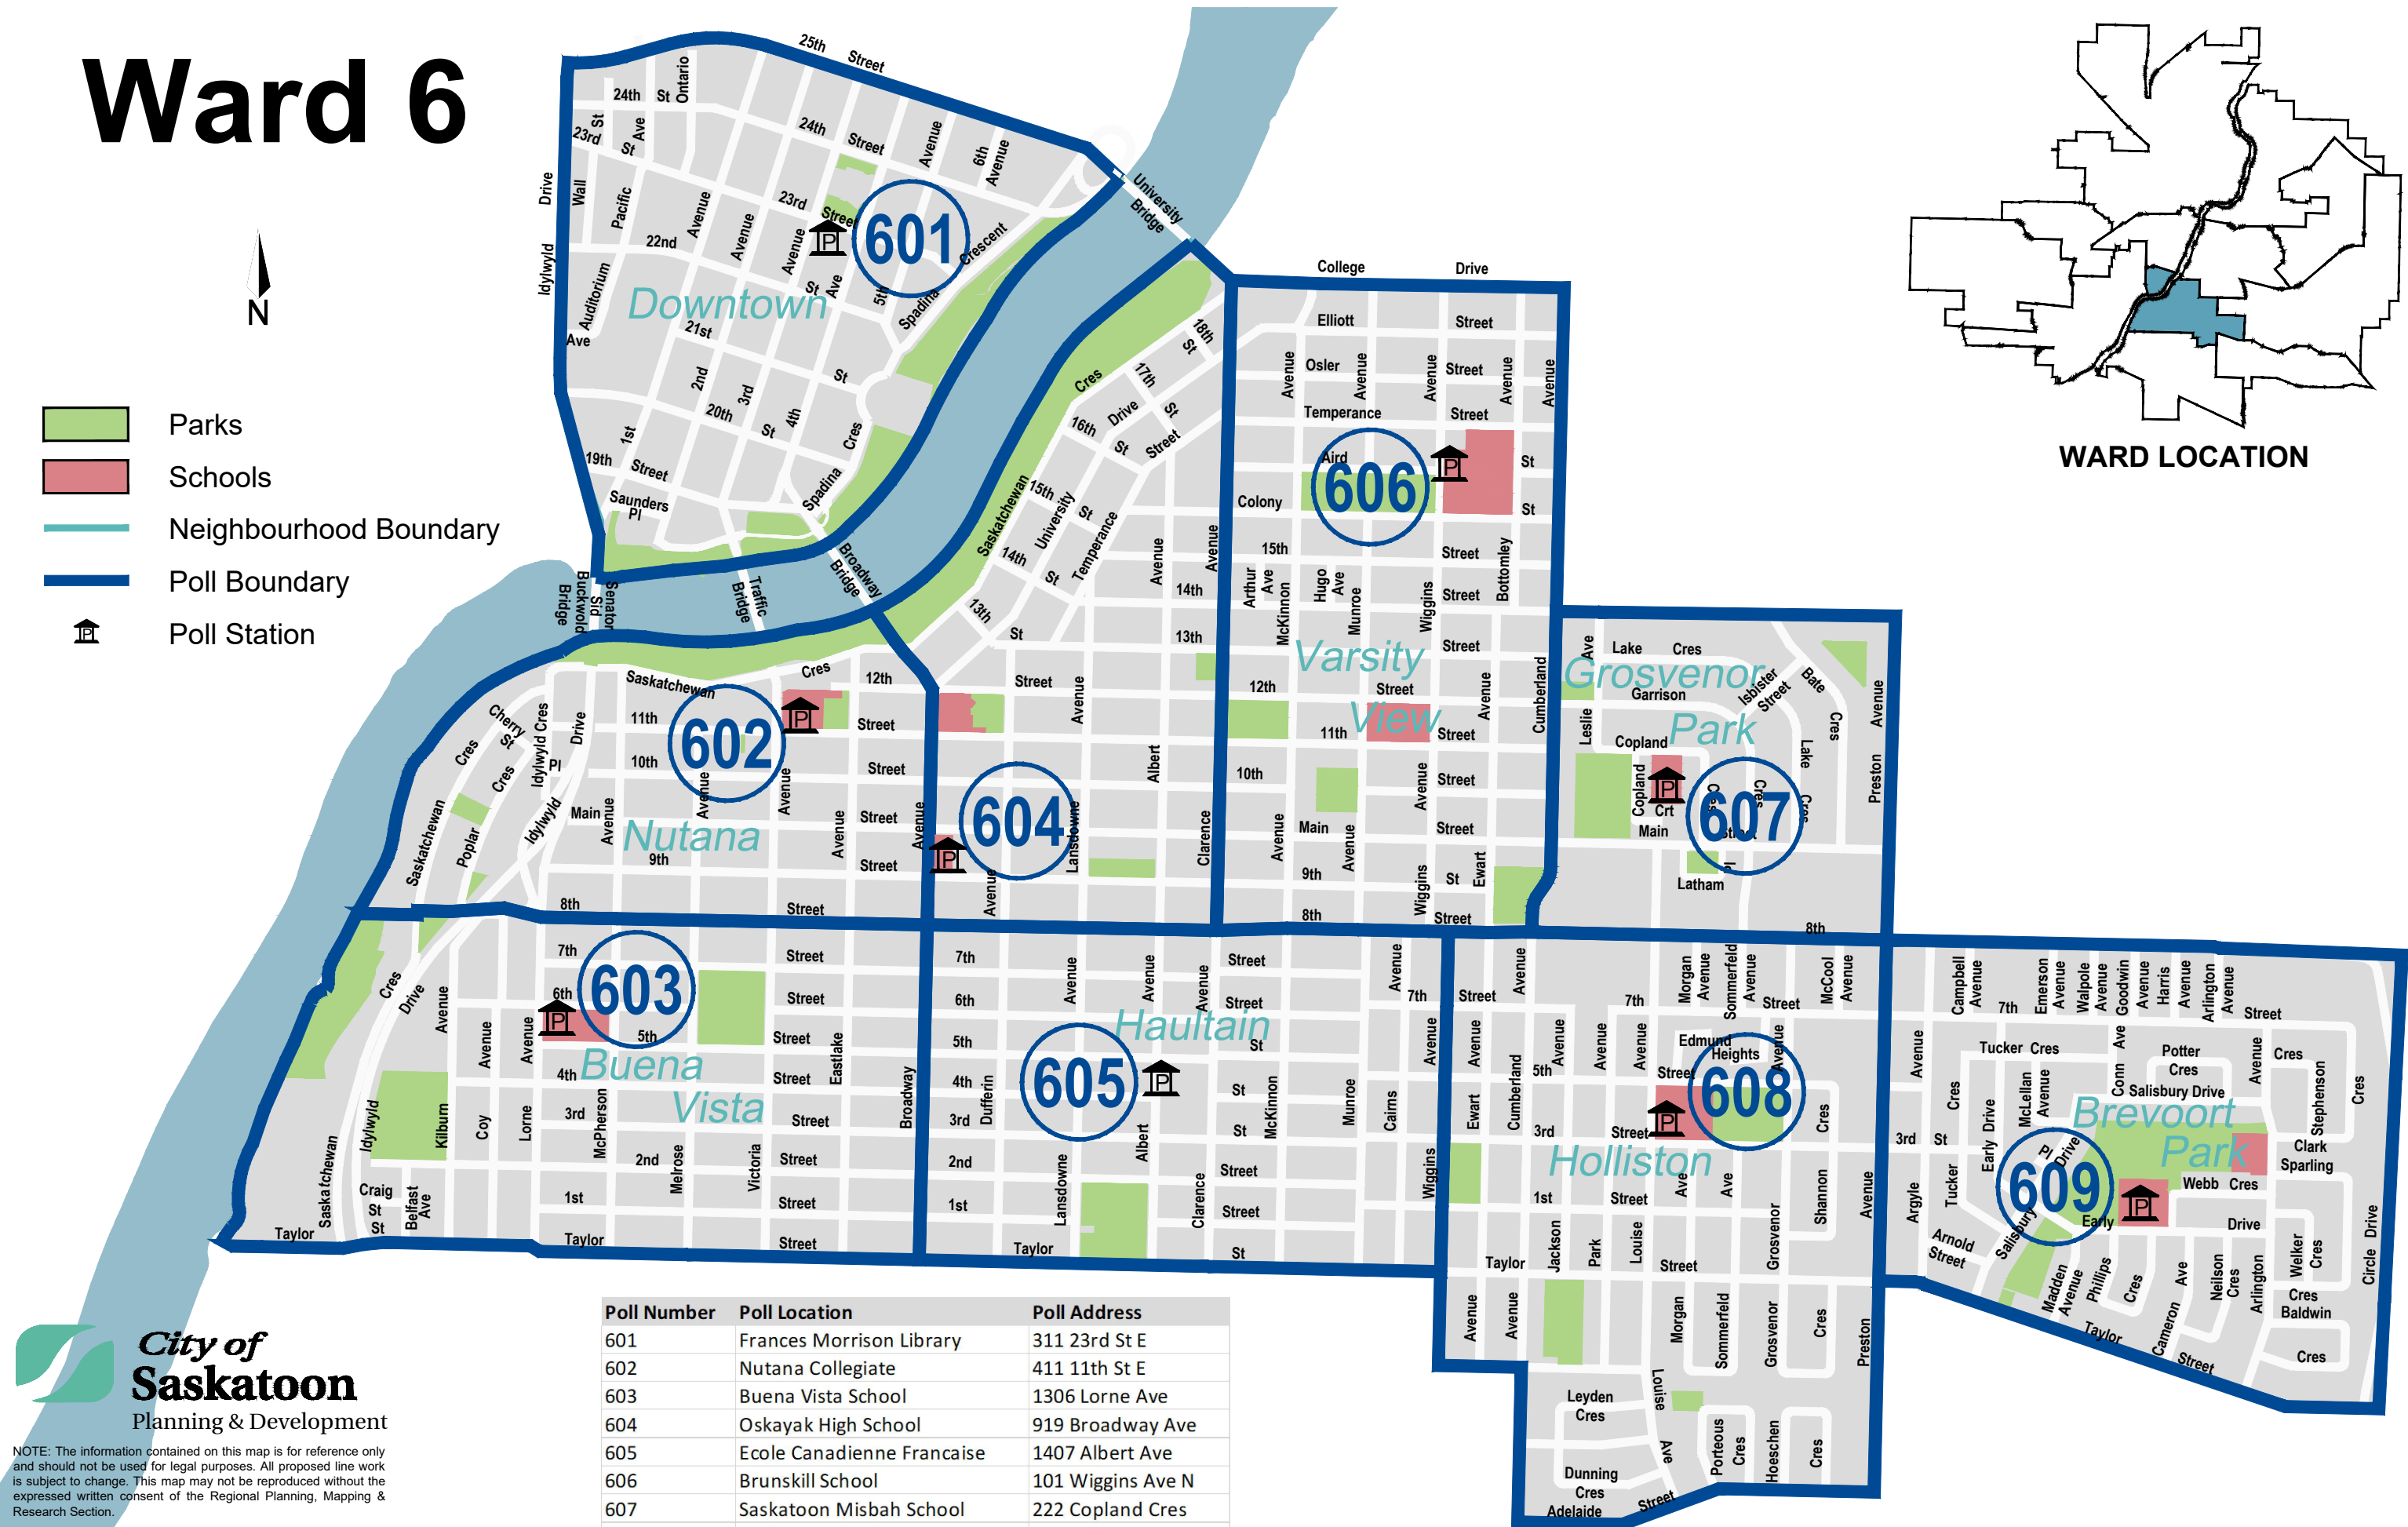

# Ward 6

-  Parks
-  Schools
-  Neighbourhood Boundary
-  Poll Boundary
-  Poll Station

WARD LOCATION

Poll Number	Poll Location	Poll Address
601	Frances Morrison Library	311 23rd St E
602	Nutana Collegiate	411 11th St E
603	Buena Vista School	1306 Lorne Ave
604	Oskayak High School	919 Broadway Ave
605	Ecole Canadienne Francaise	1407 Albert Ave
606	Brunskill School	101 Wiggins Ave N
607	Saskatoon Misbah School	222 Copland Cres
608	Holliston School	1511 Louise Ave
609	Brevoort Park School	2809 Early Dr