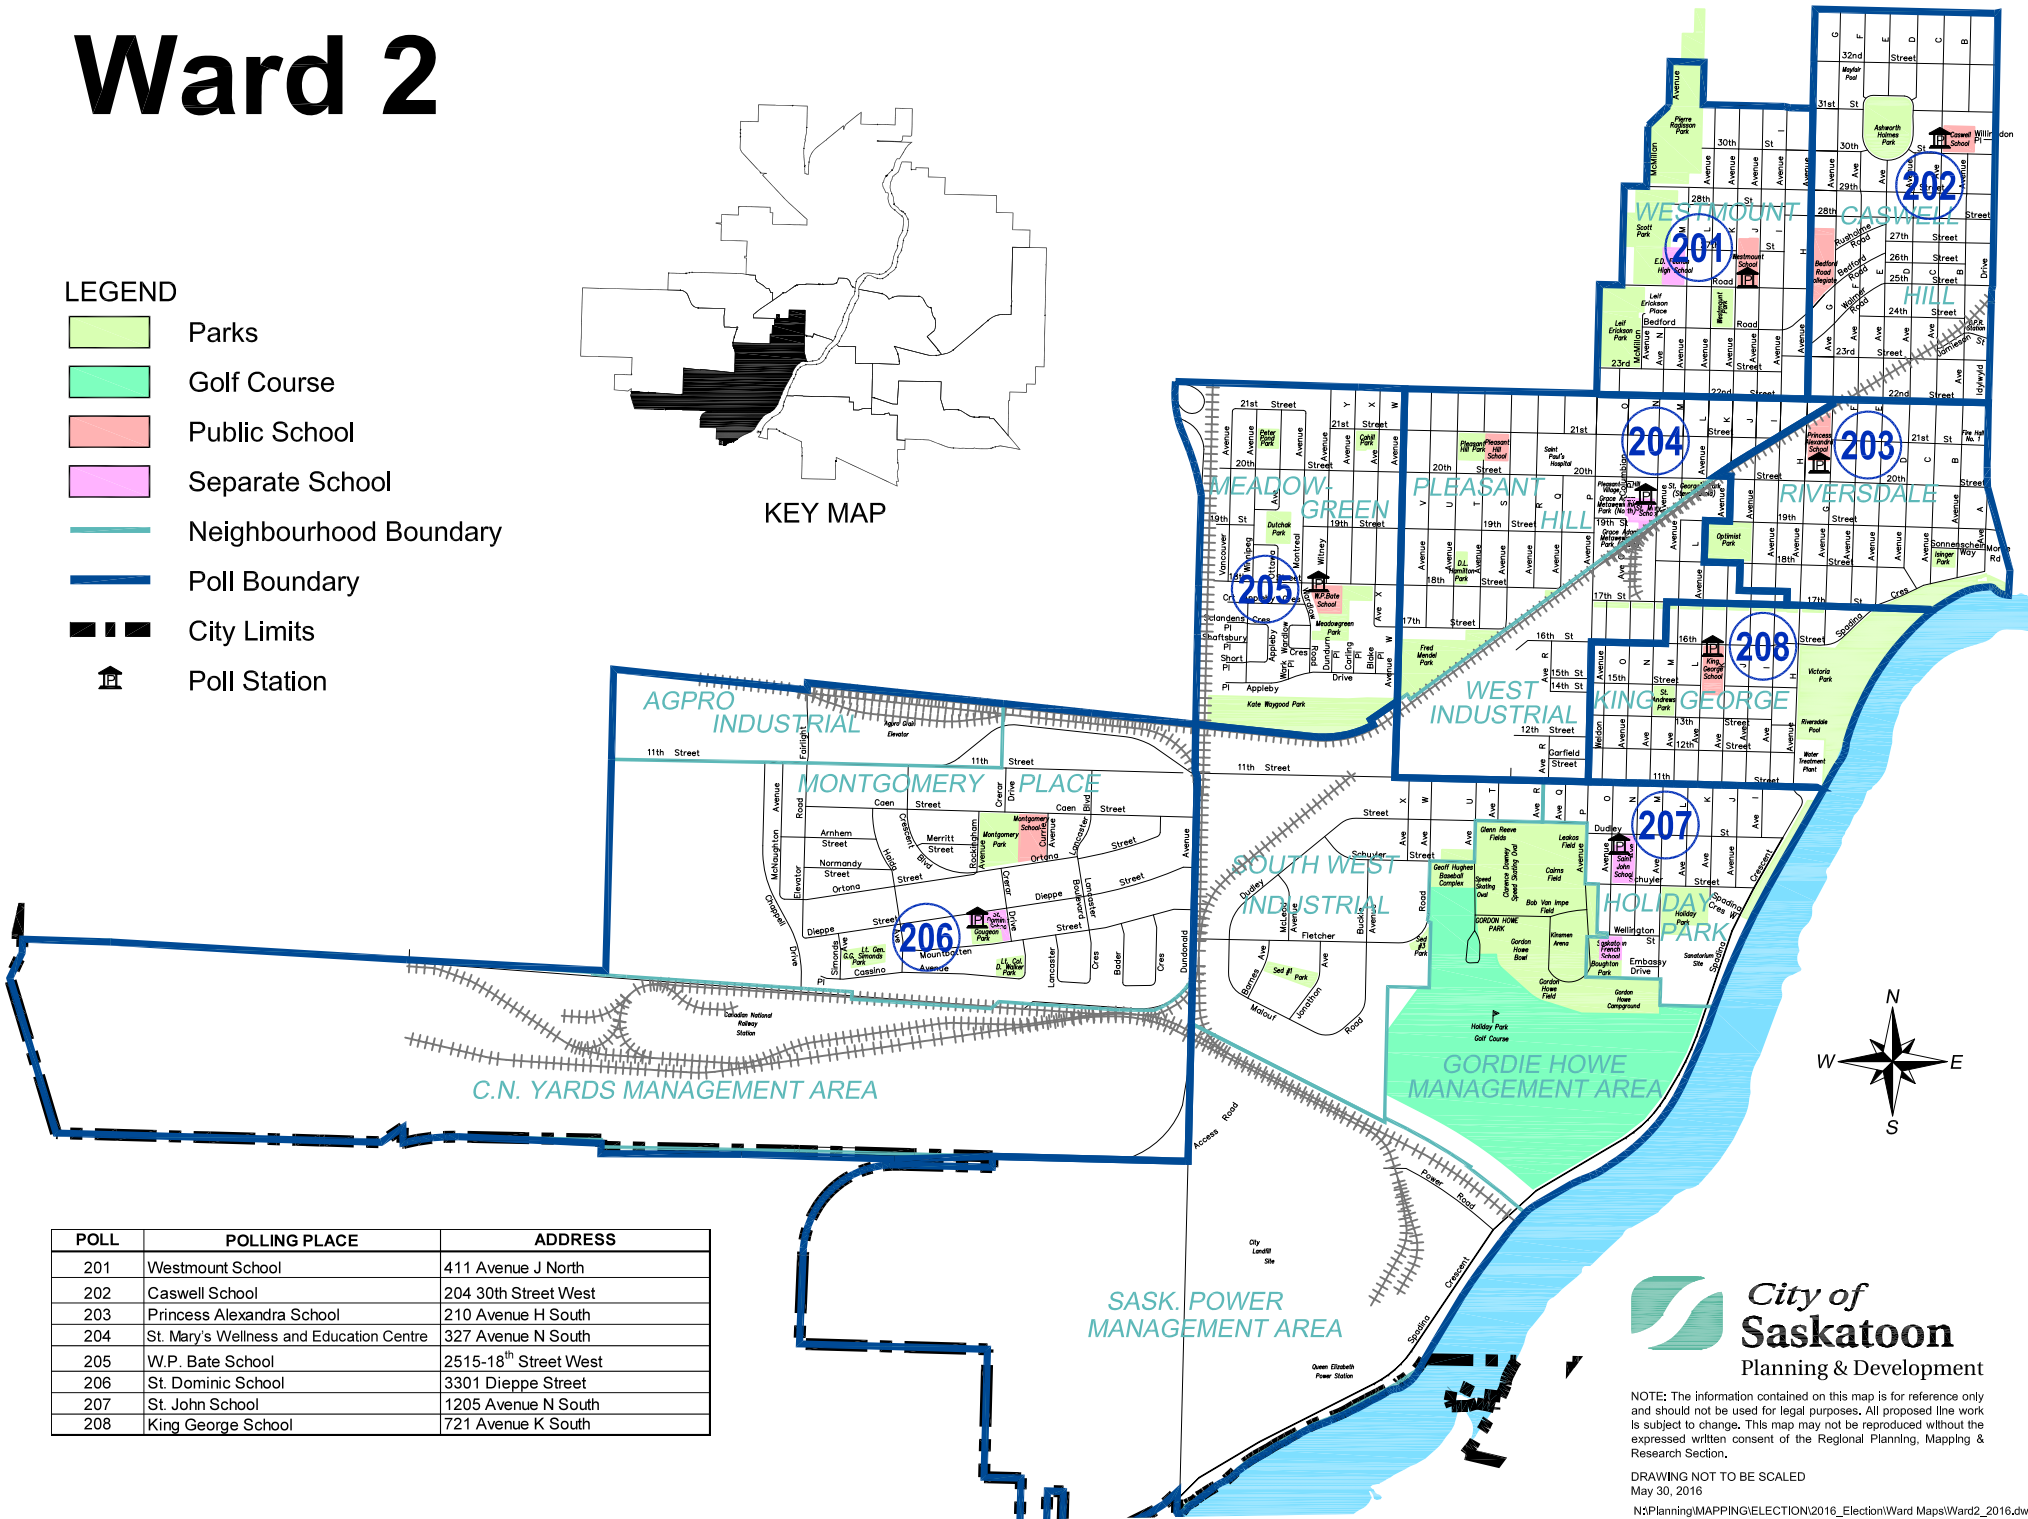

POLL	POLLING PLACE	ADDRESS
201	Westmount School	411 Avenue J North
202	Caswell School	204 30th Street West
203	Princess Alexandra School	210 Avenue H South
204	St. Mary's Wellness and Education Centre	327 Avenue N South
205	W.P. Bate School	2515-18th Street West
206	St. Dominic School	3301 Dieppe Street
207	St. John School	1205 Avenue N South
208	King George School	721 Avenue K South

City of Saskatoon
Planning & Development

DRAWING NOT TO BE SCALED
May 30, 2016