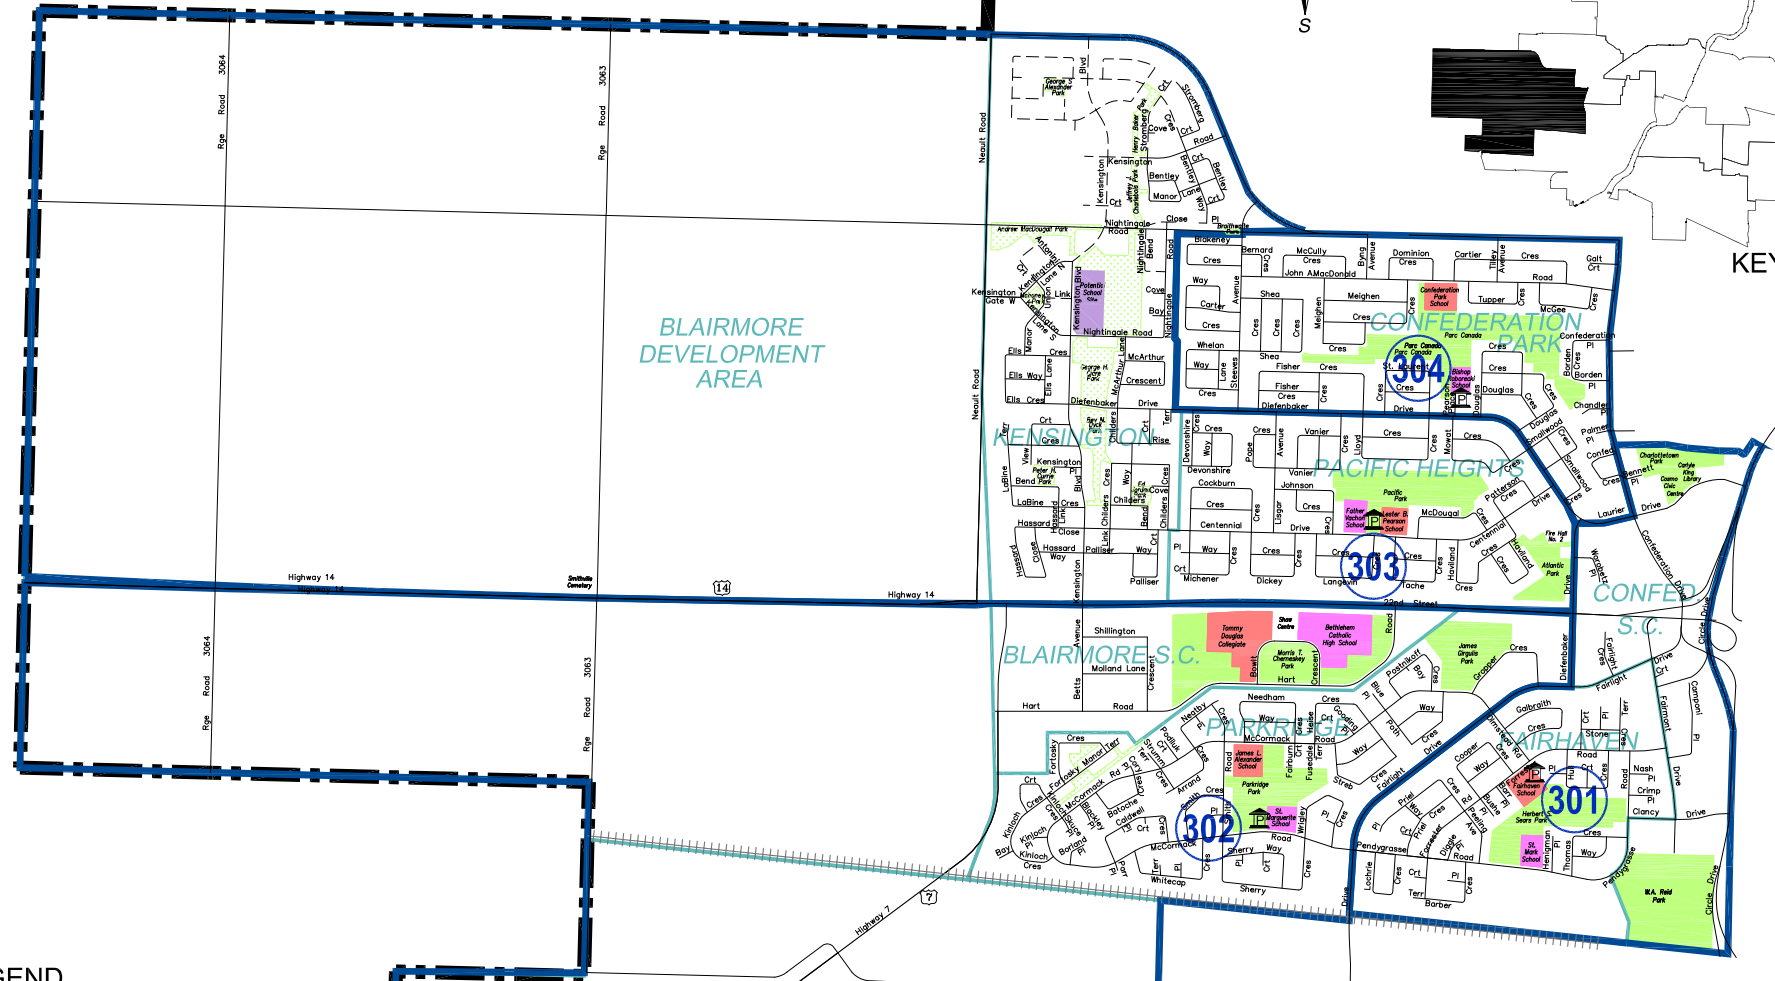

LEGEND

- Parks
- Public School
- Separate School
- Neighbourhood Boundary
- Poll Boundary
- City Limits
- Poll Station

POLL	POLLING PLACE	ADDRESS
301	Fairhaven School	495 Forrester Road
302	St. Marguerite School	1235 McCormack Road
303	Father Vachon School	3722 Centennial Drive
304	Bishop Roborecki School	24 Pearson Place

City of Saskatoon
Planning & Development

DRAWING NOT TO BE SCALED
May 30, 2016

N:\Planning\MAPPING\ELECTION\2016_Election\Ward Maps\Ward3_2016.dwg