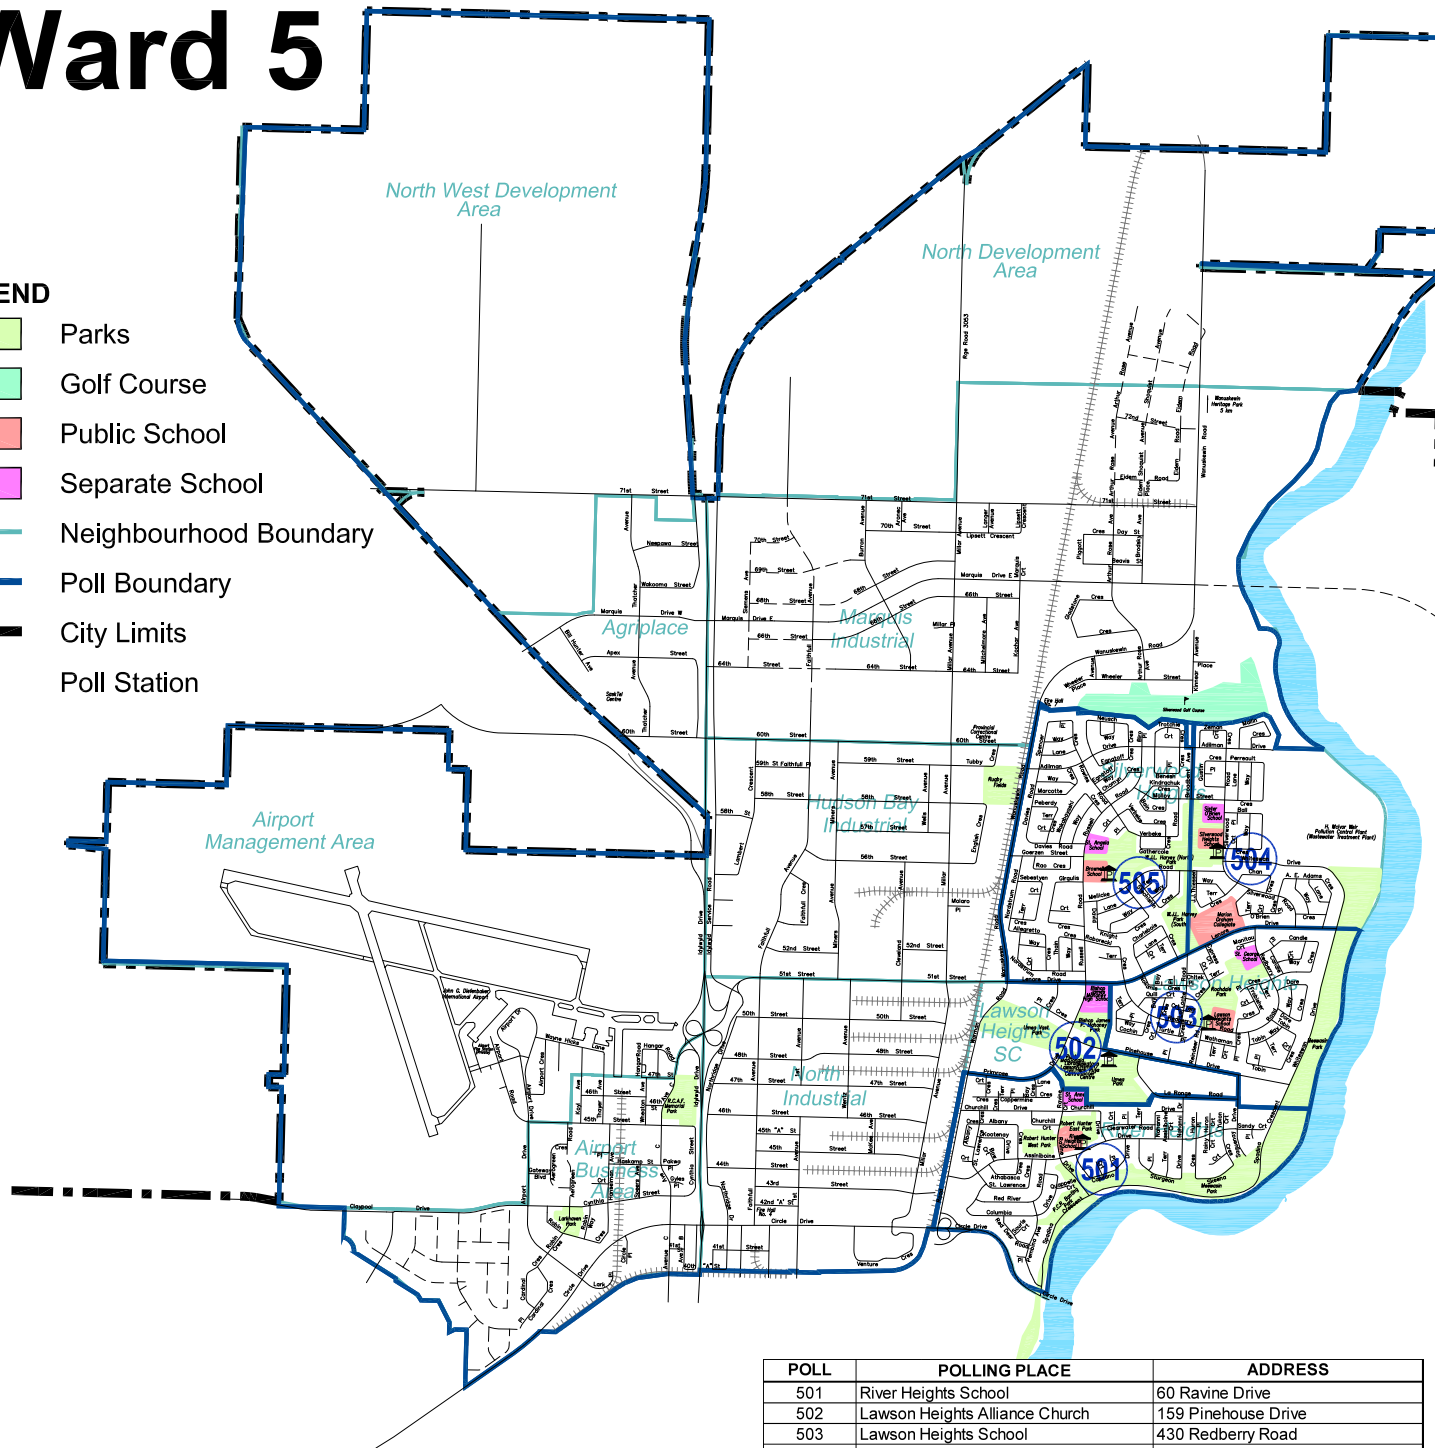

Ward 5

LEGEND

- Parks
- Golf Course
- Public School
- Separate School
- Neighbourhood Boundary
- Poll Boundary
- City Limits
- ⌚ Poll Station

KEY MAP

POLL	POLLING PLACE	ADDRESS
501	River Heights School	60 Ravine Drive
502	Lawson Heights Alliance Church	159 Pinehouse Drive
503	Lawson Heights School	430 Redberry Road
504	Silverwood Heights School	403 Silverwood Road
505	Brownell School	247 Russell Road

City of Saskatoon
Planning & Development

DRAWING NOT TO BE SCALED
August 12, 2016