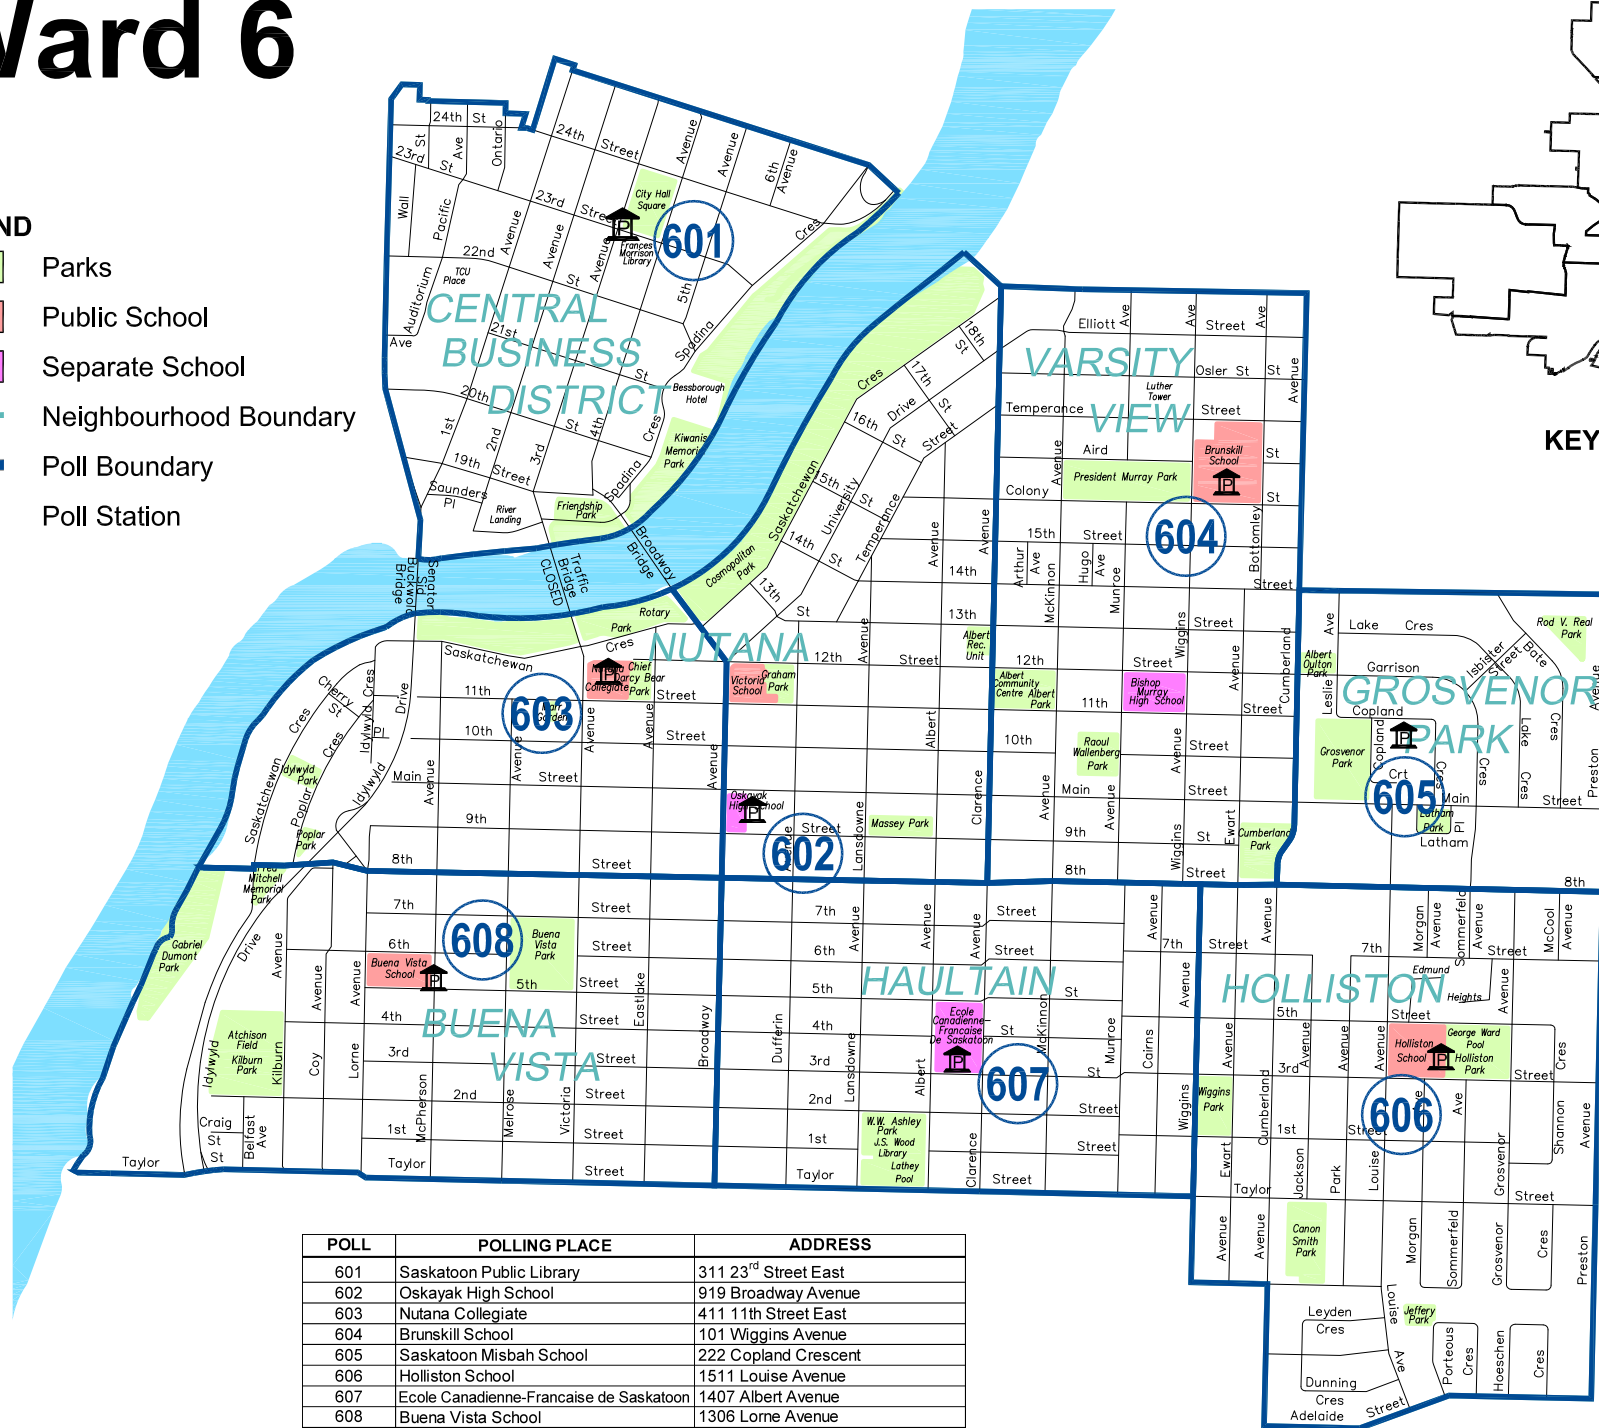

Ward 6

LEGEND

- Parks
- Public School
- Separate School
- Neighbourhood Boundary
- Poll Boundary
- ⌚ Poll Station

POLL	POLLING PLACE	ADDRESS
601	Saskatoon Public Library	311 23rd Street East
602	Oskayak High School	919 Broadway Avenue
603	Nutana Collegiate	411 11th Street East
604	Brunskill School	101 Wiggins Avenue
605	Saskatoon Misbah School	222 Copland Crescent
606	Holliston School	1511 Louise Avenue
607	Ecole Canadienne-Francaise de Saskatoon	1407 Albert Avenue
608	Buena Vista School	1306 Lorne Avenue

City of Saskatoon
Community Services
Planning & Development Branch