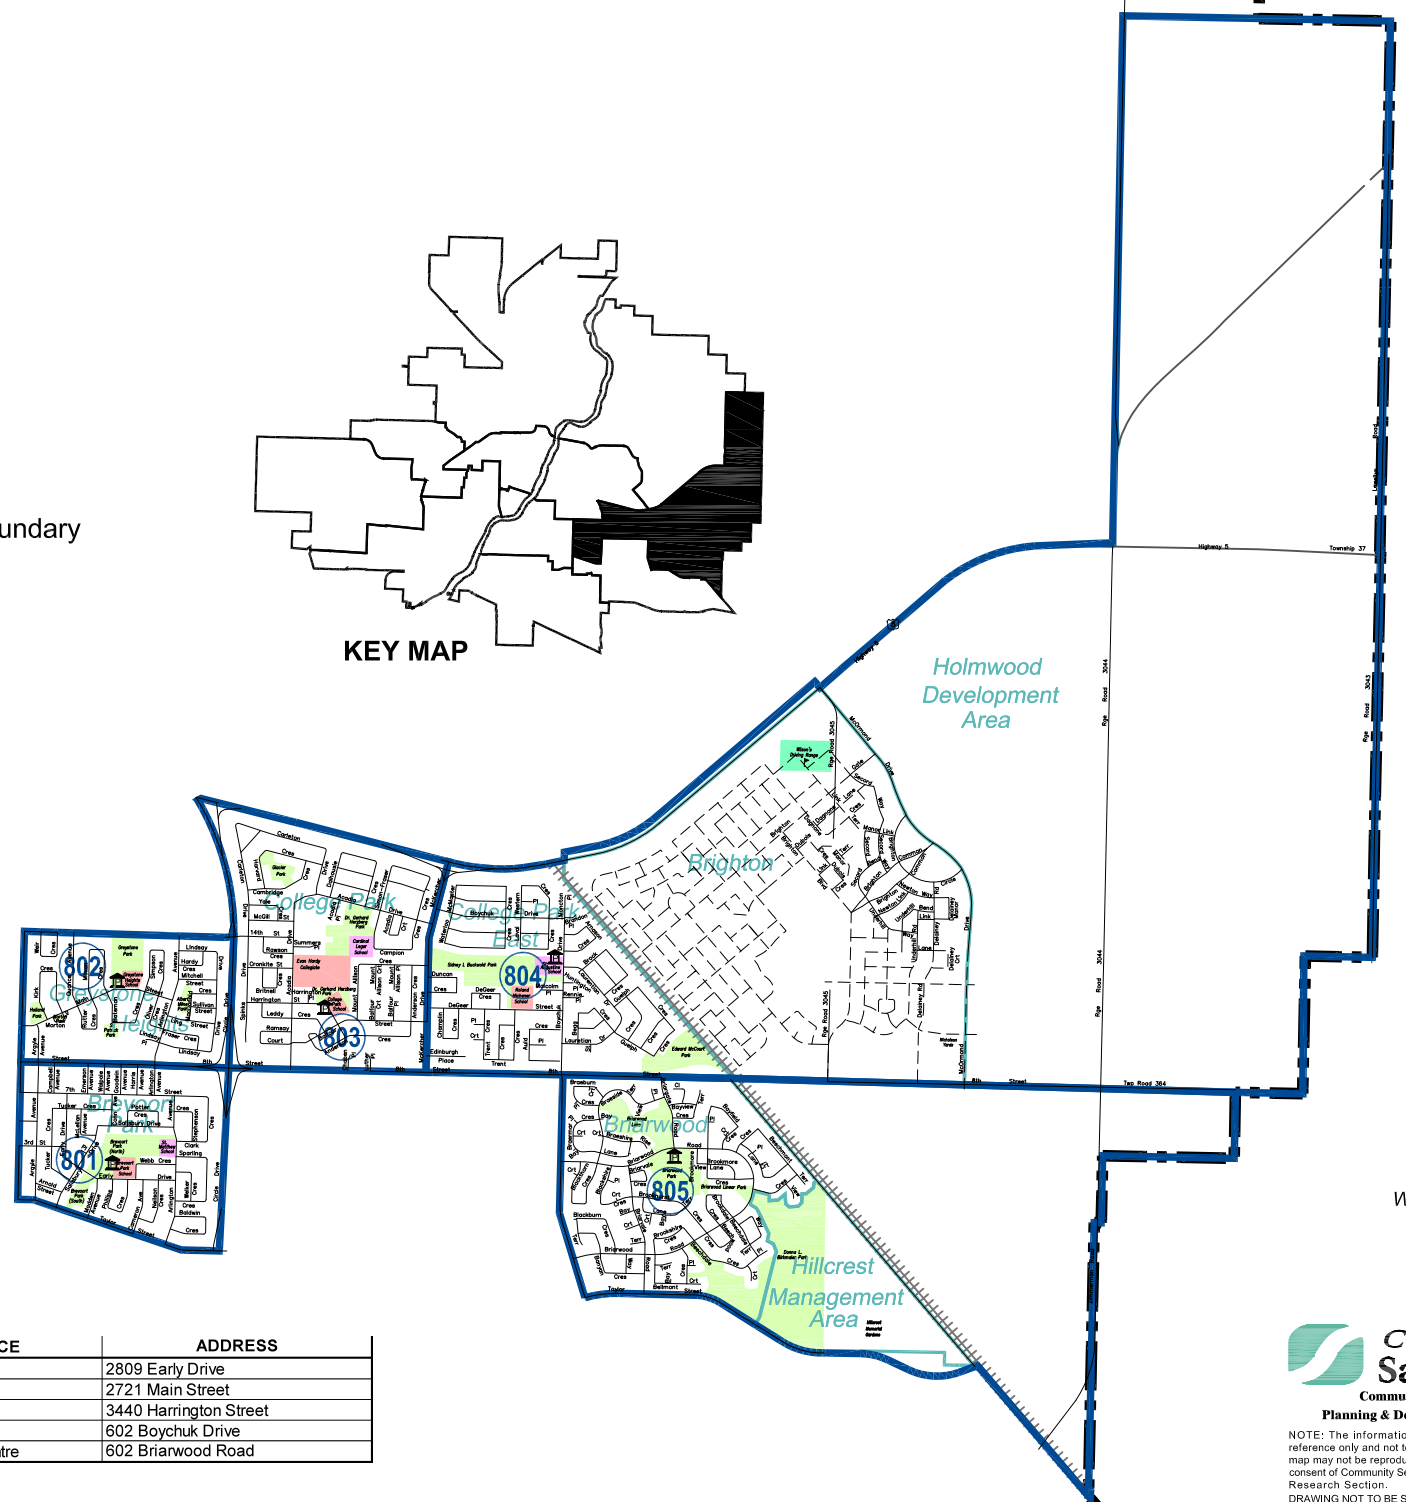

Ward 8

LEGEND

- Parks
- Golf Course
- Public School
- Separate School
- Neighbourhood Boundary
- Poll Boundary
- City Limits
- ⌚ Poll Station

POLL	POLLING PLACE	ADDRESS
801	Brevort Park School	2809 Early Drive
802	Greystone Heights School	2721 Main Street
803	College Park School	3440 Harrington Street
804	St. Augustine School	602 Boychuk Drive
805	Briarwood Community Centre	602 Briarwood Road