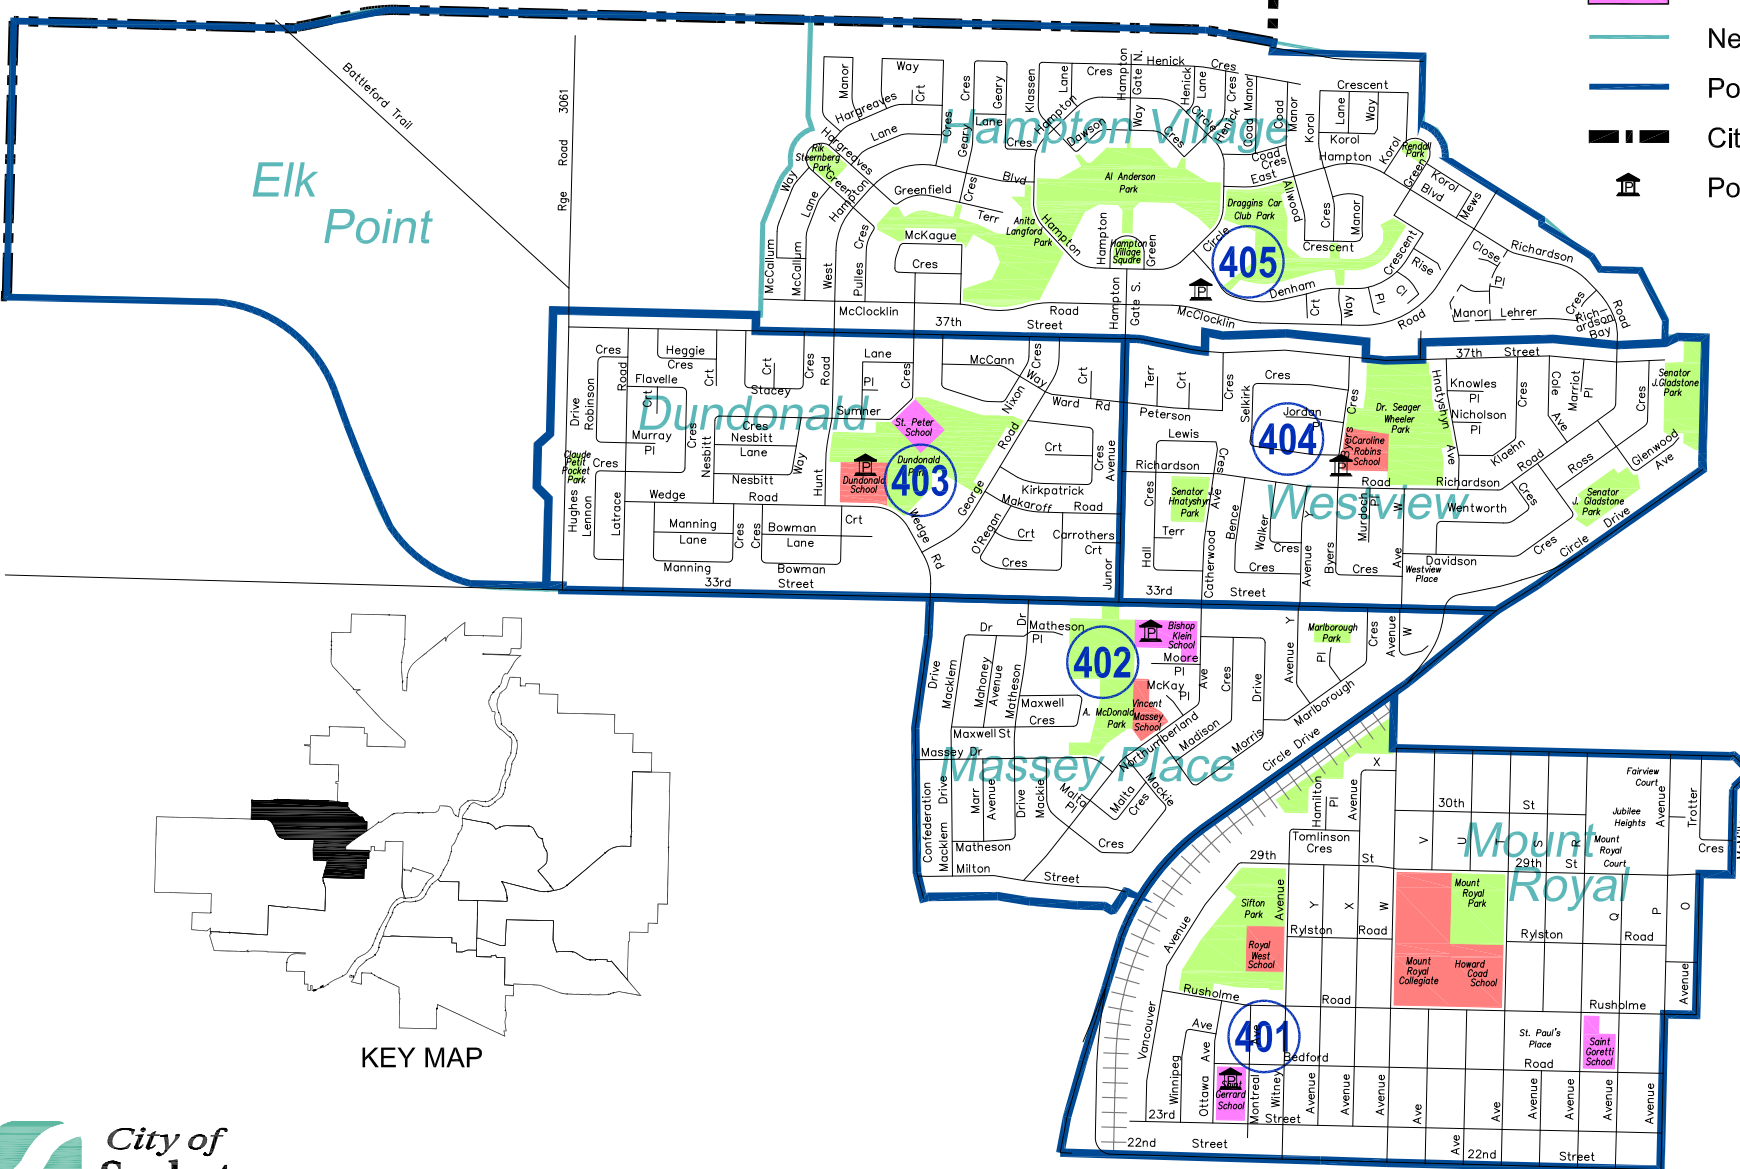

Ward 4

LEGEND

-  Parks
-  Public School
-  Separate School
-  Neighbourhood Boundary
-  Poll Boundary
-  City Limits
-  Poll Station

KEY MAP

POLL	POLLING PLACE	ADDRESS
401	St. Gerard School	205 Montreal Avenue North
402	Bishop Klein School	1121 Northumberland Avenue
403	Dundonald School	162 Wedge Road
404	Caroline Robins School	1410 Byers Crescent
405	Hampton Free Methodist Church	2930 McClocklin Road