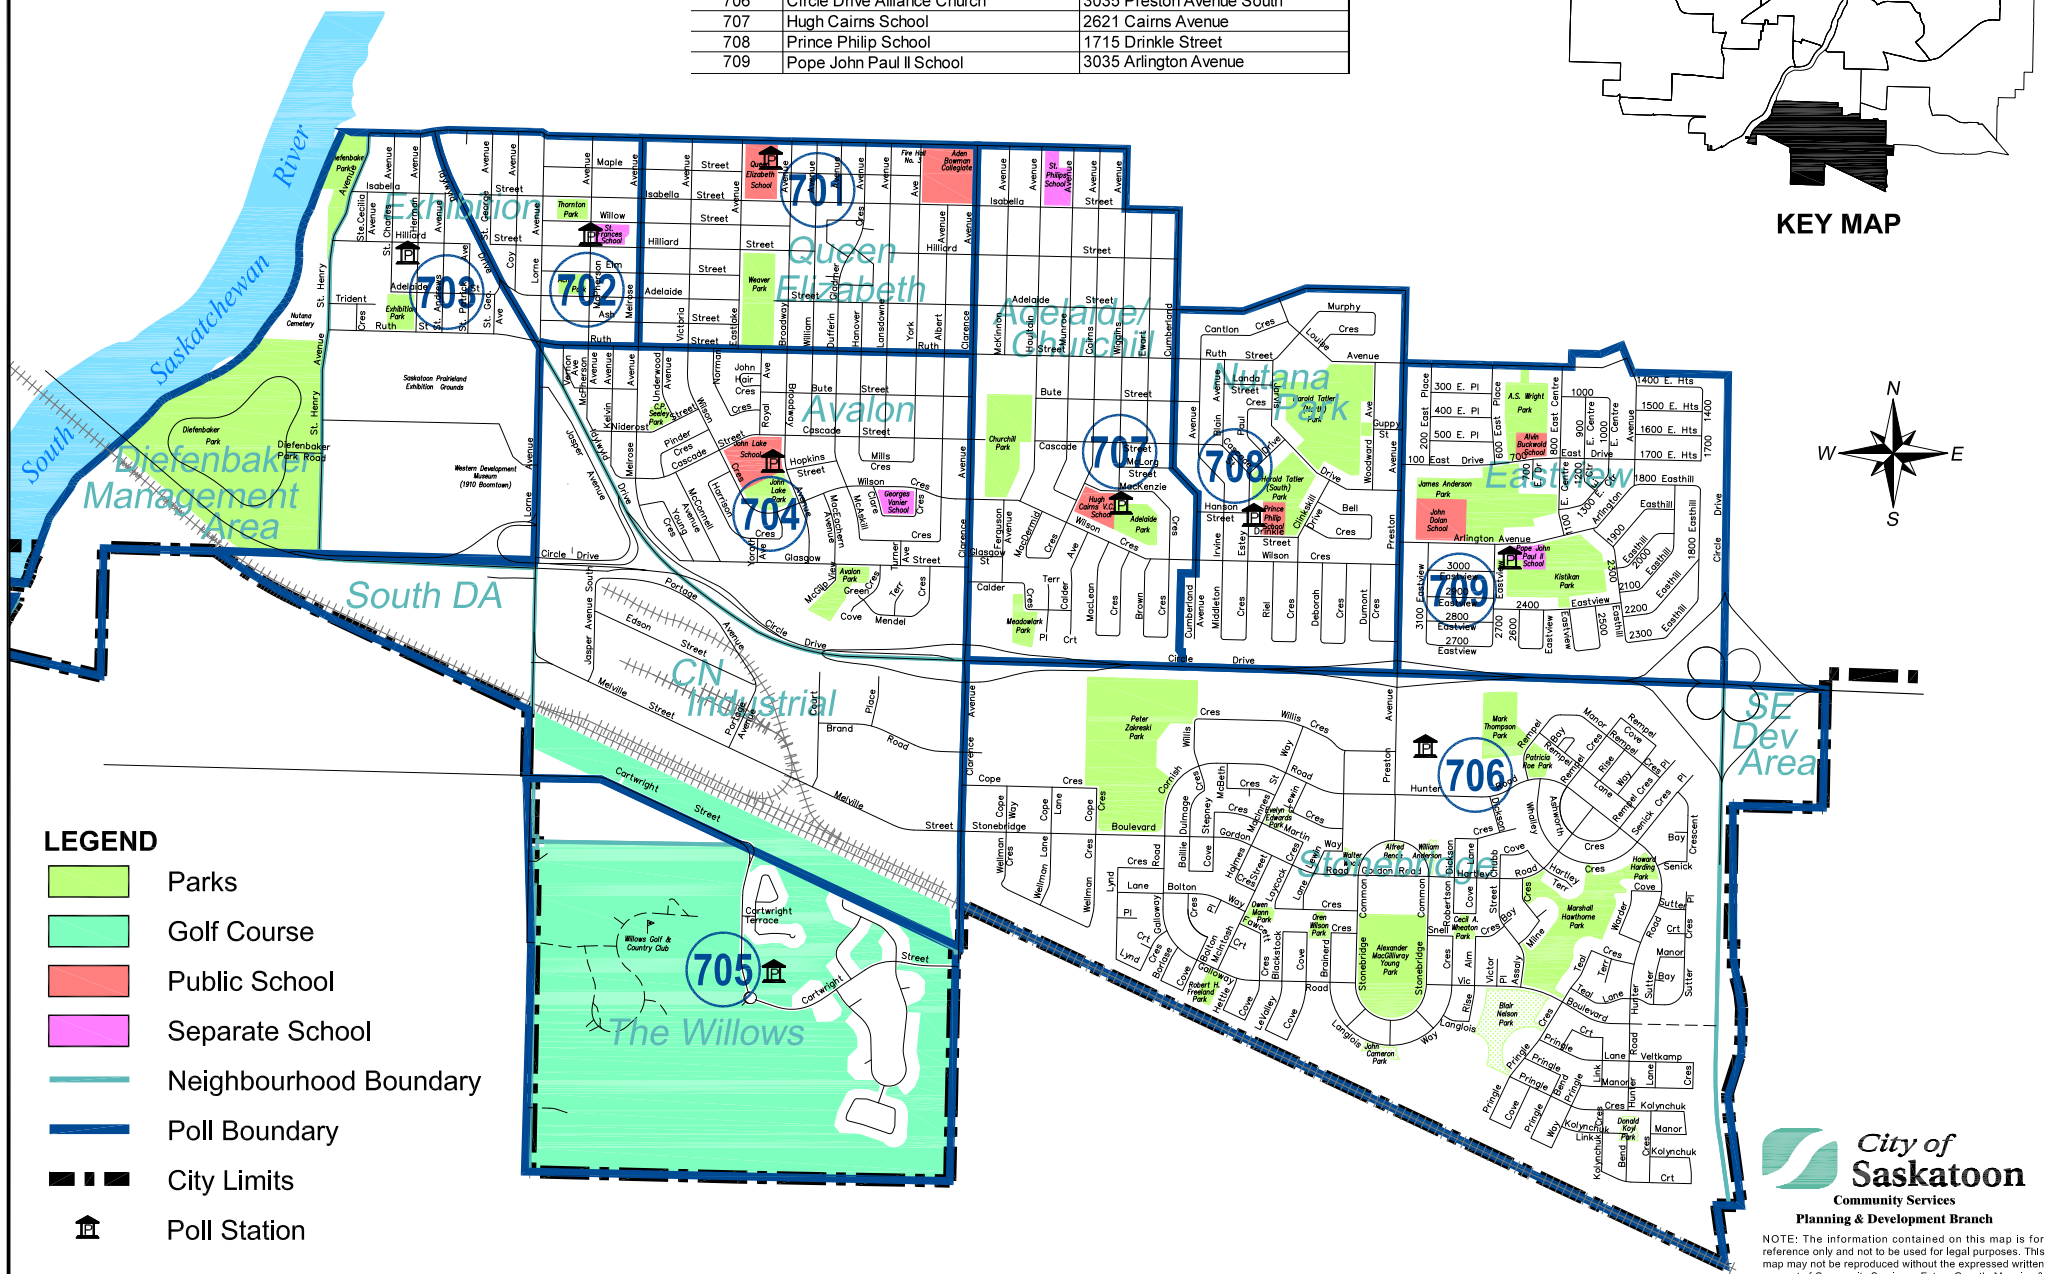

1. **LEGEND**
2. Parks
   - Golf Course
   - Public School
   - Separate School
   - Neighbourhood Boundary
   - Poll Boundary
   - City Limits
   - Poll Station

City of Saskatoon
Community Services
Planning & Development Branch