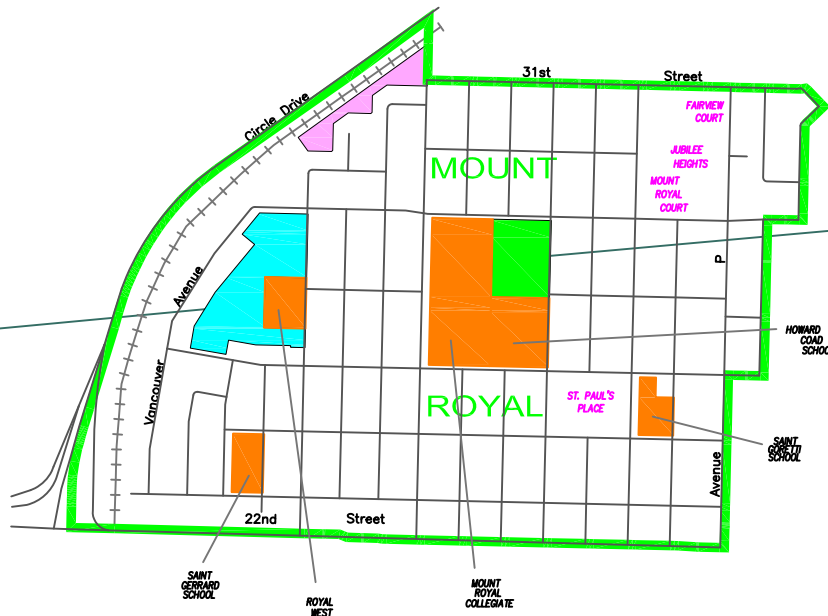

MOUNT ROYAL

BASIC INFORMATION		SPORTING FACILITIES					SEASONAL ACTIVITIES				PLAY			FITNESS		AMENITIES			
		BASEBALL	BASKETBALL	SKATEBOARD	SOCCER	TENNIS	VOLLEYBALL	PADDLING	POOLS		RINKS		PLAYGROUND	HORSESHOES	TOBOGGAN HILL			RUNNING TRACK	WALKING PATHS
PARK NAME	ADDRESS							SPRAY	SWIMMING	INDOOR	OUTDOOR							ADDITIONAL	SPECIAL FEATURES
Mount Royal Park	603 Avenue T North	2	1															Benches, Picnic, Lighting, Bike Racks	Rec Unit
Sifton Park	415 Witney Avenue N.	3																Parking, Benches	Rec Unit

Sifton Park

Mount Royal Park

1. Groups wishing to use Sporting Facilities must advance book the location(s) required through City of Saskatoon, Leisure Service Branch, 306-975-3366.
2. When booking any sports field, you will need to have the specific field number for the specific park requested. (i.e. Adelaide Park - ball diamond #1) Maps with field numbers are available at: <http://www.saskatoon.ca/DEPARTMENTS/INFRASTRUCTURE%20SERVICES/parks/parklocationsandamenities.aspx> Click on the park that you are interested in.
3. For information on park amenities or maintenance, please call 306-975-3300.