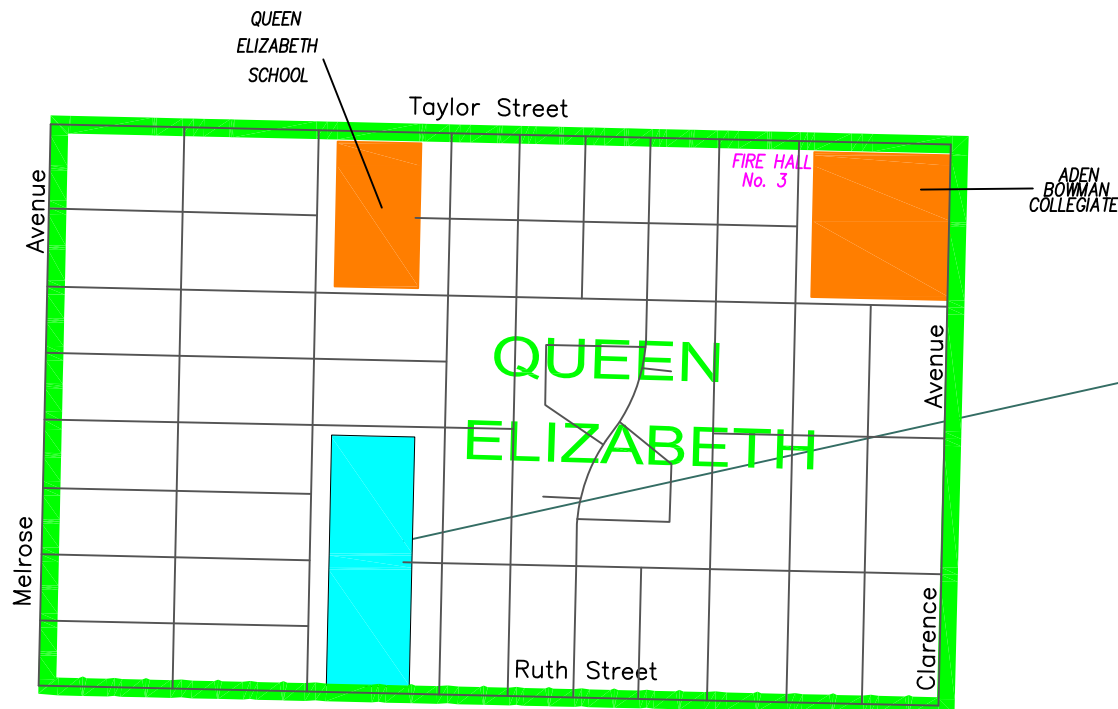

# QUEEN ELIZABETH

BASIC INFORMATION		SPORTING FACILITIES					SEASONAL ACTIVITIES				PLAY			FITNESS			AMENITIES		
		BALL DIAMONDS	BASKETBALL	SKATEBOARD	SOCCER	TENNIS	VOLLEYBALL	POOLS		RINKS		PLAYGROUND	HORSESHOES	TOBOGGAN HILL	RUNNING TRACK	WALKING PATHS			SKI TRAILS
PARK NAME	ADDRESS						SPRAY	SWIMMING	INDOOR	OUTDOOR								ADDITIONAL	SPECIAL FEATURES
Weaver Park	515 Adelaide Street		2	1		1												Benches, Lighting, Bike Racks	Clubhouse