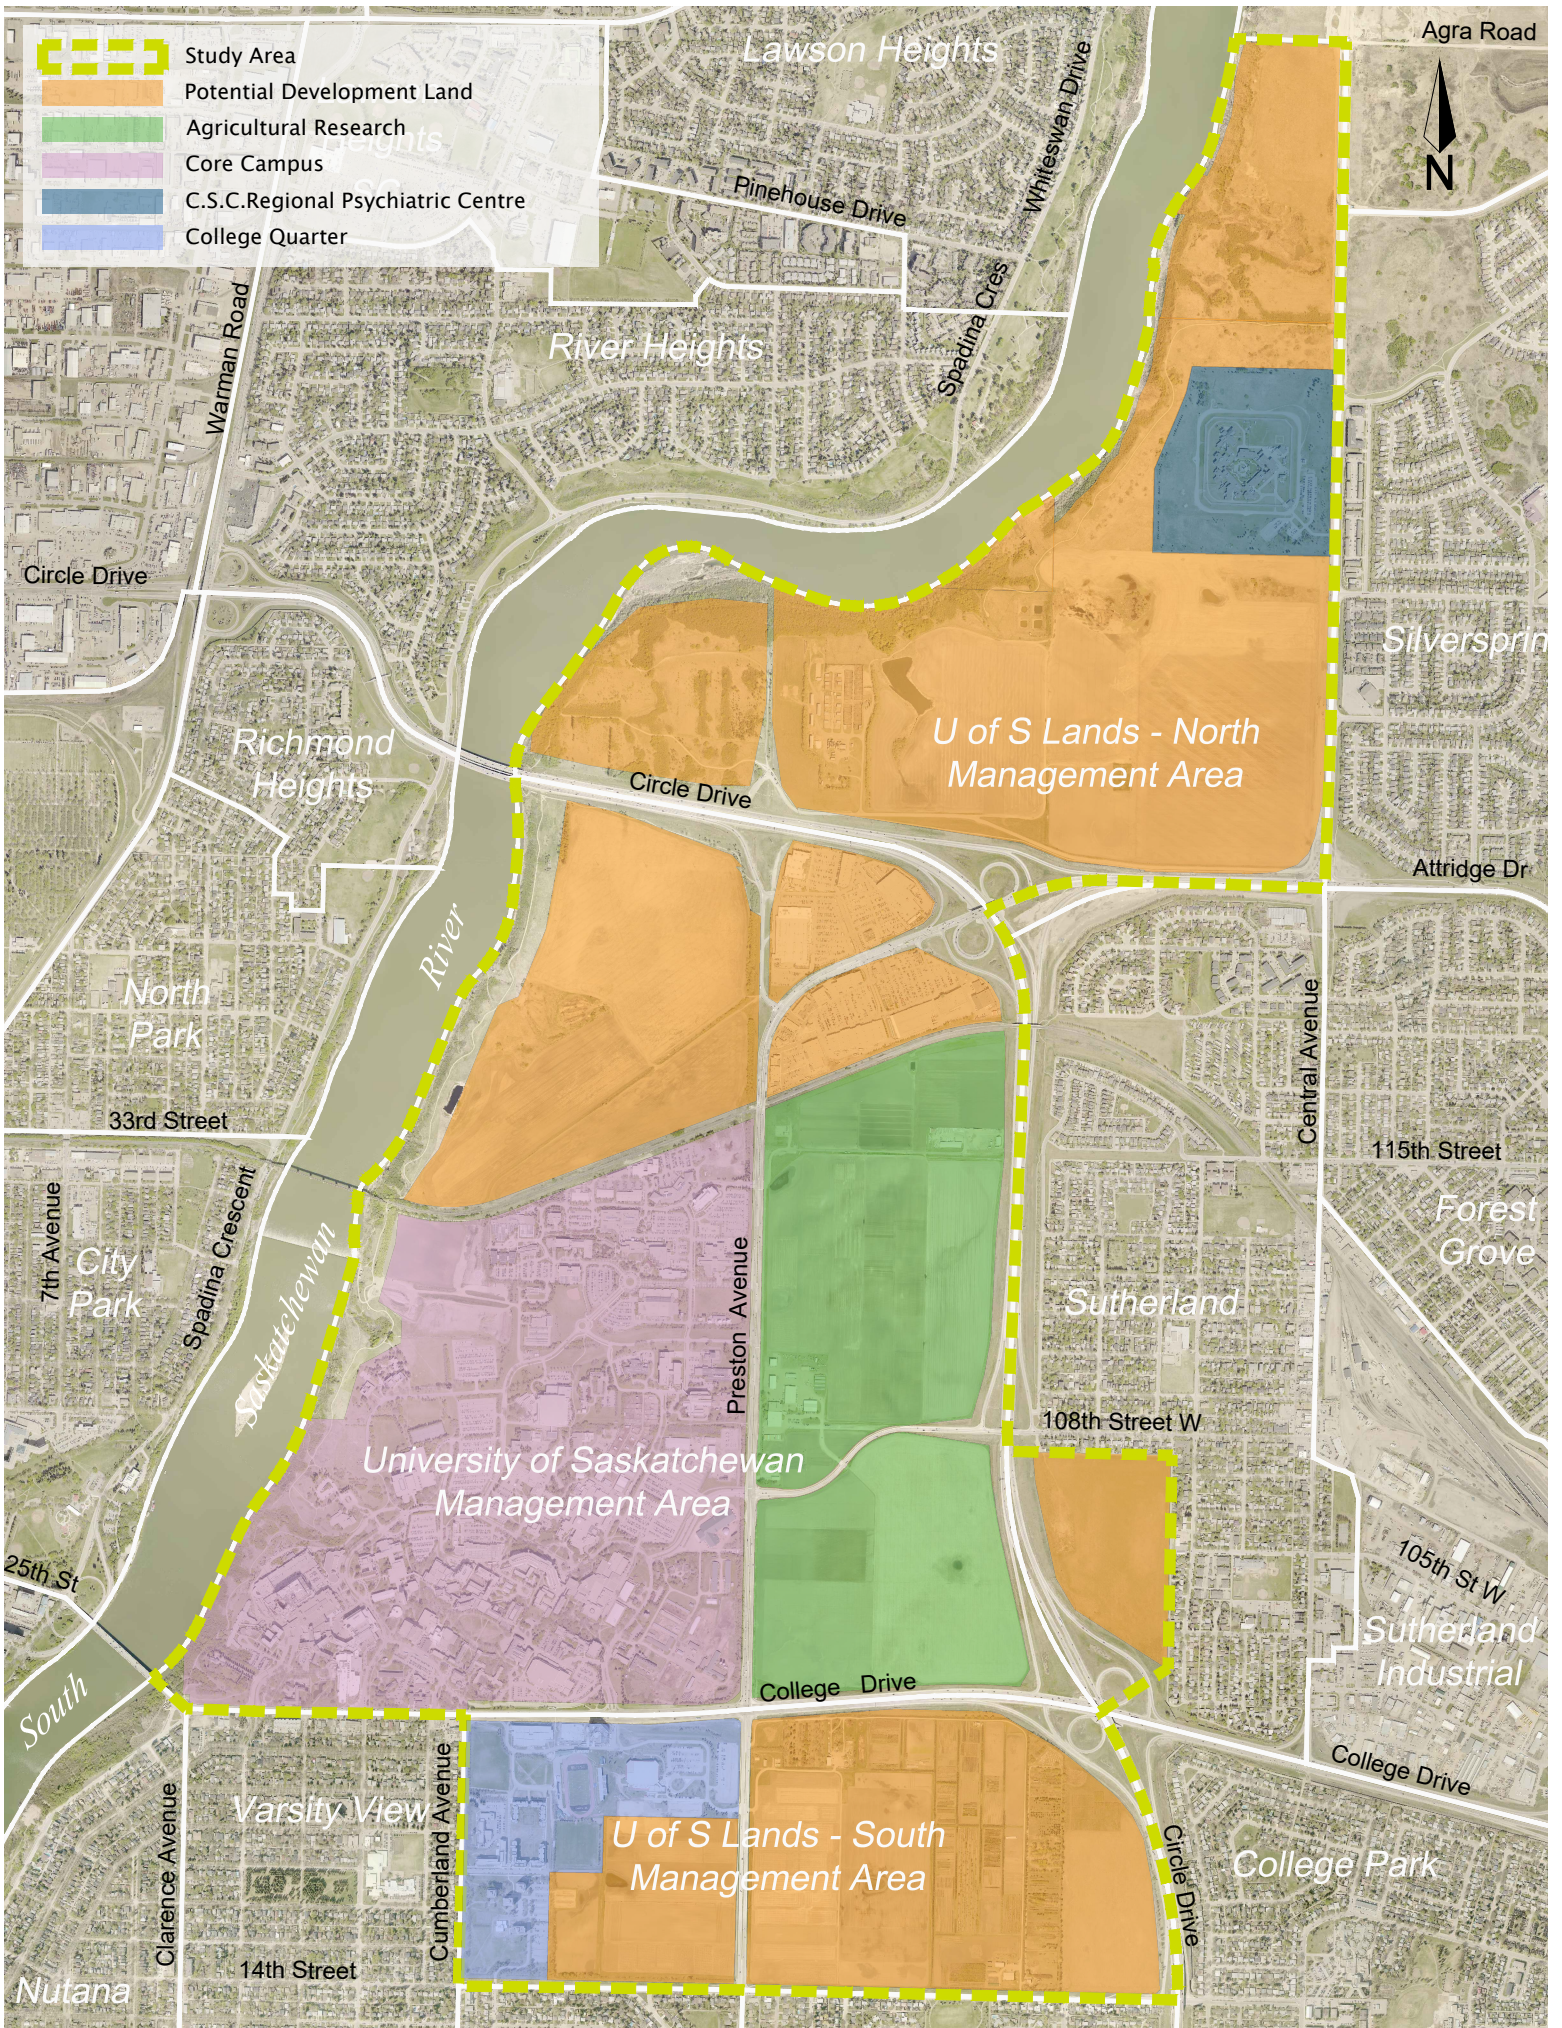

-  Study Area
-  Potential Development Land
-  Agricultural Research
-  Core Campus
-  C.S.C. Regional Psychiatric Centre
-  College Quarter

Agra Road

Lawson Heights

Pinehouse Drive

Whiteswan Drive

Spadina Cres

River Heights

Warman Road

Circle Drive

Richmond Heights

U of S Lands - North Management Area

Silverspring

Attridge Dr

Circle Drive

North Park

33rd Street

River

Central Avenue

115th Street

City Park

Spadina Crescent

Forest Grove

College Drive

South

Clarence Avenue

Varsity View

U of S Lands - South Management Area

College Park

Circle Drive

14th Street