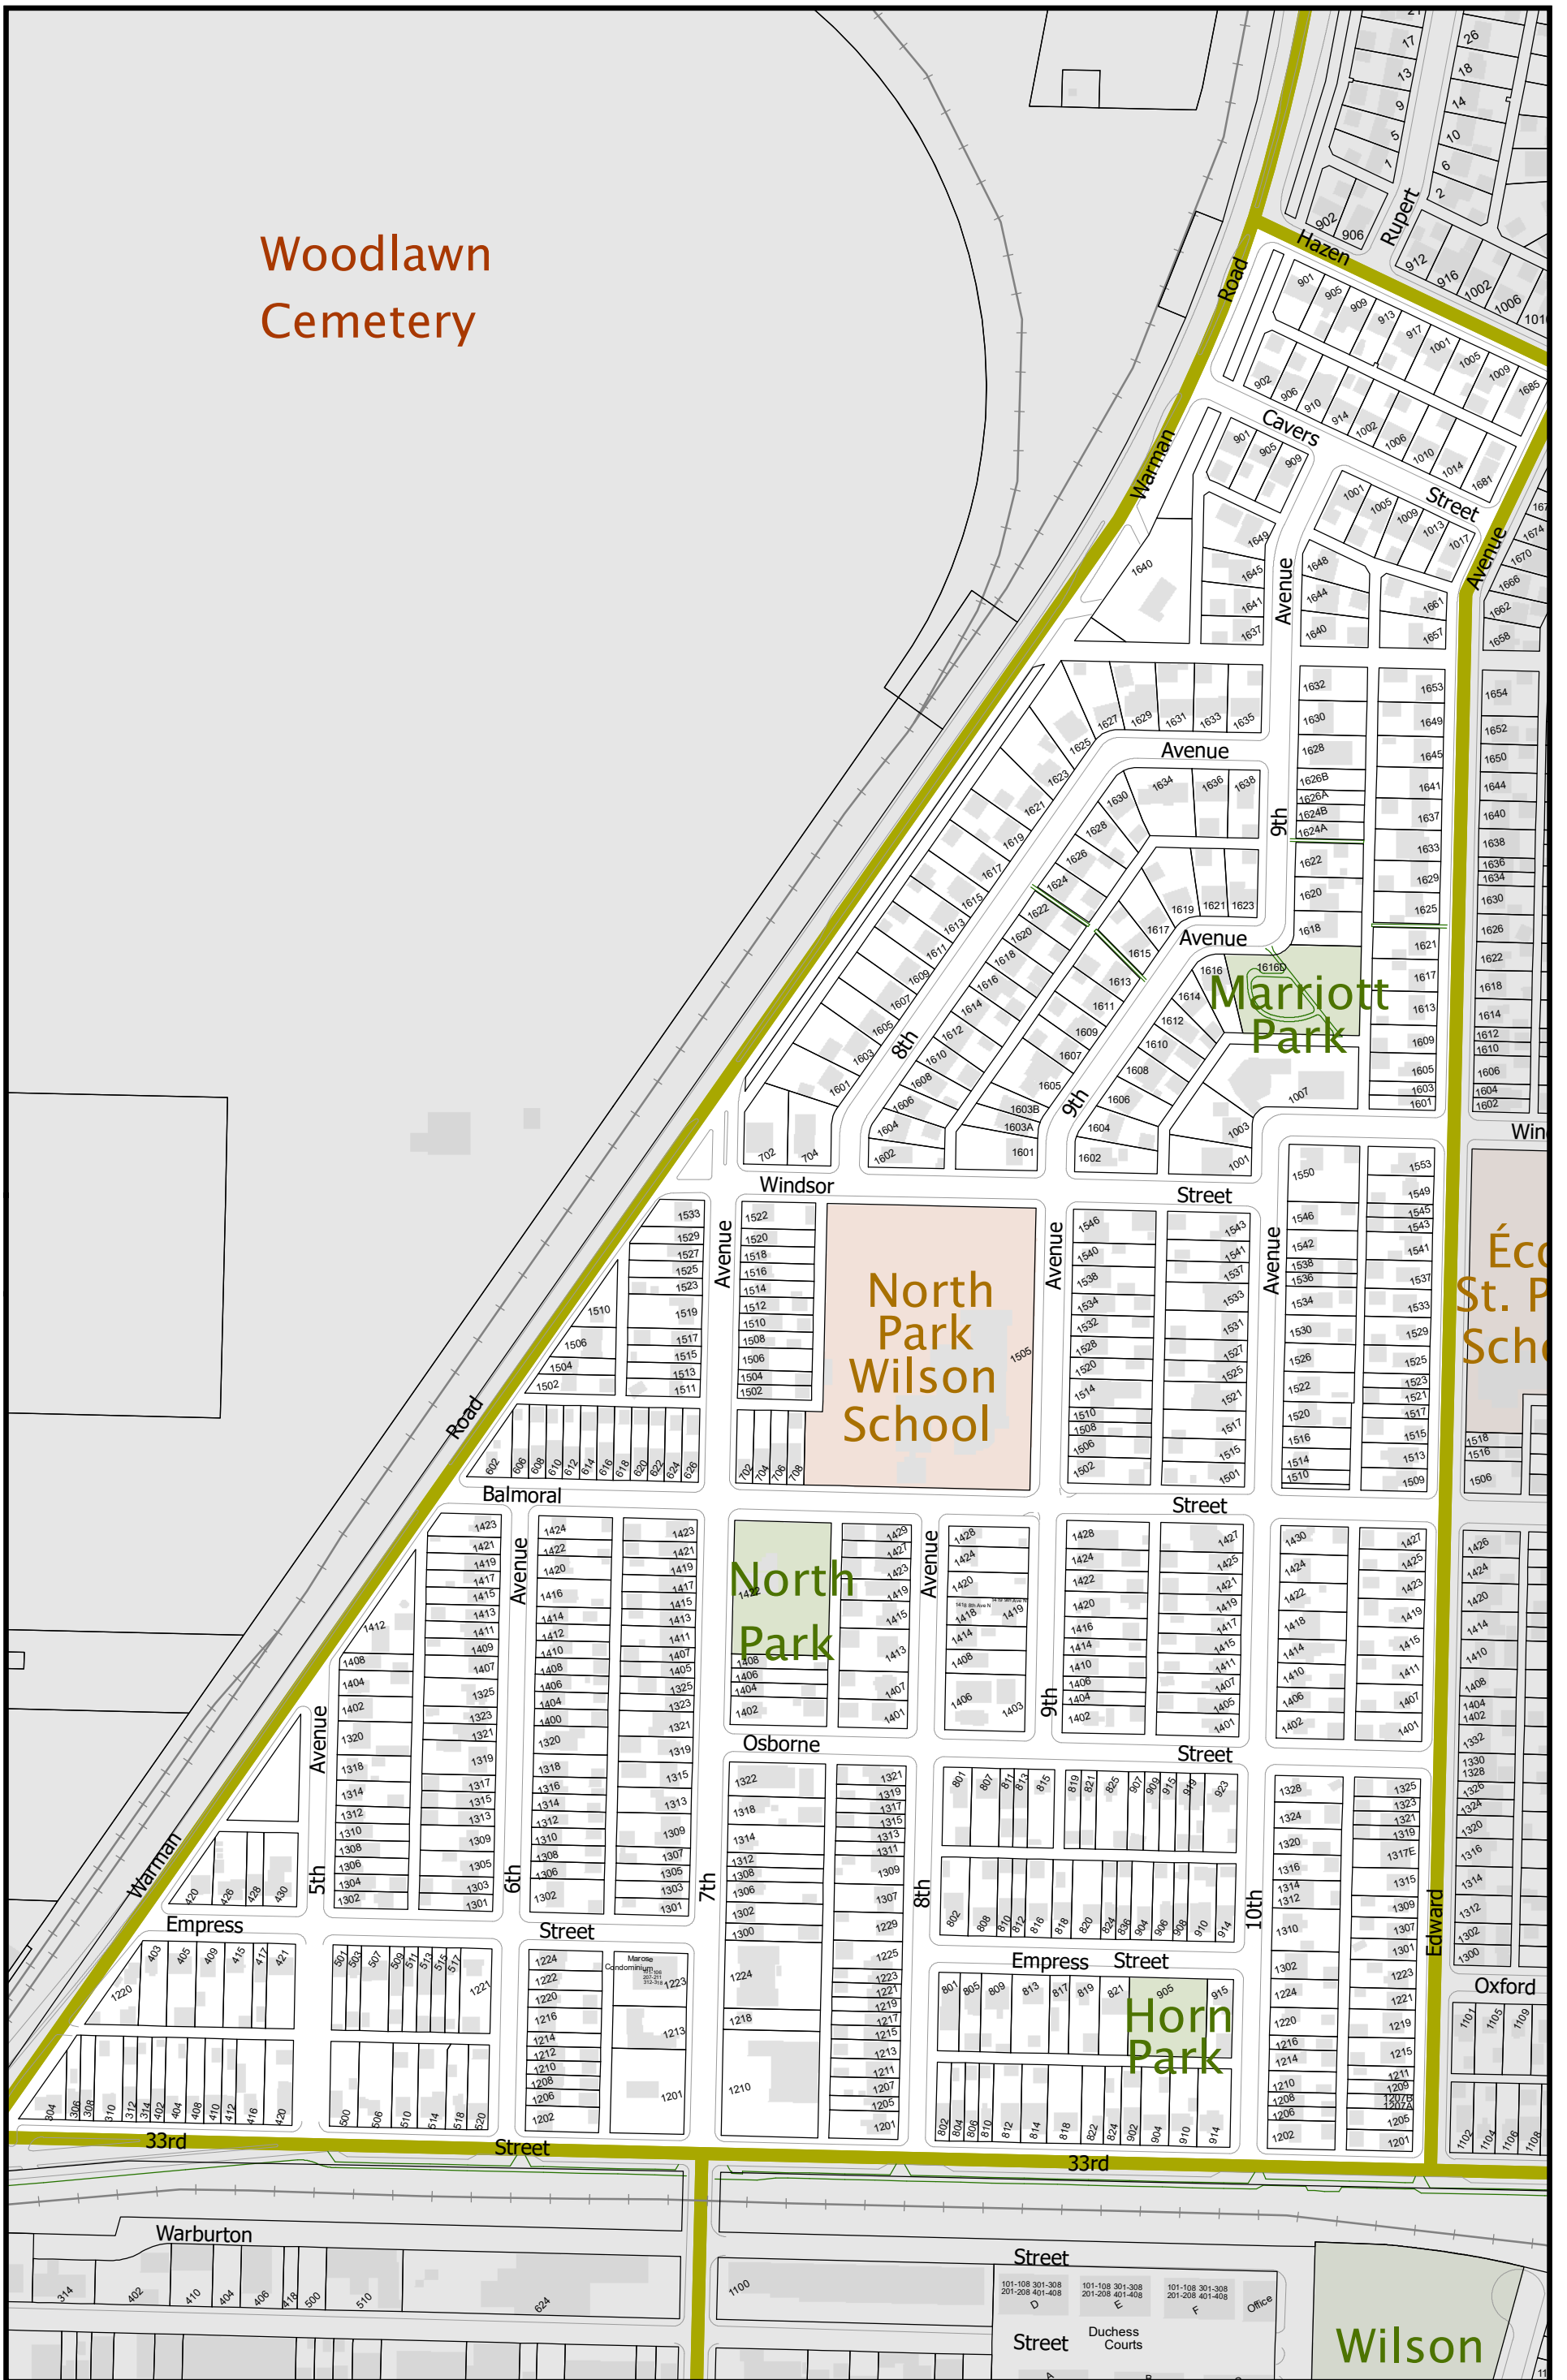

Woodlawn Cemetery

Address Map of North Park

Scale 3300
051-1
10/5/2020

Note: The information contained on this map is for reference only and not to be used for legal purposes