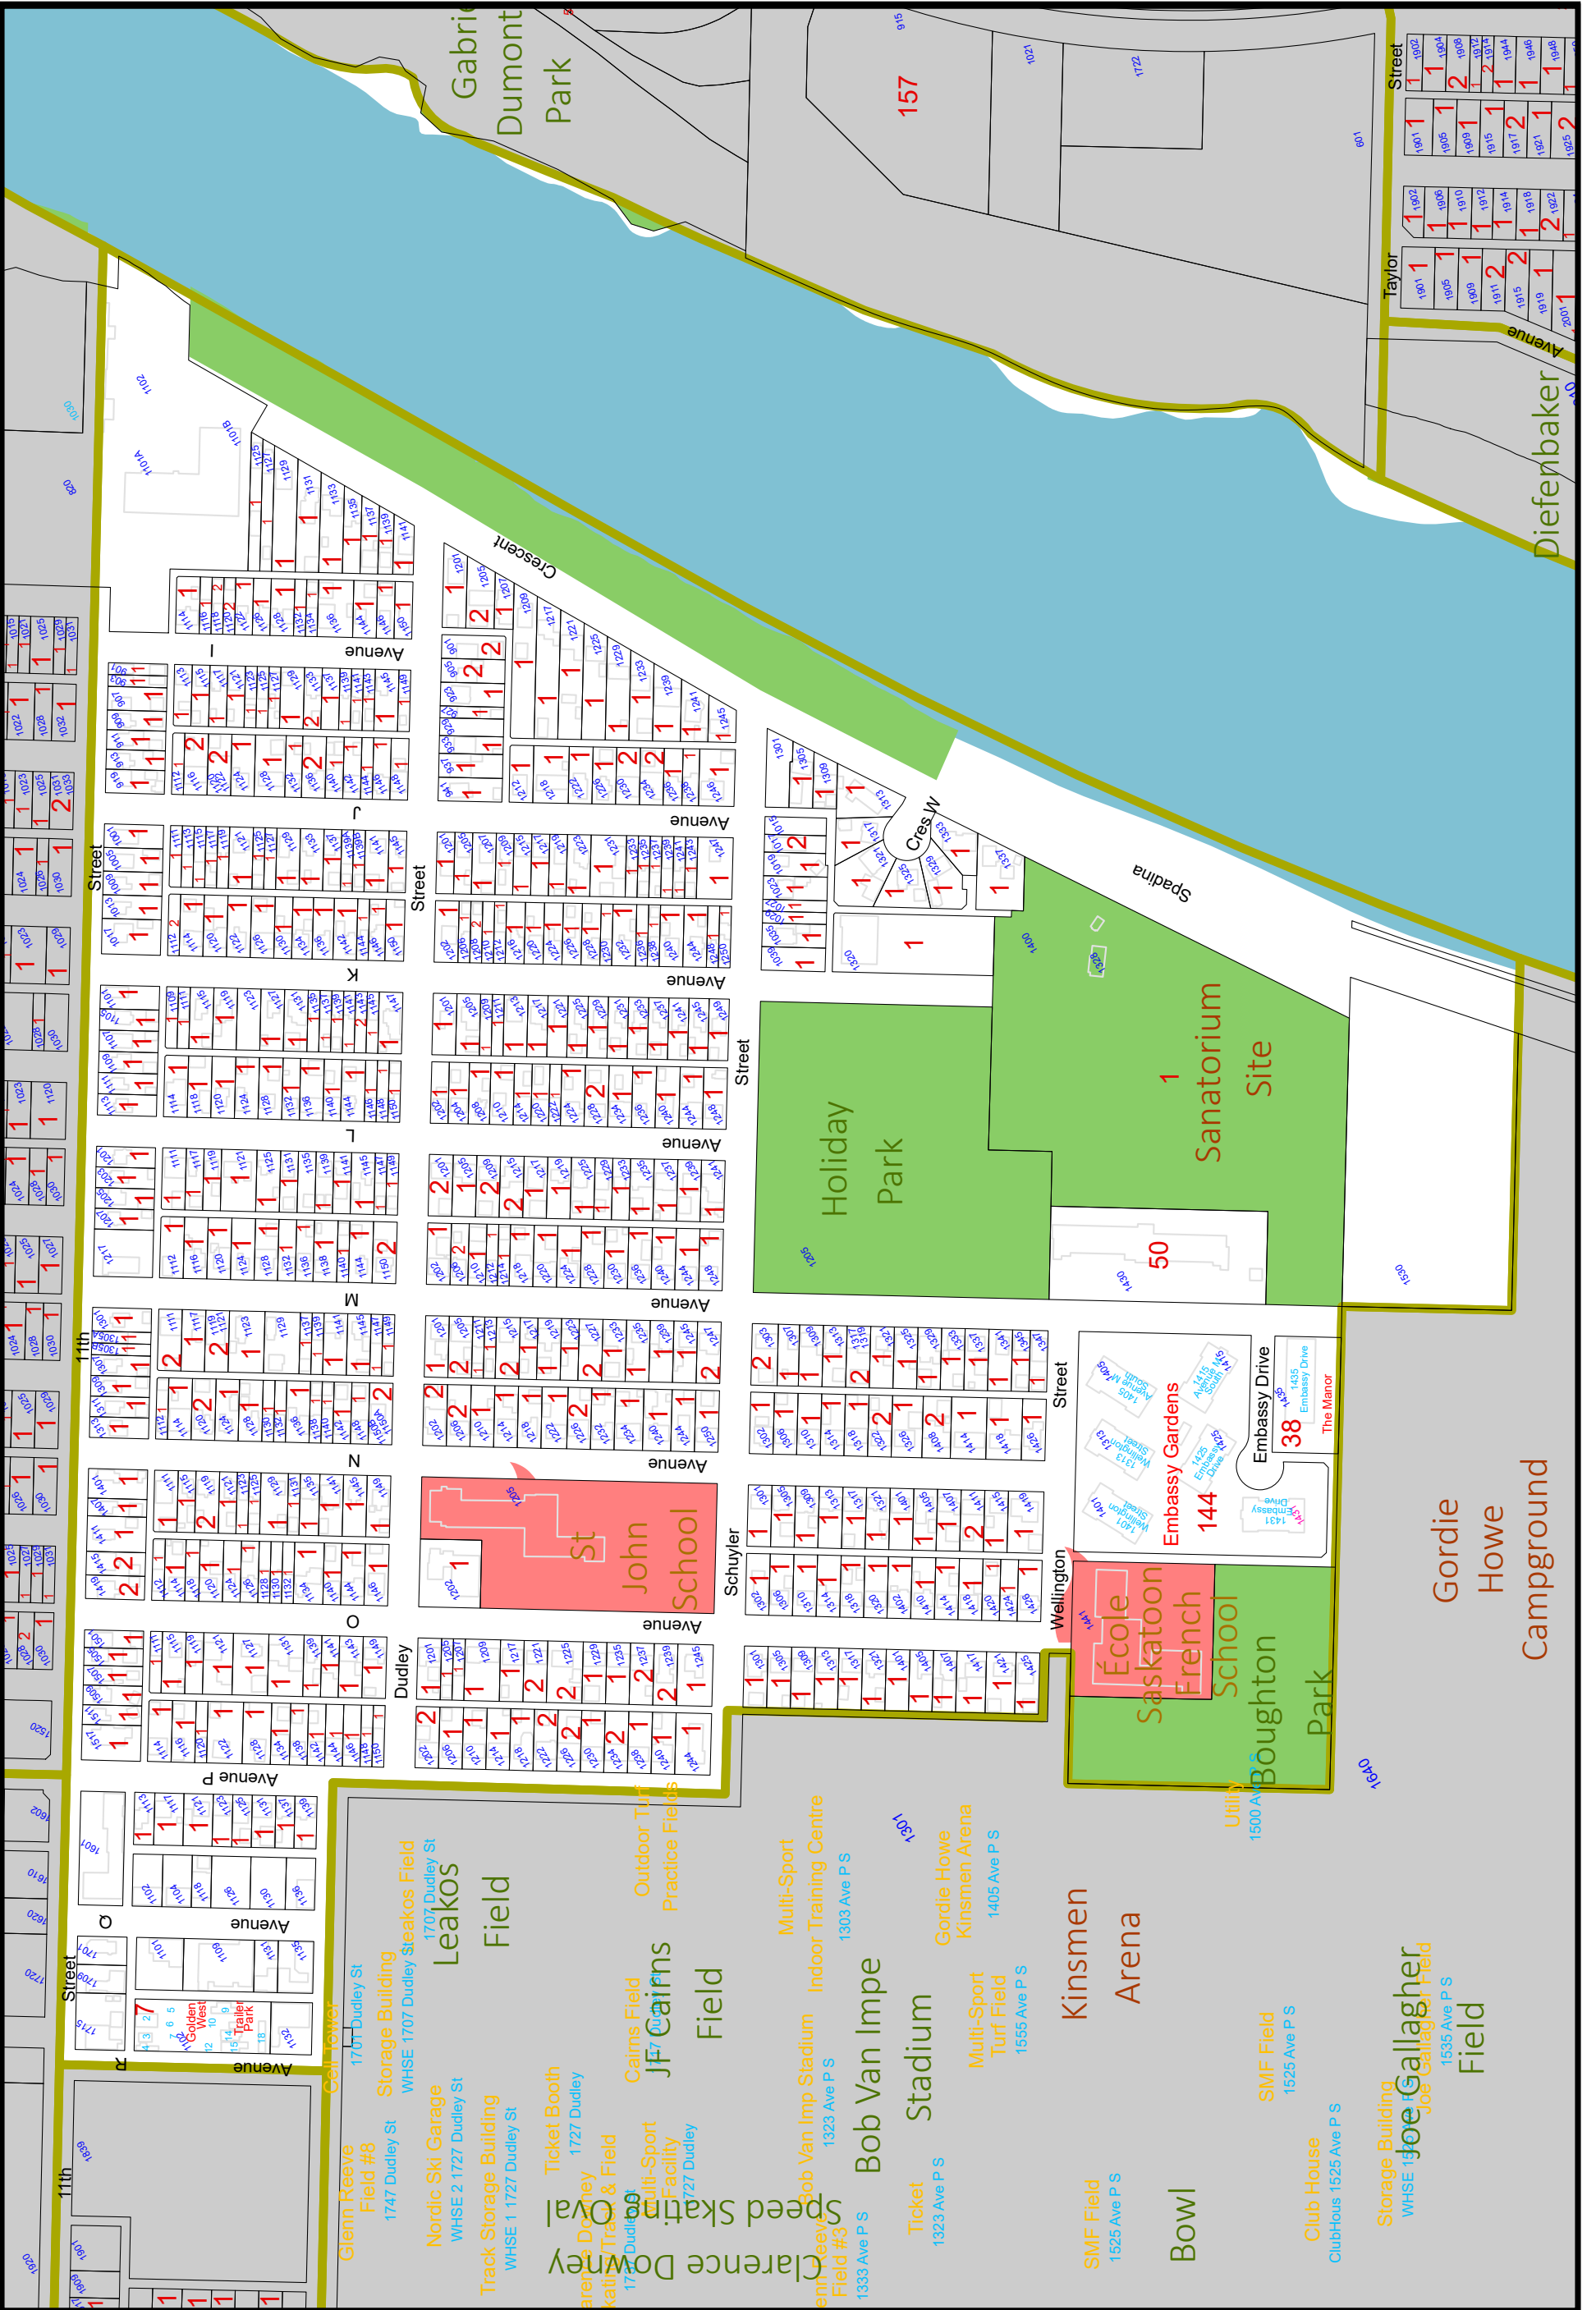

Holiday Park

- Parks
- Schools

Scale: 4000

001-1

2/20/2026