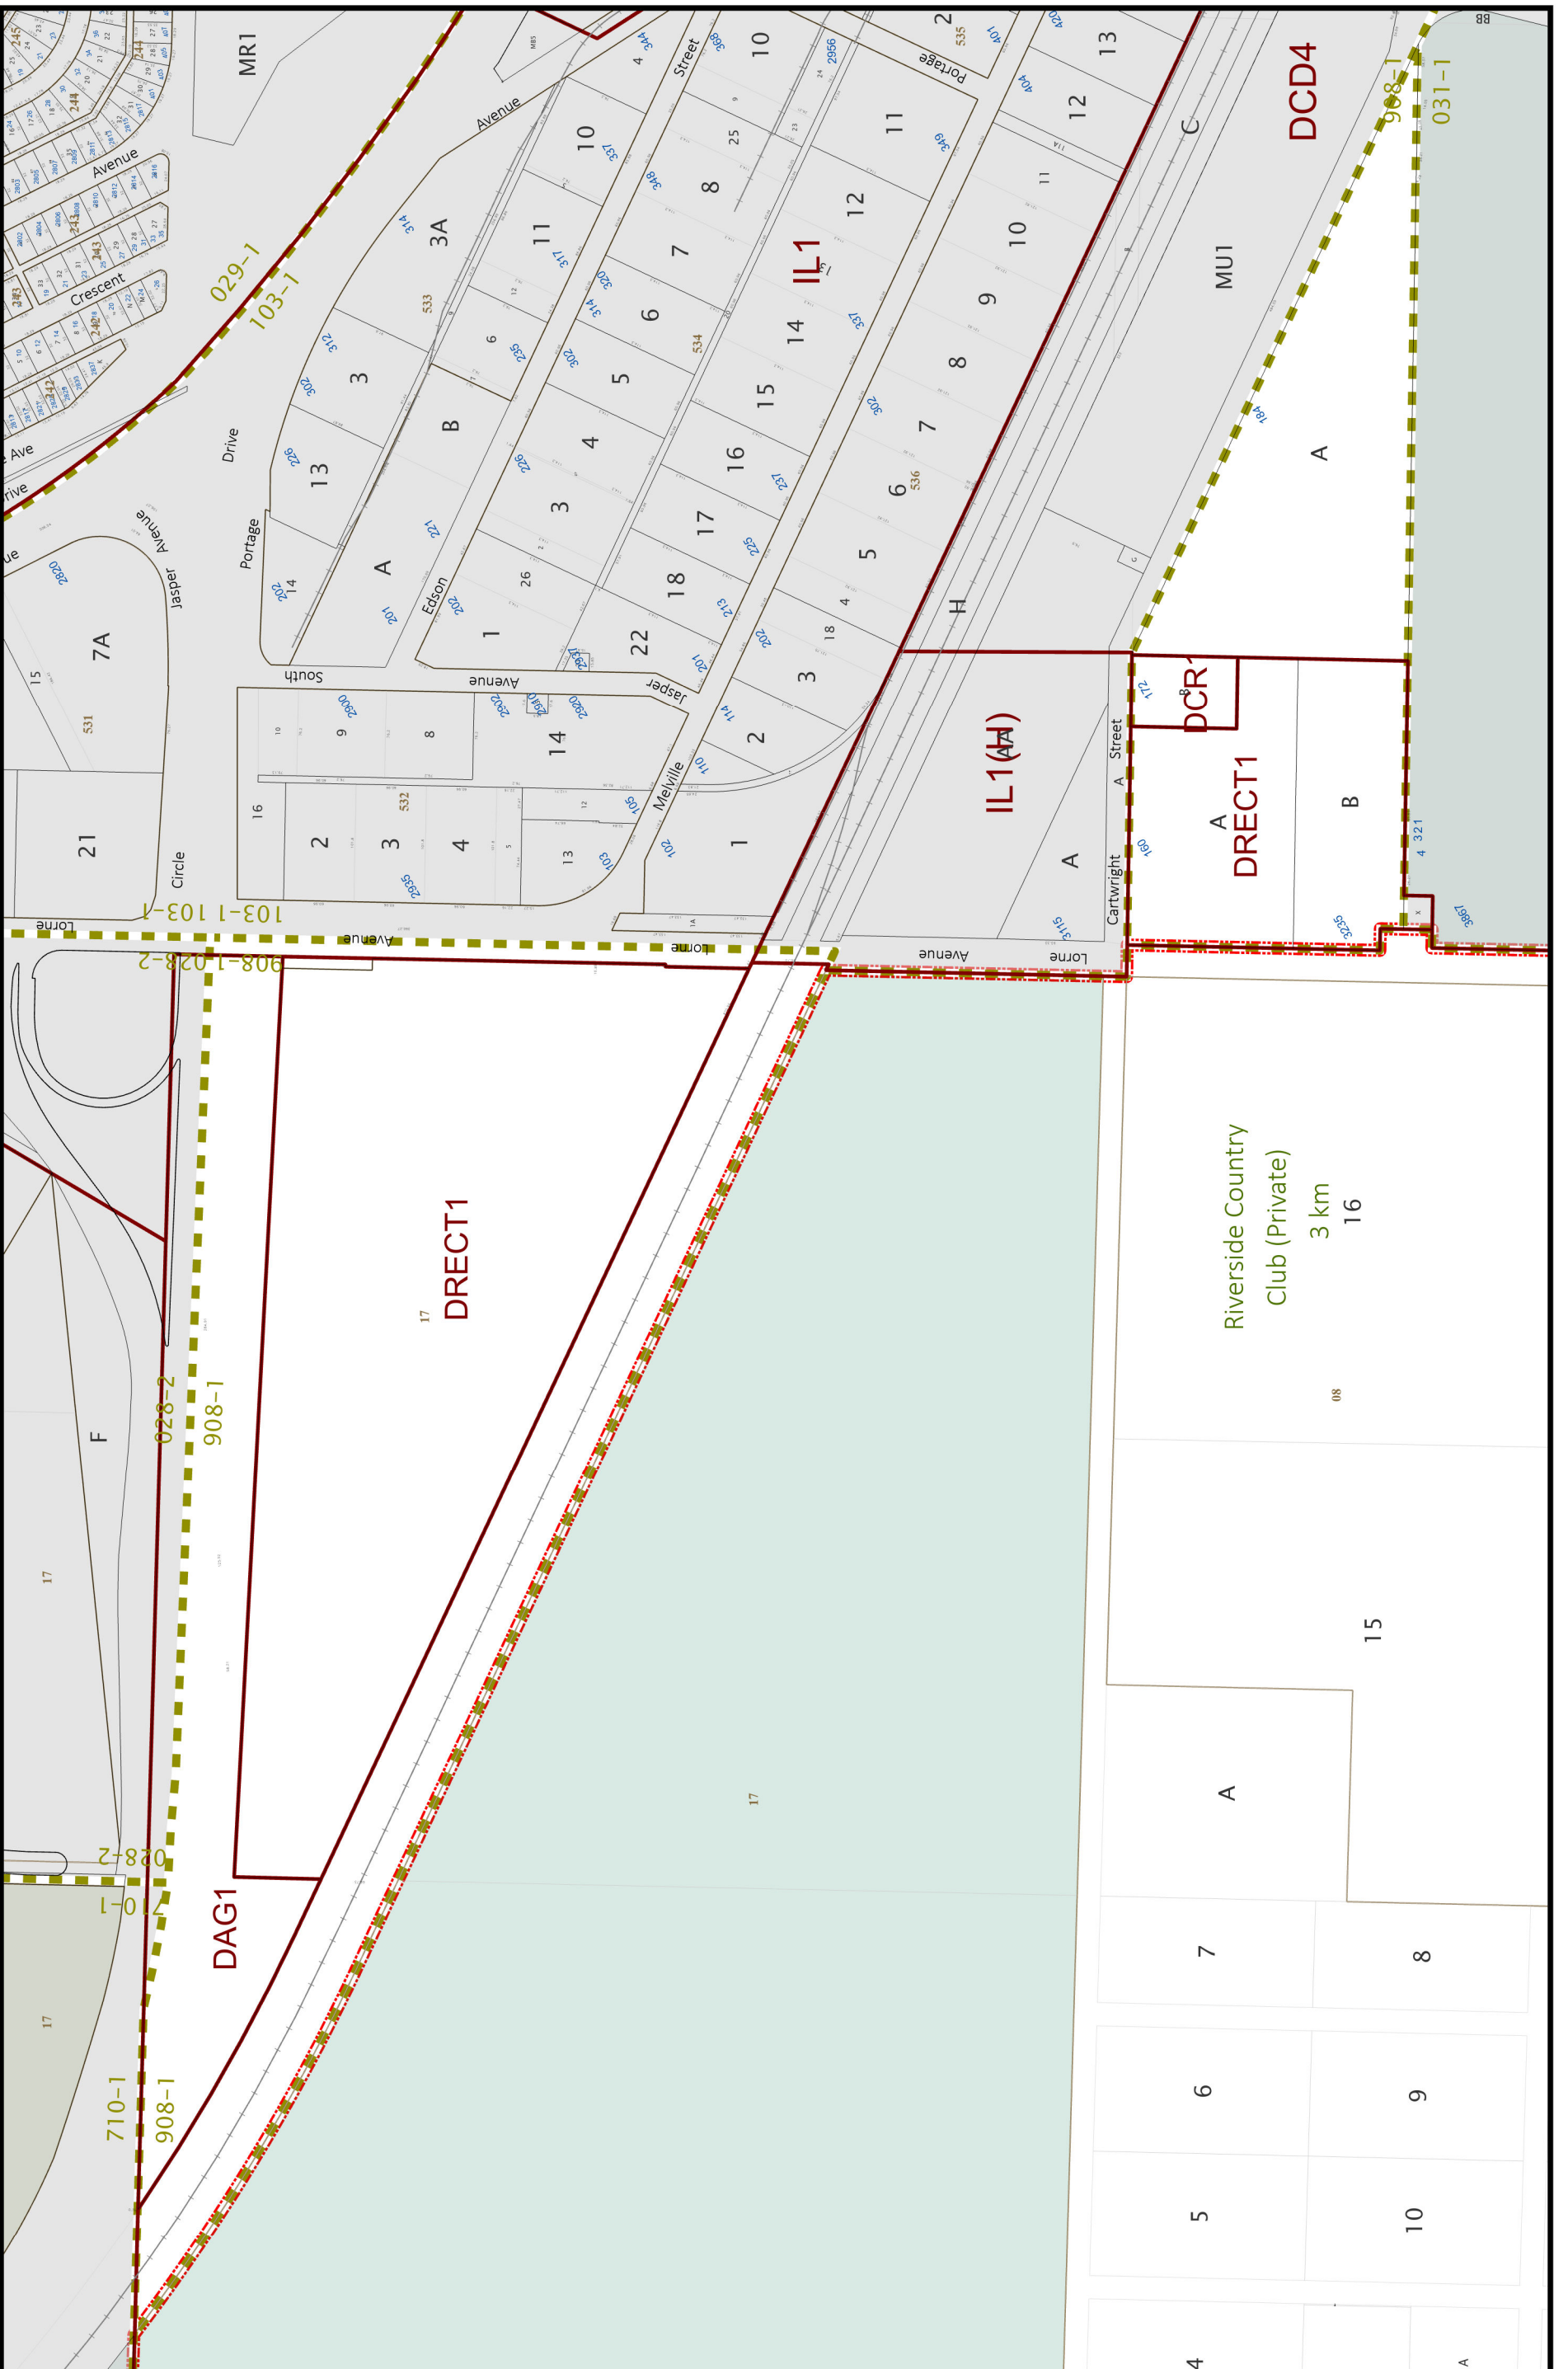

Zoning Map of South Development Area

Note: The information contained on this map is for reference only and is not to be used for legal purpose

- Zoning
- ISC Blocks
- ISC Plan Boundary
- ISC Lots

Bylaw 9990

Scale 1:5400

908-0

9/15/2025

Address Map of South Development Area

Note: The information contained on this map is for reference only and not to be used for legal purpose

- Zoning Designation
- ISC Lots
- ISC Blocks

Scale 1: 5400

908-1

9/15/2025