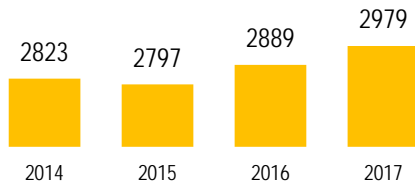

Haultain

Community Quick Facts

Homeownership	69.6%
Average Sale Price	\$352,095
Median Personal Income	\$39,110
Household Size	2.1
Municipal Ward	6

HAULTAIN

POPULATION

Source: eHealth Saskatchewan, 2017

Age Group