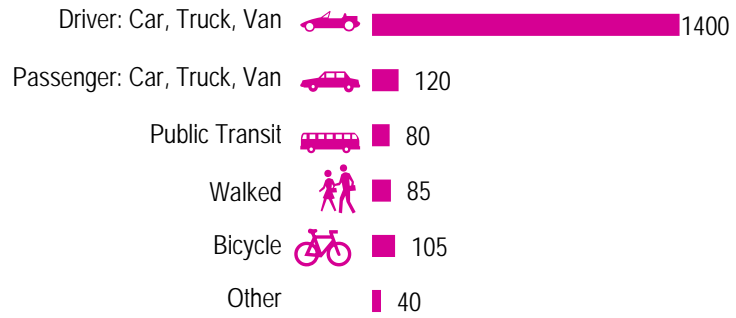

Source: 2011 Census

Mode of Travel to Work

2011

Source: 2011 National Household Survey

Registered Vehicles

	2015	2016
Total (LV & PV)	2200	2129
LV - light vehicles (commercial & private)		
PV - private passenger vehicle		
Per Person	0.8	0.7
Saskatoon Per Person	0.8	0.7