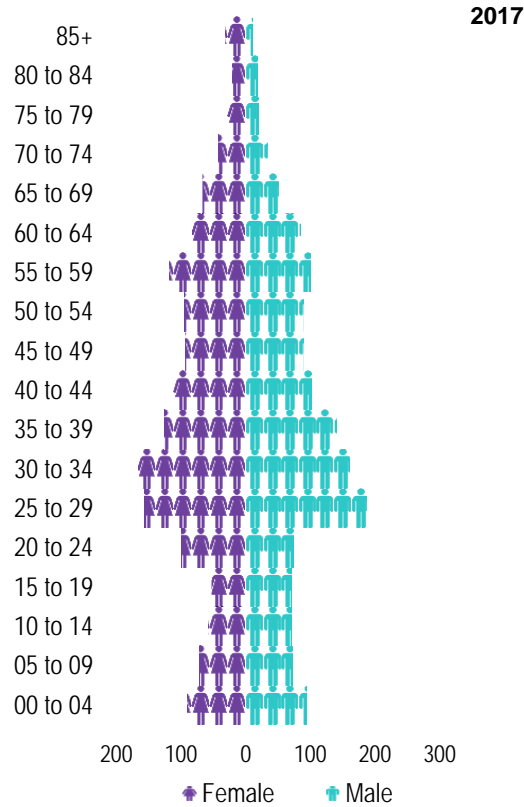

Haultain

Community Quick Facts

Homeownership	69.6%
Average Sale Price	\$352,095
Median Personal Income	\$39,110
Household Size	2.1
Municipal Ward	6

HAULTAIN

POPULATION

Source: eHealth Saskatchewan, 2017

Age Group