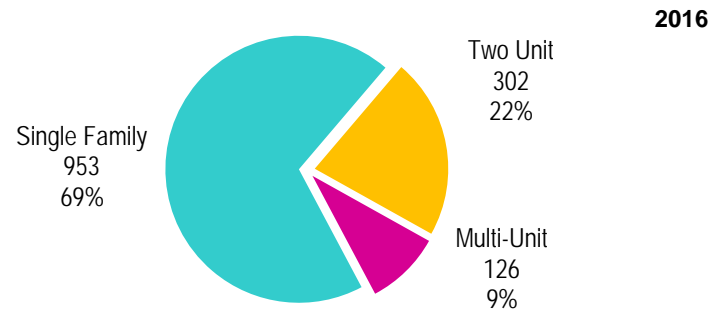

Dwelling Unit Count

Total Dwellings	1381
Neighbourhood Area	104.0 hectares / 257.0 acres
Dwelling Units per Area	13.3 per hectare / 5.4 per acre

Source: City of Saskatoon, Planning & Development

Real Estate Sales

2016	No. of Sales	Average Price
Condo Townhouse	0	$ -
High Rise Apt Condo	0	$ -
Low Rise Apt Condo	2	$ 141,950
Semi-detached	0	$ -
Semi-detached - two titles	9	$ 410,644
Single Family Dwelling	45	$ 349,725

Source: City of Saskatoon, Assessment & Taxation

Park Space

2016	Hectares	Acres
Total Park Area	2.8	6.9
Population per Park Area	1061.2	429.5

Source: City of Saskatoon, Planning & Development

Park Type: N - Neighbourhood D - District MD - Multi-district
SU - Special Use I - Industrial

WW Ashley	D	2.8	6.9