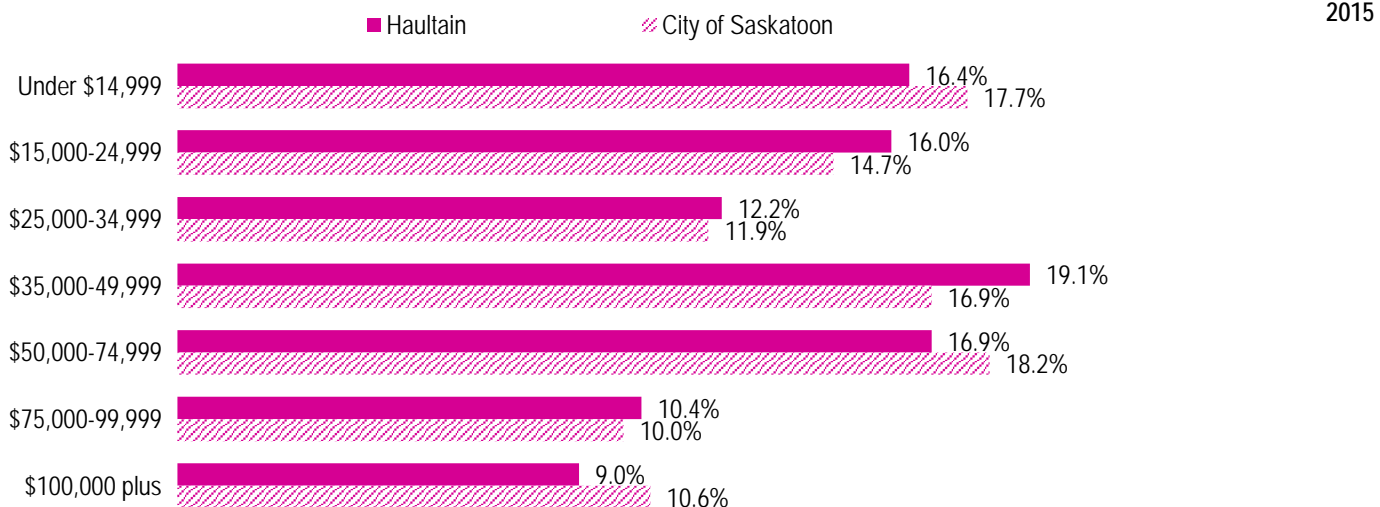

HAULTAIN

Voter Turn-out (%)

Civic	2003	47%
Civic	2006	35%
Federal	2006	54%
Provincial	2007	75%
Federal	2008	52%
Civic	2009	27%
Federal	2011	55%
Provincial	2011	54%
Federal	2015	72%
Provincial	2016	38%
Civic	2016	39%

Licensed Home-Based Businesses

	2015	2016
Saskatoon	4483	4524
Haultain	77	70

Source: City of Saskatoon, Business License Program

Labour Force

	Haultain	Saskatoon
Labour Force Participation Rate	78.2%	72.8%
Economic Dependency Ratio	11.1%	13.4%
Median Total Income (personal)	$39,110	$39,760
Provincial Index of Median Income (base=100)	103.70	105.40
Canadian Index of Median Income (base=100)	115.30	117.20

Source: City of Saskatoon, City Clerk's office; Province of Saskatchewan, Chief Electoral Officer; and Elections Canada

Source: Statistics Canada, Income Statistics Division, T1 Family File (T1FF) based on the final tax file, 2015

Personal Income

Source: Statistics Canada, Income Statistics Division, T1 Family File (T1FF) based on the final tax file, 2015