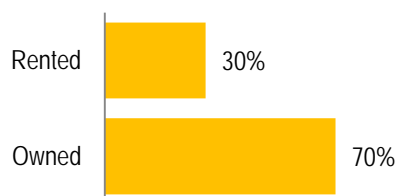

Source: 2011 Census

Age of Dwelling

Source: 2011 National Household Survey

Housing Affordability

2016	Median Multiple
Saskatoon	4.32
Haultain	4.70

Note: Median Multiple of 3.0 & under is rated as "affordable"

Source: City of Saskatoon, Assessment & Taxation and RBC Economics Research

Housing Costs

	2011
Average Owner's Major Payments	\$1,173
Average Gross Rent	\$880

Source: 2011 National Household Survey

Housing by Tenure