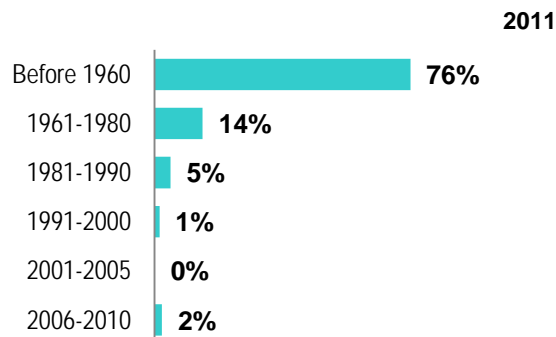

Household Structure

	2011
One-family households	595
Multiple-family households	5
Non-family households	730
Total lone-parent families	136
Total households	1410
Household size	2.1

Source: 2011 Census

Age of Dwelling

Source: 2011 National Household Survey

Housing Affordability

2016	Median Multiple
Saskatoon	4.32
Haultain	4.70

Note: Median Multiple of 3.0 & under is rated as "affordable"

Source: City of Saskatoon, Assessment & Taxation and RBC Economics Research

Housing Costs

	2011
Average Owner's Major Payments	$1,173
Average Gross Rent	$880

Source: 2011 National Household Survey