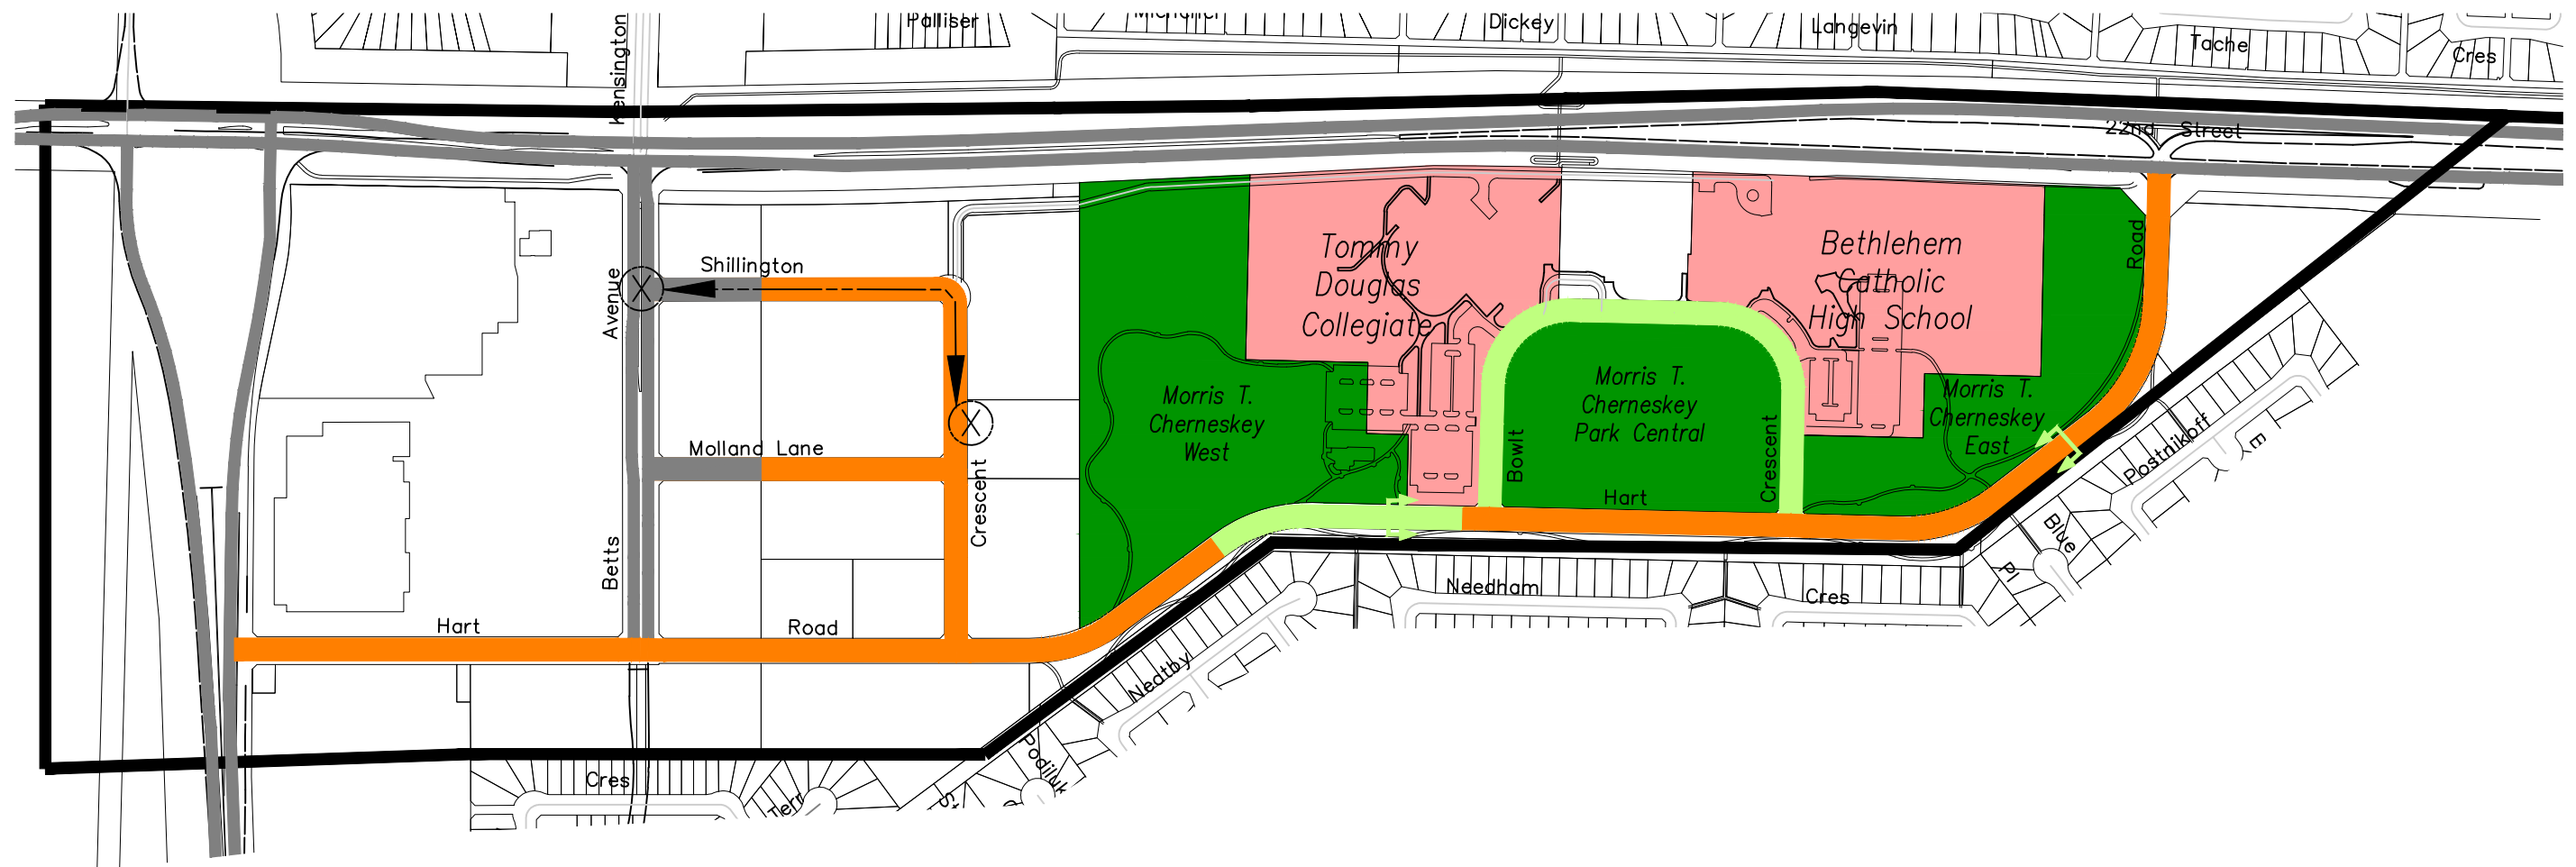

### 40km/hr OPTION

**LEGEND**

-  50km/h+ SPEED LIMIT
-  40km/h SPEED LIMIT
-  30km/h SPEED LIMIT
-  FORMER SCHOOL ZONE LIMITS
-  TRAVEL ROUTE TIME  
- DIFFERENCE IN TRAVEL TIME  
50km/h to 40km/h (5 seconds)
-  PLAYGROUND / PARK
-  SCHOOL
-  NEIGHBOURHOOD BOUNDARY

### 30km/hr OPTION

**LEGEND**

- 50km/h+ SPEED LIMIT
- 40km/h SPEED LIMIT
- 30km/h SPEED LIMIT
- FORMER SCHOOL ZONE LIMITS
- TRAVEL ROUTE TIME  
- DIFFERENCE IN TRAVEL TIME  
50km/h to 30km/h (12 seconds)
- PLAYGROUND / PARK
- SCHOOL
- NEIGHBOURHOOD BOUNDARY