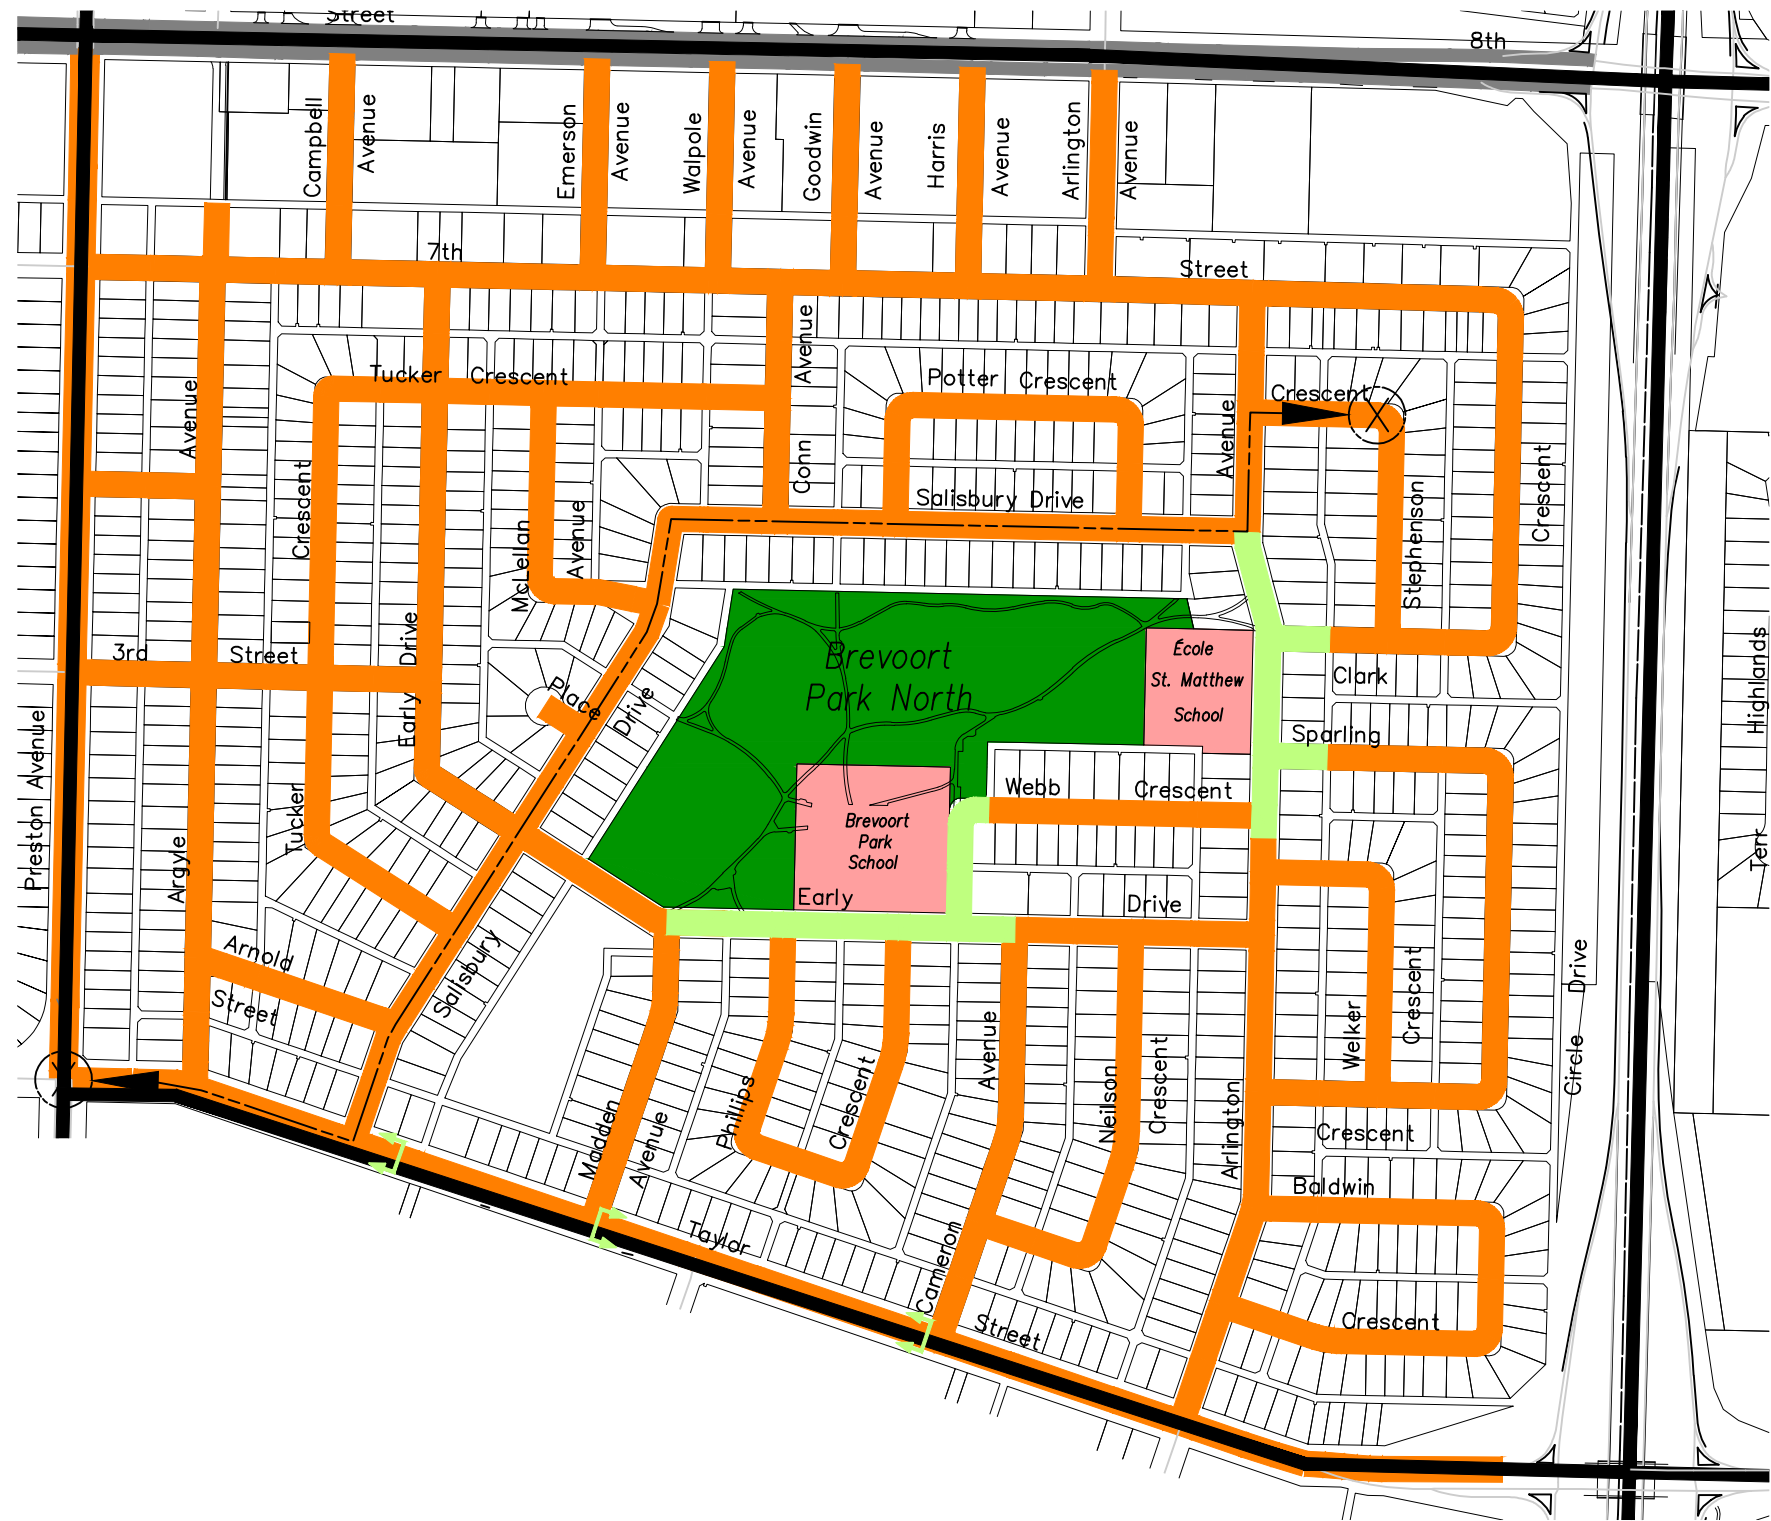

BREEVORT PARK

SPEED LIMIT REVIEW

40km/hr OPTION

LEGEND

-  50km/h SPEED LIMIT
-  40km/h SPEED LIMIT
-  30km/h SPEED LIMIT
-  FORMER SCHOOL ZONE LIMITS
-  TRAVEL ROUTE TIME
- DIFFERENCE IN TRAVEL TIME
50km/h to 40km/h (25 seconds)
-  Place/GROUND / PARK
-  SCHOOL
-  NEIGHBOURHOOD BOUNDARY

BREEVORT PARK

SPEED LIMIT REVIEW

30km/hr OPTION

LEGEND

-  50km/h SPEED LIMIT
-  40km/h SPEED LIMIT
-  30km/h SPEED LIMIT
-  FORMER SCHOOL ZONE LIMITS
-  TRAVEL ROUTE TIME
- DIFFERENCE IN TRAVEL TIME
50km/h to 30km/h (1 minute 7 seconds)
-  PlaceAYGROUND / PARK
-  SCHOOL
-  NEIGHBOURHOOD BOUNDARY