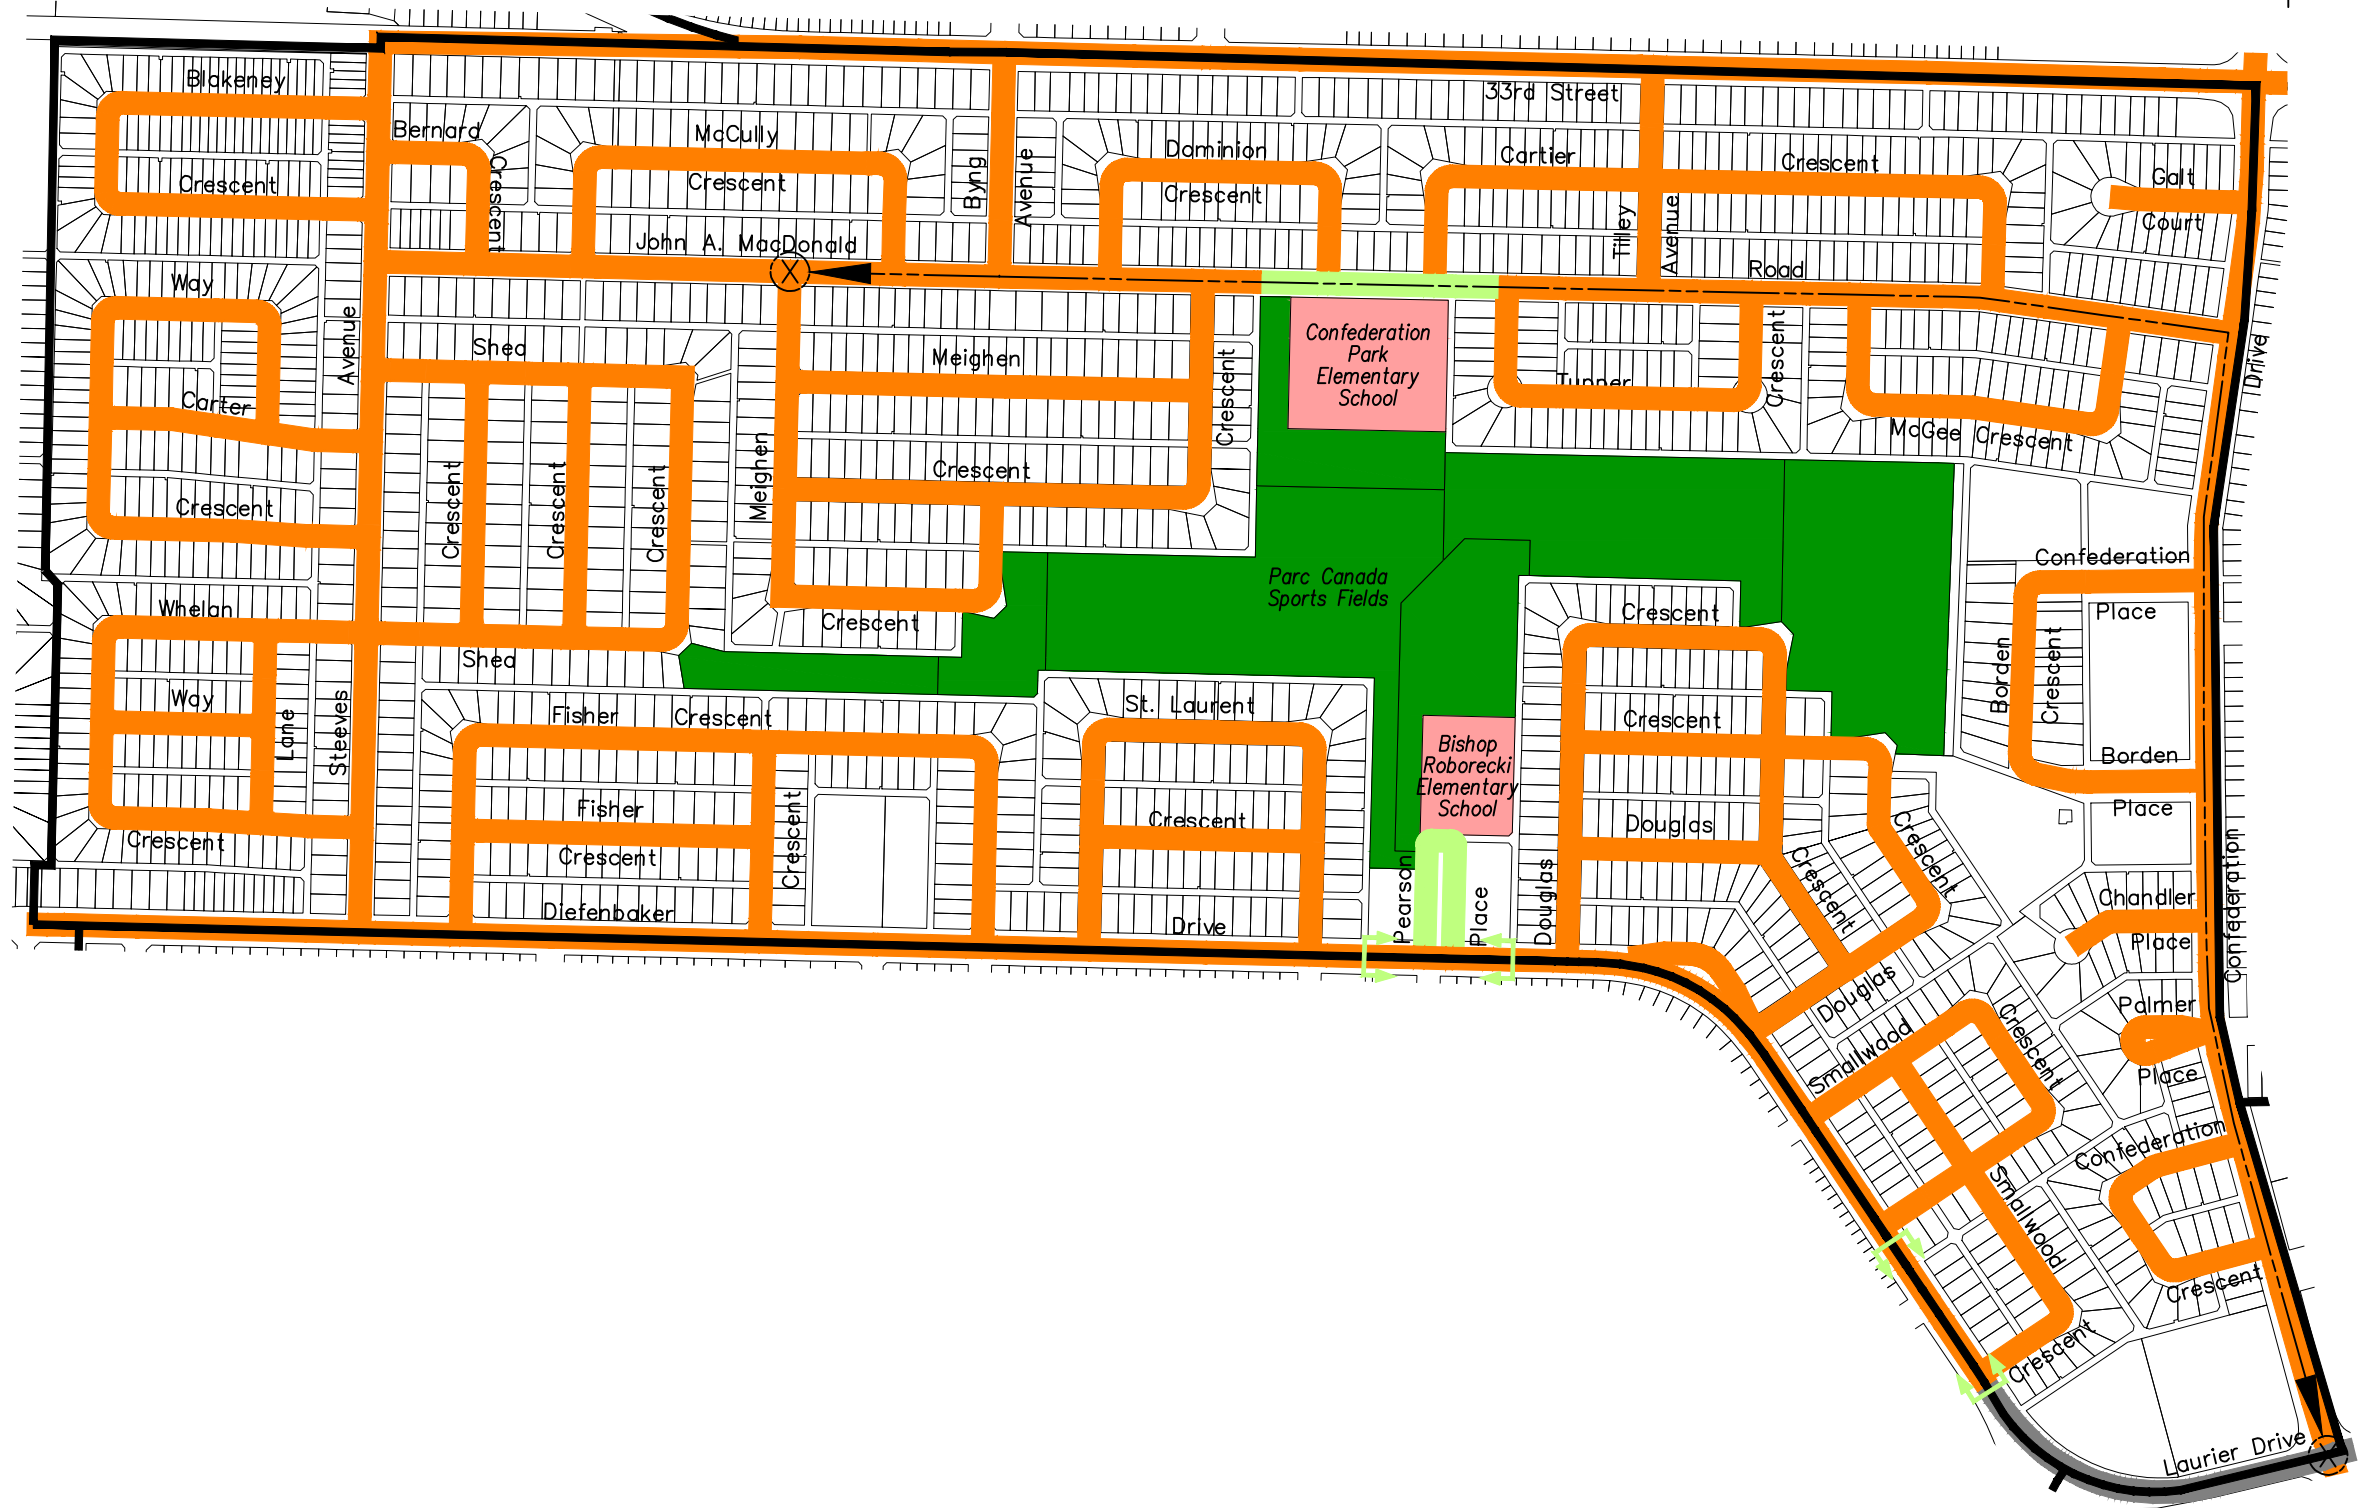

## SPEED LIMIT REVIEW

#### LEGEND

-  50km/h SPEED LIMIT
-  40km/h SPEED LIMIT
-  30km/h SPEED LIMIT
-  FORMER SCHOOL ZONE LIMITS
-  TRAVEL ROUTE TIME  
- DIFFERENCE IN TRAVEL TIME  
50km/h to 40km/h (40 seconds)
-  PLAYGROUND / PARK
-  SCHOOL
-  NEIGHBOURHOOD BOUNDARY

#### LEGEND

-  50km/h SPEED LIMIT
-  40km/h SPEED LIMIT
-  30km/h SPEED LIMIT
-  FORMER SCHOOL ZONE LIMITS
-  TRAVEL ROUTE TIME  
- DIFFERENCE IN TRAVEL TIME  
50km/h to 30km/h (1 minute 46 seconds)
-  PLAYGROUND / PARK
-  SCHOOL
-  NEIGHBOURHOOD BOUNDARY