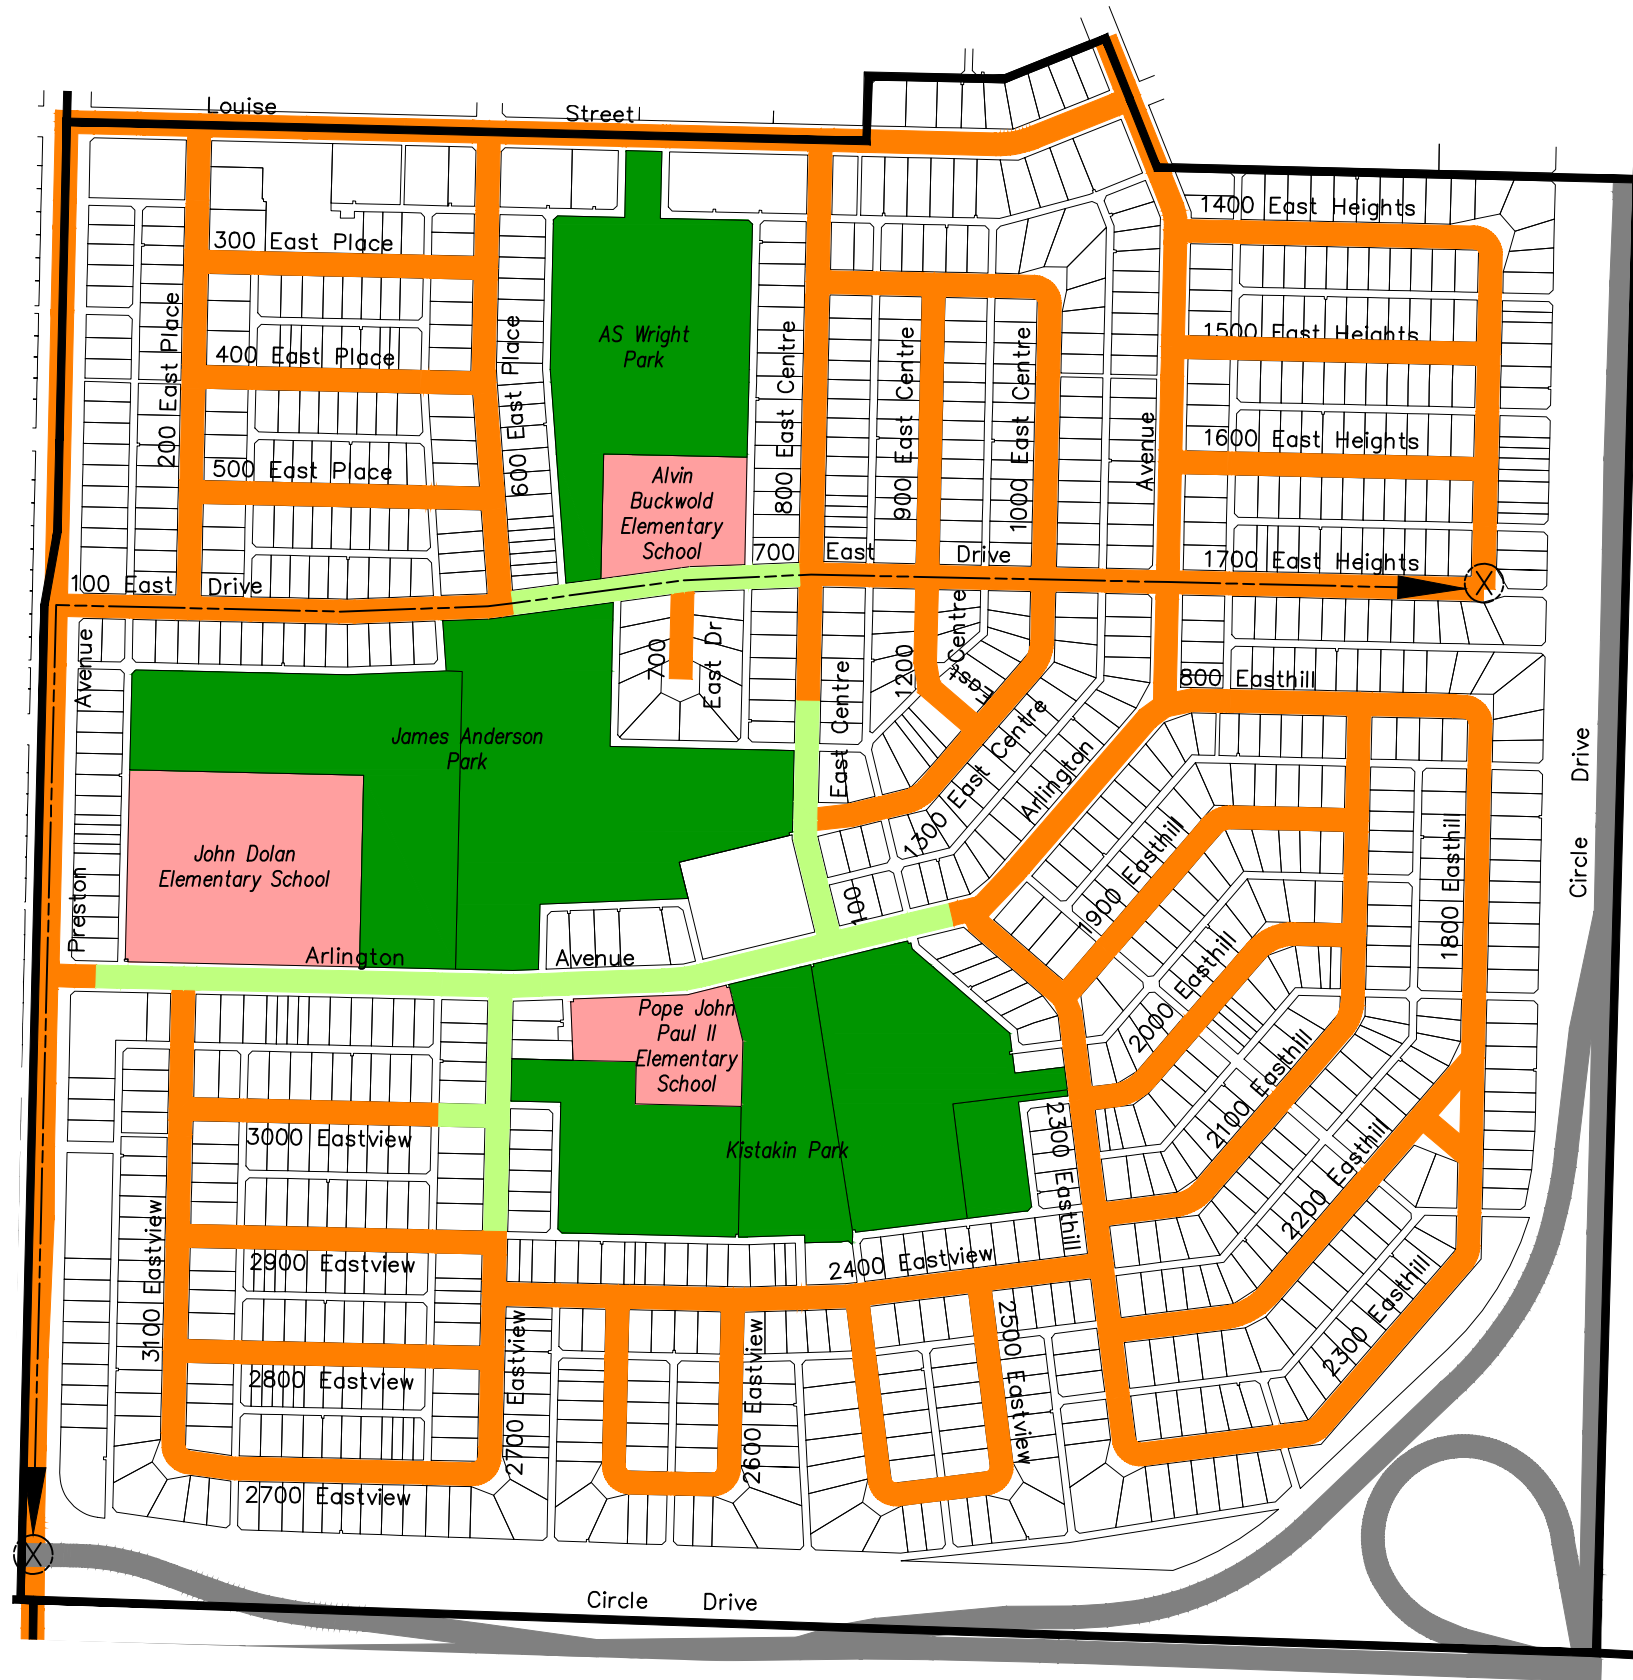

EASTVIEW

SPEED LIMIT REVIEW

40km/hr OPTION

LEGEND

-  50km/h+ SPEED LIMIT
-  40km/h SPEED LIMIT
-  30km/h SPEED LIMIT
-  FORMER SCHOOL ZONE LIMITS
-  TRAVEL ROUTE TIME
- DIFFERENCE IN TRAVEL TIME
50km/h to 40km/h (34 seconds)
-  PLAYGROUND / PARK
-  SCHOOL
-  NEIGHBOURHOOD BOUNDARY

EASTVIEW

SPEED LIMIT REVIEW

30km/hr OPTION

LEGEND

-  50km/h+ SPEED LIMIT
-  40km/h SPEED LIMIT
-  30km/h SPEED LIMIT
-  FORMER SCHOOL ZONE LIMITS
-  TRAVEL ROUTE TIME
- DIFFERENCE IN TRAVEL TIME
50km/h to 30km/h (1 minute 31 seconds)
-  PLAYGROUND / PARK
-  SCHOOL
-  NEIGHBOURHOOD BOUNDARY