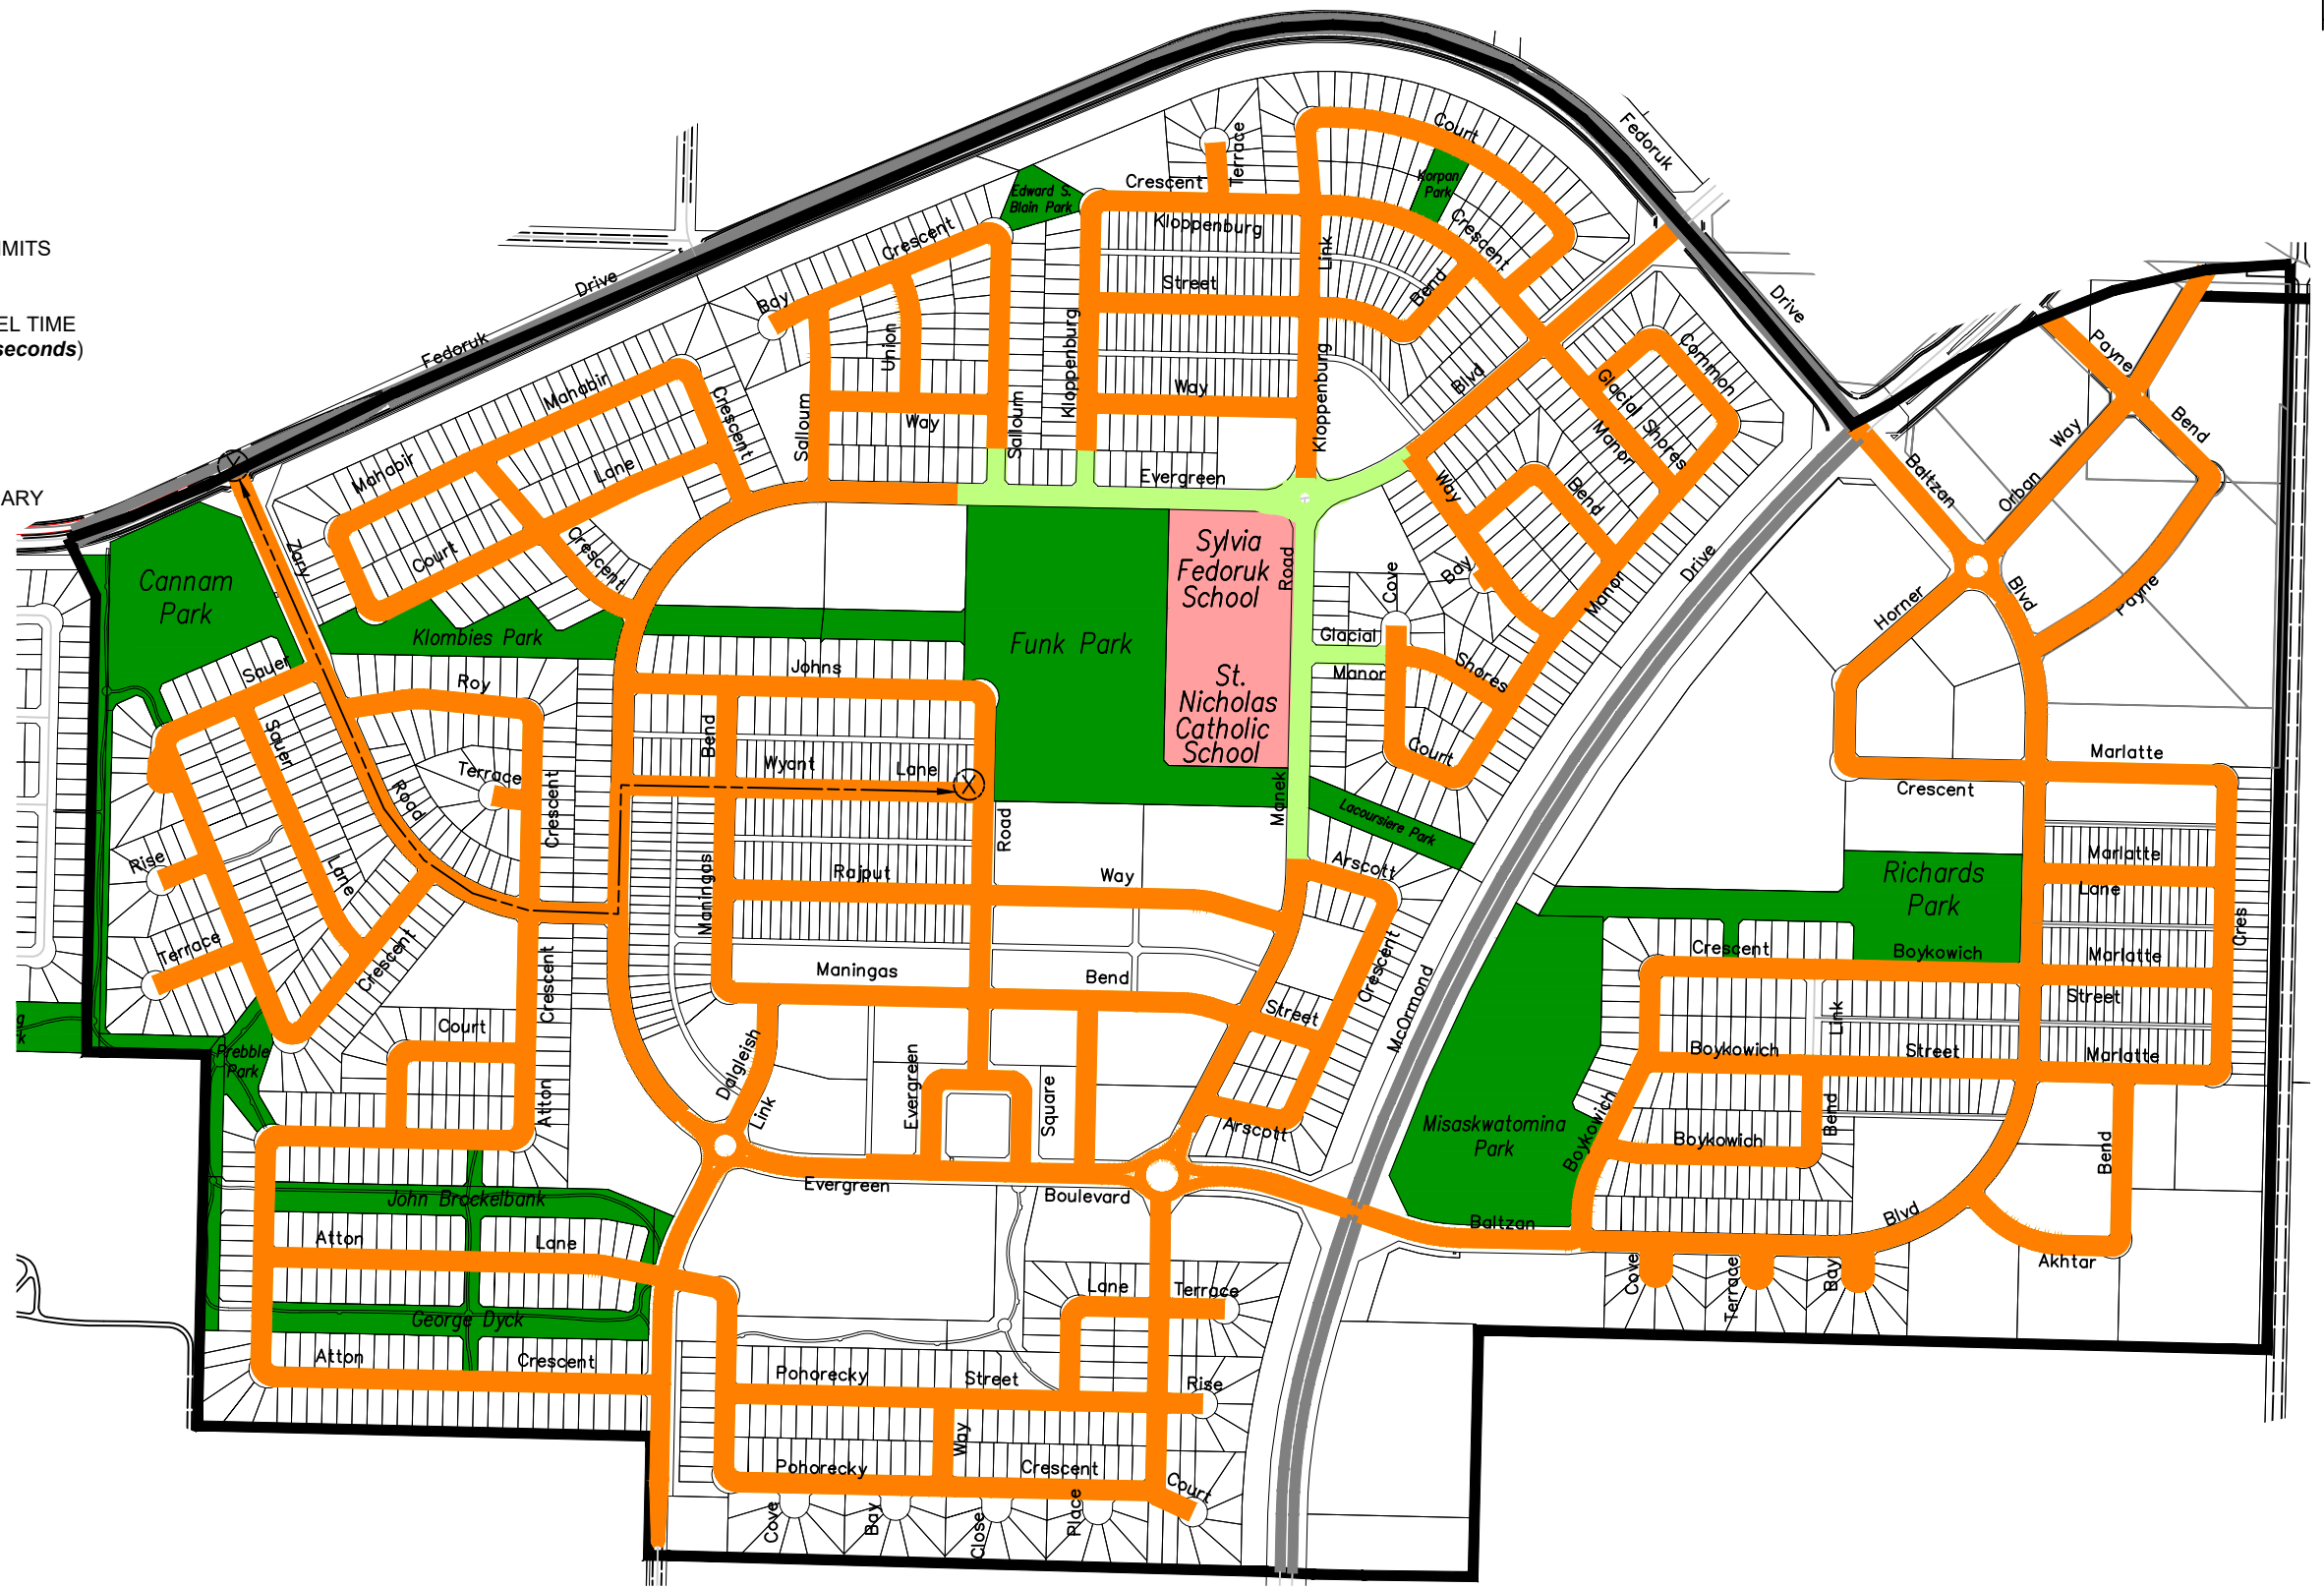

## SPEED LIMIT REVIEW

#### LEGEND

-  50km/h+ SPEED LIMIT
-  40km/h SPEED LIMIT
-  30km/h SPEED LIMIT
-  FORMER SCHOOL ZONE LIMITS
-  TRAVEL ROUTE TIME  
- DIFFERENCE IN TRAVEL TIME  
50km/h to 40km/h (20 seconds)
-  PLAYGROUND / PARK
-  SCHOOL
-  NEIGHBOURHOOD BOUNDARY

#### LEGEND

-  50km/h+ SPEED LIMIT
-  40km/h SPEED LIMIT
-  30km/h SPEED LIMIT
-  FORMER SCHOOL ZONE LIMITS
-  TRAVEL ROUTE TIME  
- DIFFERENCE IN TRAVEL TIME  
50km/h to 30km/h (53 seconds)
-  PLAYGROUND / PARK
-  SCHOOL
-  NEIGHBOURHOOD BOUNDARY