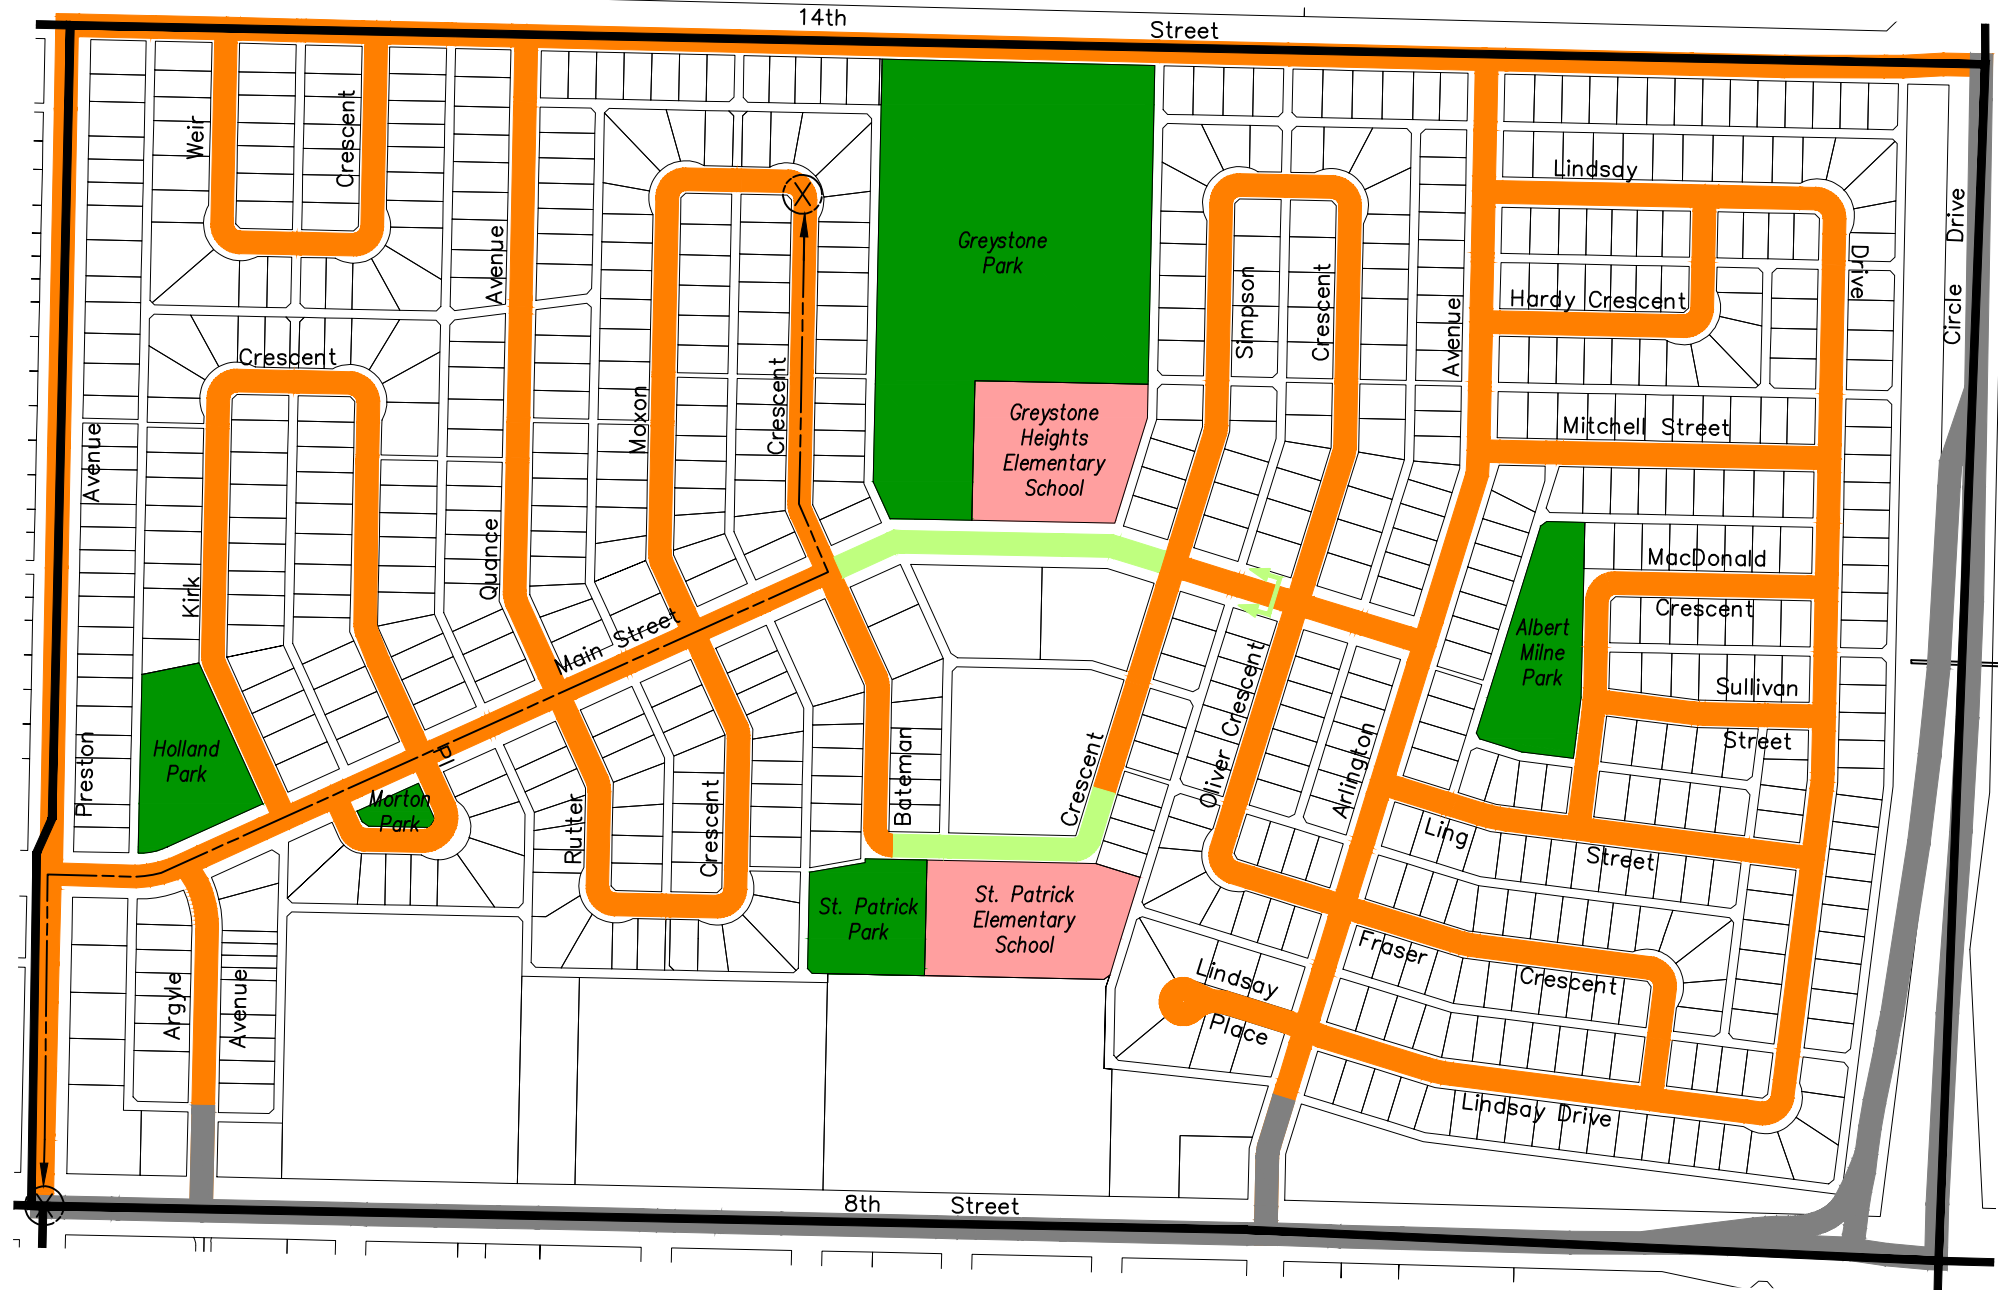

GREYSTONE HEIGHTS

SPEED LIMIT REVIEW 40km/hr OPTION

LEGEND

-  50km/h+ SPEED LIMIT
-  40km/h SPEED LIMIT
-  30km/h SPEED LIMIT
-  FORMER SCHOOL ZONE LIMITS
-  TRAVEL ROUTE TIME
- DIFFERENCE IN TRAVEL TIME
50km/h to 40km/h (18 seconds)
-  PLAYGROUND / PARK
-  SCHOOL
-  NEIGHBOURHOOD BOUNDARY

GREYSTONE HEIGHTS

SPEED LIMIT REVIEW 30km/hr OPTION

LEGEND

-  50km/h+ SPEED LIMIT
-  40km/h SPEED LIMIT
-  30km/h SPEED LIMIT
-  FORMER SCHOOL ZONE LIMITS
-  TRAVEL ROUTE TIME
- DIFFERENCE IN TRAVEL TIME
50km/h to 30km/h (48 seconds)
-  PLAYGROUND / PARK
-  SCHOOL
-  NEIGHBOURHOOD BOUNDARY