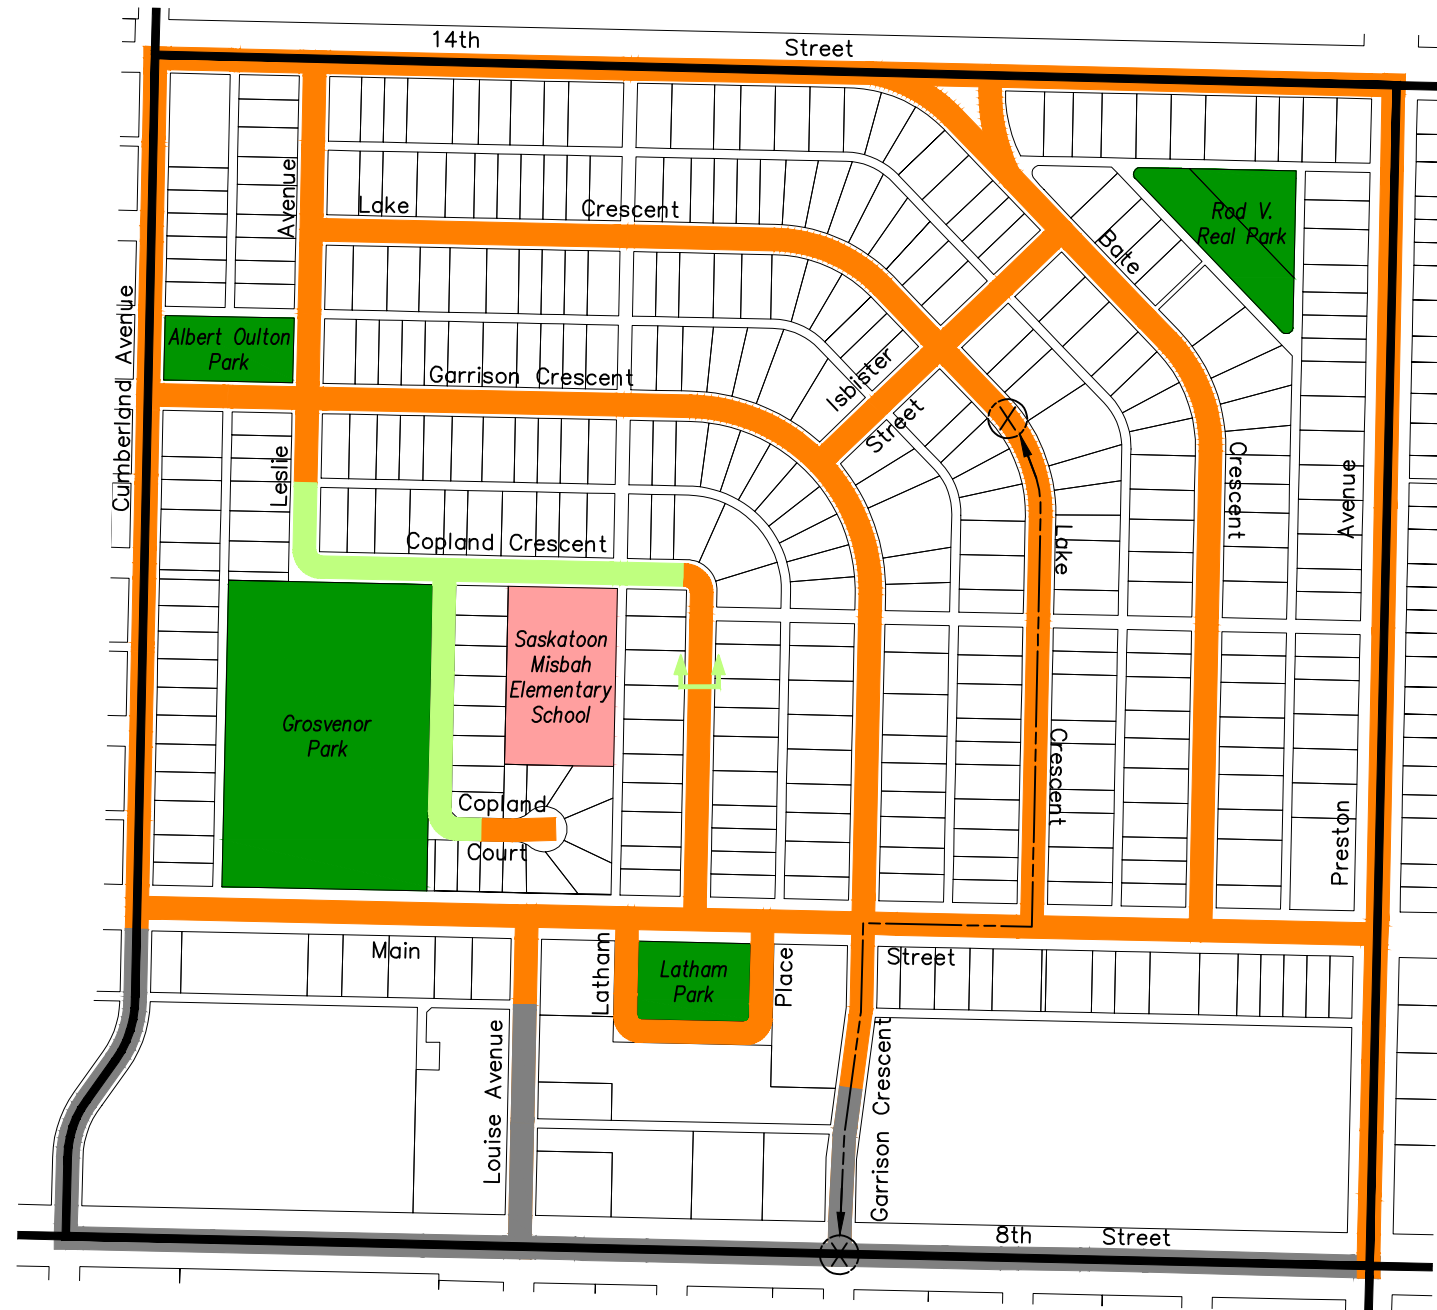

## SPEED LIMIT REVIEW

### 40km/hr OPTION

**LEGEND**

-  50km/h SPEED LIMIT
-  40km/h SPEED LIMIT
-  30km/h SPEED LIMIT
-  FORMER SCHOOL ZONE LIMITS
-  TRAVEL ROUTE TIME  
- DIFFERENCE IN TRAVEL TIME  
50km/h to 40km/h (**12 seconds**)
-  PLAYGROUND / PARK
-  SCHOOL
-  NEIGHBOURHOOD BOUNDARY

### 30km/hr OPTION

**LEGEND**

-  50km/h SPEED LIMIT
-  40km/h SPEED LIMIT
-  30km/h SPEED LIMIT
-  FORMER SCHOOL ZONE LIMITS
-  TRAVEL ROUTE TIME  
- DIFFERENCE IN TRAVEL TIME  
50km/h to 30km/h (**32 seconds**)
-  PLAYGROUND / PARK
-  SCHOOL
-  NEIGHBOURHOOD BOUNDARY