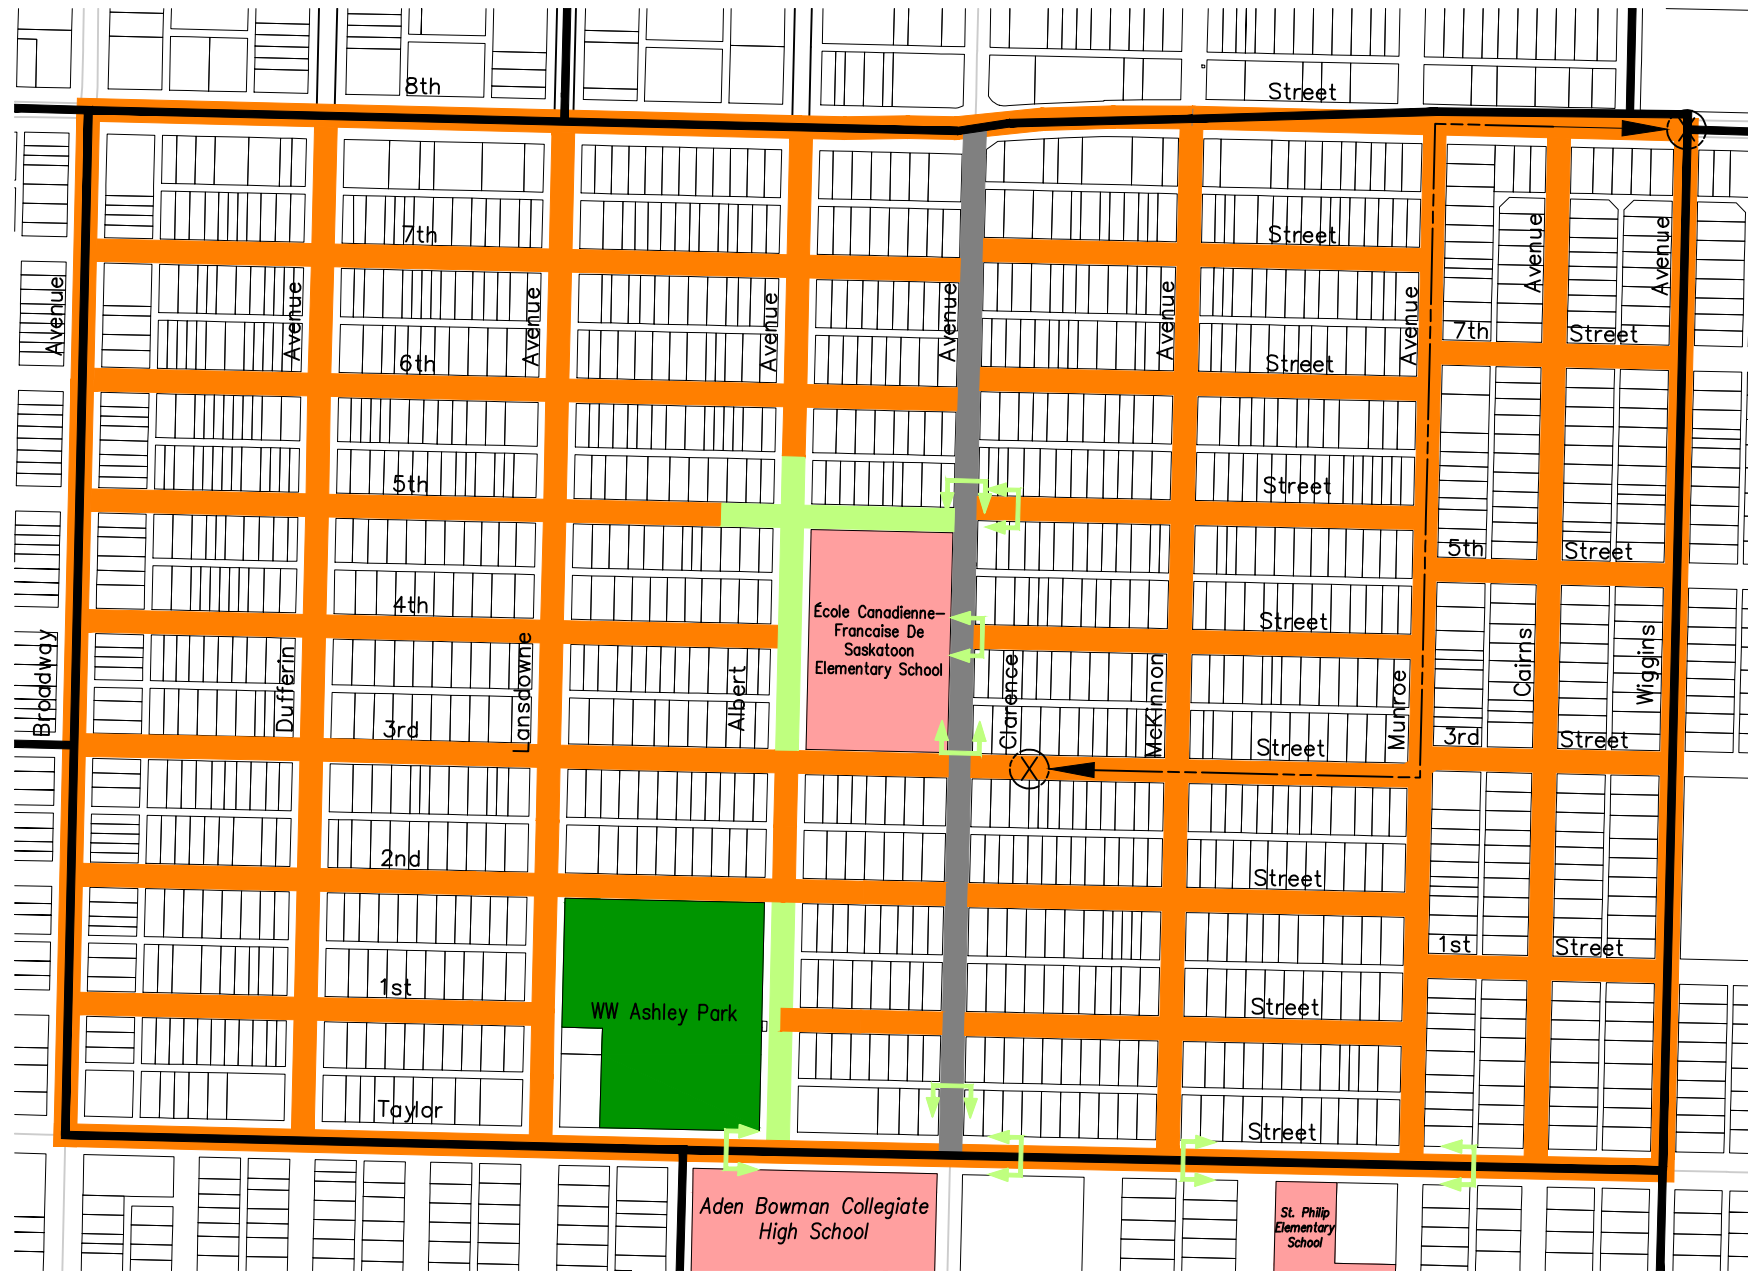

HAULTAIN

SPEED LIMIT REVIEW 40km/hr OPTION

LEGEND

-  50km/h SPEED LIMIT
-  40km/h SPEED LIMIT
-  30km/h SPEED LIMIT
-  FORMER SCHOOL ZONE LIMITS
-  TRAVEL ROUTE TIME
- DIFFERENCE IN TRAVEL TIME
50km/h to 40km/h (**18 seconds**)
-  PLAYGROUND / PARK
-  SCHOOL
-  NEIGHBOURHOOD BOUNDARY

HAULTAIN

SPEED LIMIT REVIEW 30km/hr OPTION

LEGEND

-  50km/h SPEED LIMIT
-  40km/h SPEED LIMIT
-  30km/h SPEED LIMIT
-  FORMER SCHOOL ZONE LIMITS
-  TRAVEL ROUTE TIME
- DIFFERENCE IN TRAVEL TIME
50km/h to 30km/h (**48 seconds**)
-  PLAYGROUND / PARK
-  SCHOOL
-  NEIGHBOURHOOD BOUNDARY